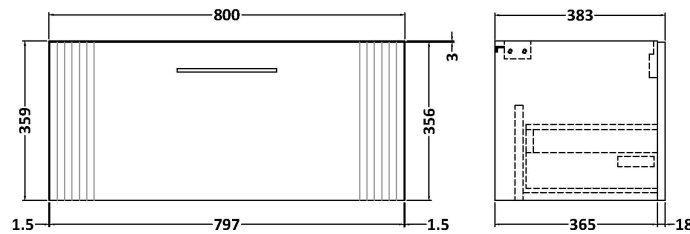

Sales Code: DPF196G

Description: 800 W/H Single Drawer Vanity & Basin 4

Packaging Details

Barcode: 5056462681818

Sales Code: FLT196

Description: 800 W/H Single Drawer Unit

Product Dimensions

Height (mm):	359
Width (mm):	800
Depth (mm):	383
Nett Weight (kg):	17.5

Packaging Dimensions

Height (mm):	380
Width (mm):	820
Depth (mm):	405
Gross Weight (kg):	18

Packaging Data

Box Colour:	Brown Cardboard Box - Printed
Box Qty:	0
Label Size:	0 x 0
Label Colour:	Not Applicable
Label Qty:	0

Outer Box Dimensions (If Applicable)

Height (mm):	
Width (mm):	
Depth (mm):	
Gross Weight (kg):	
Barcode:	5056462655529

Product Details

Country of Origin:	China
Fitting Instruction:	No
CE & UKCA:	
FSC Certified Materials:	Yes
Colour:	Satin White
Construction Method:	Cam & Wood Dowel
Construction Type:	Rigid
Cabinet Finish:	MFC Painted Gloss
Fascia Finish:	Mdf Painted Gloss
Cabinet Thickness (mm):	16
Fascia Thickness (mm):	18
Drawer Included:	Yes
Drawer Type:	80mm High Metal S/C Inc Galler
No of Shelves:	0
Hinge Type:	Not Applicable
Hinge Included:	No
Adjustable Legs:	No, Not Required
Fixings Included:	Yes
Handle Style:	Modern
Waste Shroud:	Yes
Handle Included:	Yes, Supplied
Handle Type:	Bar

Sales Code: NVM045

Description: 800 Curved Basin 1Th

Product Dimensions

Height (mm):	160
Width (mm):	810
Depth (mm):	440
Nett Weight (kg):	15

Packaging Dimensions

Height (mm):	190
Width (mm):	830
Depth (mm):	415
Gross Weight (kg):	15.5