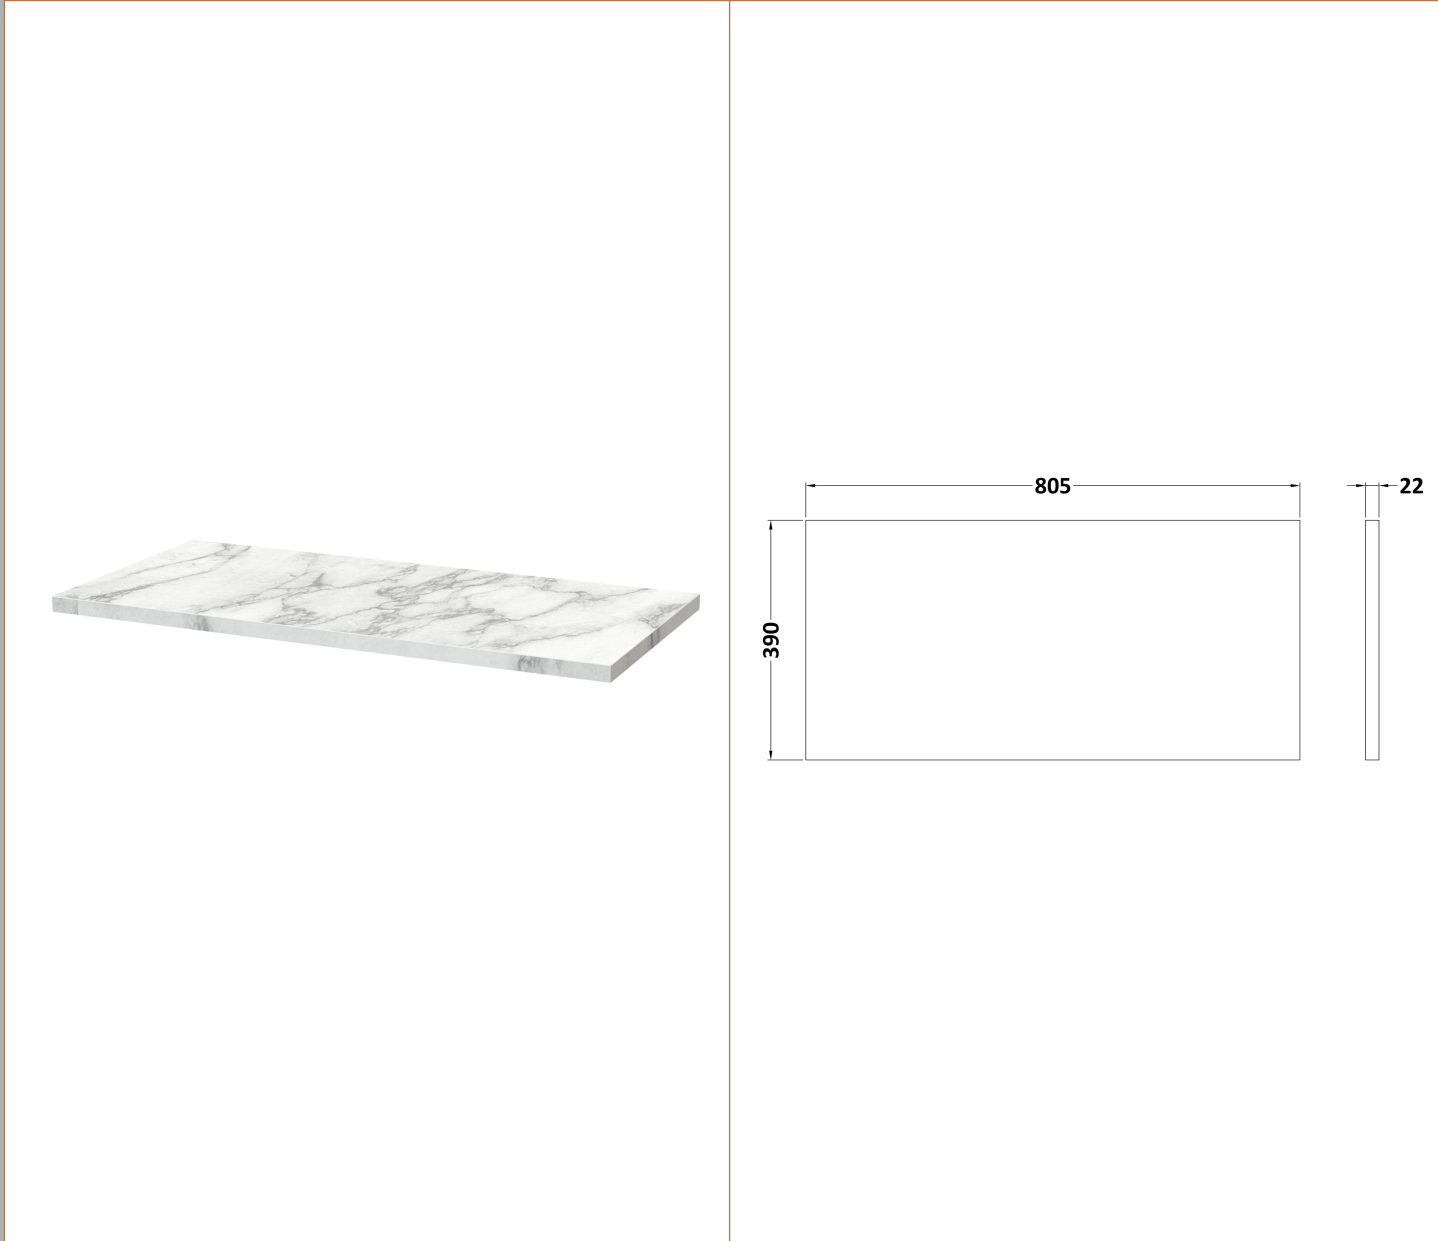

Sales Code: DPF196LCM

Description: 800 W/H Single Drawer Vanity & Laminate

Packaging Details

Barcode: 5056678455715

Sales Code: LCM800

Description: Laminate Worktop 805X390x22mm

Product Dimensions

Height (mm):	22
Width (mm):	805
Depth (mm):	390
Nett Weight (kg):	2.75

Packaging Dimensions

Height (mm):	25
Width (mm):	810
Depth (mm):	455
Gross Weight (kg):	2.75

Packaging Data

Box Colour:	Brown Cardboard Box
Box Qty:	1
Label Size:	100 x 50
Label Colour:	White Label
Label Qty:	1

Sales Code: FLT196

Description: 800 W/H Single Drawer Unit

Product Dimensions

Height (mm):	359
Width (mm):	800
Depth (mm):	383
Nett Weight (kg):	17.5

Packaging Dimensions

Height (mm):	380
Width (mm):	820
Depth (mm):	405
Gross Weight (kg):	18

Product Details

Country of Origin:	China
Fitting Instruction:	No
CE & UKCA:	
FSC Certified Materials:	Yes
Colour:	Satin White
Construction Method:	Cam & Wood Dowel
Construction Type:	Rigid
Cabinet Finish:	MFC Painted Gloss
Fascia Finish:	Mdf Painted Gloss
Cabinet Thickness (mm):	16
Fascia Thickness (mm):	18
Drawer Included:	Yes
Drawer Type:	80mm High Metal S/C Inc Galler
No of Shelves:	0
Hinge Type:	Not Applicable
Hinge Included:	No
Adjustable Legs:	No, Not Required
Fixings Included:	Yes
Handle Style:	Modern
Waste Shroud:	Yes
Handle Included:	Yes, Supplied
Handle Type:	Finger Pull