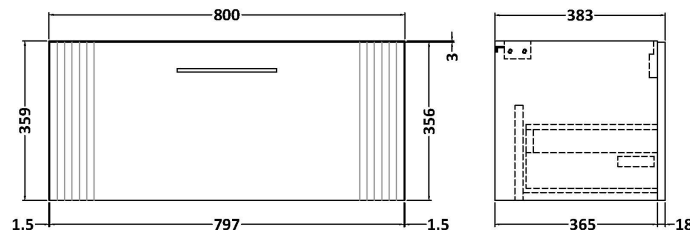

Packaging Dimensions

Height (mm):	25
Width (mm):	810
Depth (mm):	455
Gross Weight (kg):	2.75

Packaging Data

Box Colour:	Brown Cardboard Box
Box Qty:	1
Label Size:	100 x 50
Label Colour:	White Label
Label Qty:	1

Outer Box Dimensions (If Applicable)

Height (mm):	
Width (mm):	
Depth (mm):	
Gross Weight (kg):	
Barcode:	5056462624457

Product Details

Country of Origin:	United Kingdom
Fitting Instruction:	No
CE & UKCA:	N/A
FSC Certified Materials:	Yes
Colour:	Matt Carrera Marble
Construction Method:	Not Applicable
Construction Type:	Not Applicable
Cabinet Finish:	Not Applicable
Fascia Finish:	MFC Laminated
Cabinet Thickness (mm):	
Fascia Thickness (mm):	22
Drawer Included:	No
Drawer Type:	Not Applicable
No of Shelves:	0
Hinge Type:	Not Applicable
Hinge Included:	No
Adjustable Legs:	No, Not Required
Fixings Included:	No
Handle Style:	Not Applicable
Waste Shroud:	Not Applicable
Handle Included:	No
Handle Type:	Not Applicable

Sales Code: FLT196

Description: 800 W/H Single Drawer Unit

Product Dimensions

Height (mm):	359
Width (mm):	800
Depth (mm):	383
Nett Weight (kg):	17.5

Packaging Dimensions

Height (mm):	380
Width (mm):	820
Depth (mm):	405
Gross Weight (kg):	18

Packaging Data

Box Colour:	Brown Cardboard Box - Printed
Box Qty:	0
Label Size:	0 x 0
Label Colour:	Not Applicable
Label Qty:	0

Outer Box Dimensions (If Applicable)

Height (mm):	
Width (mm):	
Depth (mm):	
Gross Weight (kg):	
Barcode:	5056462655529