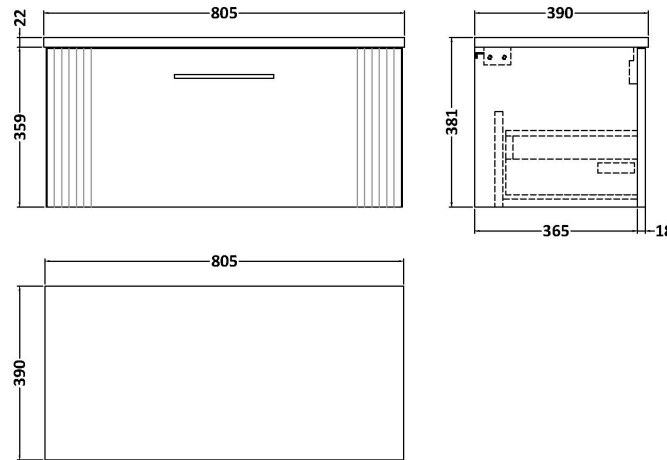

Sales Code: DPF196LCM

Description: 800 W/H Single Drawer Vanity & Laminate

Packaging Details

Barcode: 5056678455715

Sales Code: LCM800

Description: Laminate Worktop 805X390x22mm

Product Dimensions

Height (mm):	22
Width (mm):	805
Depth (mm):	390
Nett Weight (kg):	2.75

Packaging Dimensions

Height (mm):	25
Width (mm):	810
Depth (mm):	455
Gross Weight (kg):	2.75

Packaging Data

Box Colour:	Brown Cardboard Box
Box Qty:	1
Label Size:	100 x 50
Label Colour:	White Label
Label Qty:	1

Outer Box Dimensions (If Applicable)

Height (mm):	
Width (mm):	
Depth (mm):	
Gross Weight (kg):	
Barcode:	5056462624457

Product Details

Country of Origin:	United Kingdom
Fitting Instruction:	No
CE & UKCA:	N/A
FSC Certified Materials:	Yes
Colour:	Matt Carrera Marble
Construction Method:	Not Applicable
Construction Type:	Not Applicable
Cabinet Finish:	Not Applicable
Fascia Finish:	MFC Laminated
Cabinet Thickness (mm):	
Fascia Thickness (mm):	22
Drawer Included:	No
Drawer Type:	Not Applicable
No of Shelves:	0
Hinge Type:	Not Applicable
Hinge Included:	No
Adjustable Legs:	No, Not Required
Fixings Included:	No
Handle Style:	Not Applicable
Waste Shroud:	Not Applicable
Handle Included:	No
Handle Type:	Not Applicable

Sales Code: FLT196

Description: 800 W/H Single Drawer Unit

Product Dimensions

Height (mm):	359
Width (mm):	800
Depth (mm):	383
Nett Weight (kg):	17.5

Packaging Dimensions

Height (mm):	380
Width (mm):	820
Depth (mm):	405
Gross Weight (kg):	18