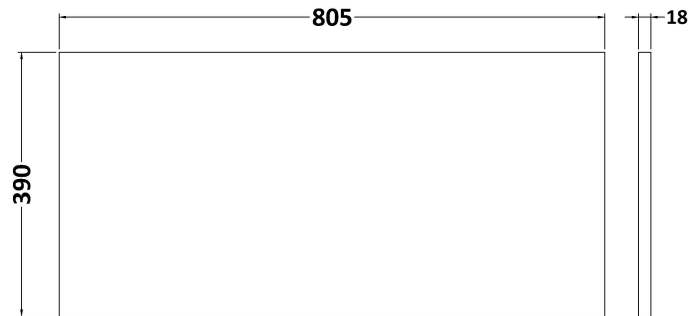

Packaging Dimensions

Height (mm):	380
Width (mm):	820
Depth (mm):	405
Gross Weight (kg):	18

Packaging Data

Box Colour:	Brown Cardboard Box - Printed
Box Qty:	0
Label Size:	0 x 0
Label Colour:	Not Applicable
Label Qty:	0

Outer Box Dimensions (If Applicable)

Height (mm):	
Width (mm):	
Depth (mm):	
Gross Weight (kg):	
Barcode:	5056462655529

Product Details

Country of Origin:	China
Fitting Instruction:	No
CE & UKCA:	
FSC Certified Materials:	Yes
Colour:	Satin White
Construction Method:	Cam & Wood Dowel
Construction Type:	Rigid
Cabinet Finish:	MFC Painted Gloss
Fascia Finish:	Mdf Painted Gloss
Cabinet Thickness (mm):	16
Fascia Thickness (mm):	18
Drawer Included:	Yes
Drawer Type:	80mm High Metal S/C Inc Galler
No of Shelves:	0
Hinge Type:	Not Applicable
Hinge Included:	No
Adjustable Legs:	No, Not Required
Fixings Included:	Yes
Handle Style:	Modern
Waste Shroud:	Yes
Handle Included:	Yes, Supplied
Handle Type:	Bar

Sales Code: MWT180

Description: 800 Worktop (805X390x18mm)

Product Dimensions

Height (mm):	18
Width (mm):	805
Depth (mm):	390
Nett Weight (kg):	3.5

Packaging Dimensions

Height (mm):	25
Width (mm):	825
Depth (mm):	410
Gross Weight (kg):	3.5

Packaging Data

Box Colour:	Brown Cardboard Box - Printed
Box Qty:	1
Label Size:	100 x 50
Label Colour:	Not Applicable
Label Qty:	0

Outer Box Dimensions (If Applicable)

Height (mm):	
Width (mm):	
Depth (mm):	
Gross Weight (kg):	
Barcode:	5056211899761