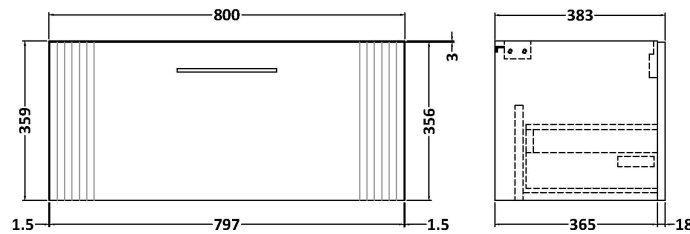

Sales Code: DPF196W

Description: 800 W/H Single Drawer Vanity & Worktop

Packaging Details

Barcode: 5056462676098

Sales Code: FLT196

Description: 800 W/H Single Drawer Unit

Product Dimensions

Height (mm):	359
Width (mm):	800
Depth (mm):	383
Nett Weight (kg):	17.5

Packaging Dimensions

Height (mm):	380
Width (mm):	820
Depth (mm):	405
Gross Weight (kg):	18

Packaging Data

Box Colour:	Brown Cardboard Box - Printed
Box Qty:	0
Label Size:	0 x 0
Label Colour:	Not Applicable
Label Qty:	0

Outer Box Dimensions (If Applicable)

Height (mm):	
Width (mm):	
Depth (mm):	
Gross Weight (kg):	
Barcode:	5056462655529

Product Details

Country of Origin:	China
Fitting Instruction:	No
CE & UKCA:	
FSC Certified Materials:	Yes
Colour:	Satin White
Construction Method:	Cam & Wood Dowel
Construction Type:	Rigid
Cabinet Finish:	MFC Painted Gloss
Fascia Finish:	Mdf Painted Gloss
Cabinet Thickness (mm):	16
Fascia Thickness (mm):	18
Drawer Included:	Yes
Drawer Type:	80mm High Metal S/C Inc Galler
No of Shelves:	0
Hinge Type:	Not Applicable
Hinge Included:	No
Adjustable Legs:	No, Not Required
Fixings Included:	Yes
Handle Style:	Modern
Waste Shroud:	Yes
Handle Included:	Yes, Supplied
Handle Type:	Bar

Sales Code: MWT180

Description: 800 Worktop (805X390x18mm)

Product Dimensions

Height (mm):	18
Width (mm):	805
Depth (mm):	390
Nett Weight (kg):	3.5

Packaging Dimensions

Height (mm):	25
Width (mm):	825
Depth (mm):	410
Gross Weight (kg):	3.5