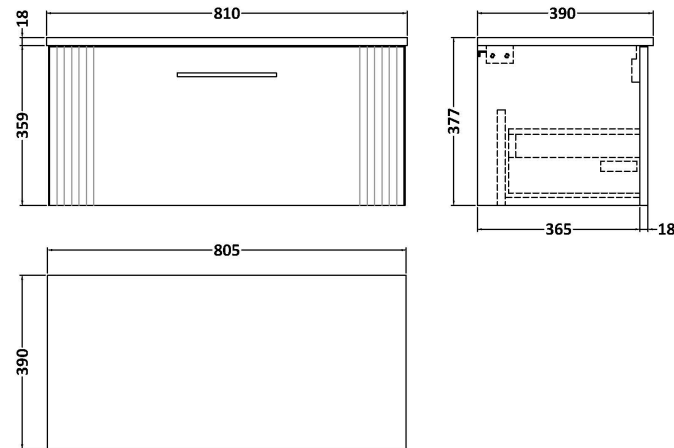

Sales Code: DPF196W

Description: 800 W/H Single Drawer Vanity & Worktop

Packaging Details

Barcode: 5056462676098

Sales Code: FLT196

Description: 800 W/H Single Drawer Unit

Product Dimensions

Height (mm):	359
Width (mm):	800
Depth (mm):	383
Nett Weight (kg):	17.5

Packaging Dimensions

Height (mm):	380
Width (mm):	820
Depth (mm):	405
Gross Weight (kg):	18

Packaging Data

Box Colour:	Brown Cardboard Box - Printed
Box Qty:	0
Label Size:	0 x 0
Label Colour:	Not Applicable
Label Qty:	0

Outer Box Dimensions (If Applicable)

Height (mm):	
Width (mm):	
Depth (mm):	
Gross Weight (kg):	
Barcode:	5056462655529

Product Details

Country of Origin:	China
Fitting Instruction:	No
CE & UKCA:	
FSC Certified Materials:	Yes
Colour:	Satin White
Construction Method:	Cam & Wood Dowel
Construction Type:	Rigid
Cabinet Finish:	MFC Painted Gloss
Fascia Finish:	Mdf Painted Gloss
Cabinet Thickness (mm):	16
Fascia Thickness (mm):	18
Drawer Included:	Yes
Drawer Type:	80mm High Metal S/C Inc Galler
No of Shelves:	0
Hinge Type:	Not Applicable
Hinge Included:	No
Adjustable Legs:	No, Not Required
Fixings Included:	Yes
Handle Style:	Modern
Waste Shroud:	Yes
Handle Included:	Yes, Supplied
Handle Type:	Bar

Sales Code: MWT180

Description: 800 Worktop (805X390x18mm)

Product Dimensions

Height (mm):	18
Width (mm):	805
Depth (mm):	390
Nett Weight (kg):	3.5

Packaging Dimensions

Height (mm):	25
Width (mm):	825
Depth (mm):	410
Gross Weight (kg):	3.5