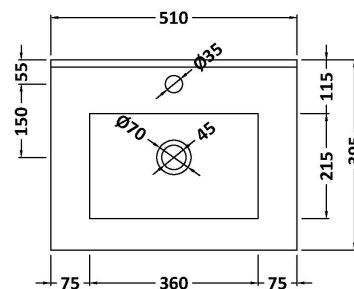

Packaging Dimensions

Height (mm):	830
Width (mm):	520
Depth (mm):	405
Gross Weight (kg):	22

Packaging Data

Box Colour:	Brown Cardboard Box - Printed
Box Qty:	0
Label Size:	0 x 0
Label Colour:	Not Applicable
Label Qty:	0

Outer Box Dimensions (If Applicable)

Height (mm):	
Width (mm):	
Depth (mm):	
Gross Weight (kg):	
Barcode:	5056462655291

Product Details

Country of Origin:	China
Fitting Instruction:	No
CE & UKCA:	
FSC Certified Materials:	Yes
Colour:	Satin Grey
Construction Method:	Cam & Wood Dowel
Construction Type:	Rigid
Cabinet Finish:	MFC Painted Gloss
Fascia Finish:	Mdf Painted Gloss
Cabinet Thickness (mm):	16
Fascia Thickness (mm):	18
Drawer Included:	No
Drawer Type:	Not Applicable
No of Shelves:	1
Hinge Type:	95 Degree Soft Close
Hinge Included:	Yes, Supplied
Adjustable Legs:	No, Not Required
Fixings Included:	Yes
Handle Style:	Modern
Waste Shroud:	Not Applicable
Handle Included:	Yes, Supplied
Handle Type:	Bar

Sales Code: NVM001

Description: 500mm Minimalist Basin 1Th

Product Dimensions

Height (mm):	170
Width (mm):	500
Depth (mm):	390
Nett Weight (kg):	9

Packaging Dimensions

Height (mm):	400
Width (mm):	520
Depth (mm):	200
Gross Weight (kg):	9

Packaging Data

Box Colour:	Brown Cardboard Box
Box Qty:	1
Label Size:	105 x 50
Label Colour:	White Label
Label Qty:	1

Outer Box Dimensions (If Applicable)

Height (mm):	
Width (mm):	
Depth (mm):	
Gross Weight (kg):	
Barcode:	5055275828670