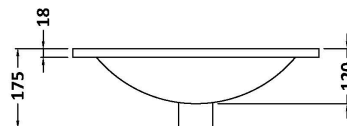

### Product Dimensions

Height (mm):	810
Width (mm):	500
Depth (mm):	383
Nett Weight (kg):	21.5

### Packaging Dimensions

Height (mm):	830
Width (mm):	520
Depth (mm):	405
Gross Weight (kg):	22

### Outer Box Dimensions (If Applicable)

Height (mm):	
Width (mm):	
Depth (mm):	
Gross Weight (kg):	
Barcode:	5056462655291

### Product Dimensions

Height (mm):	170
Width (mm):	500
Depth (mm):	390
Nett Weight (kg):	9