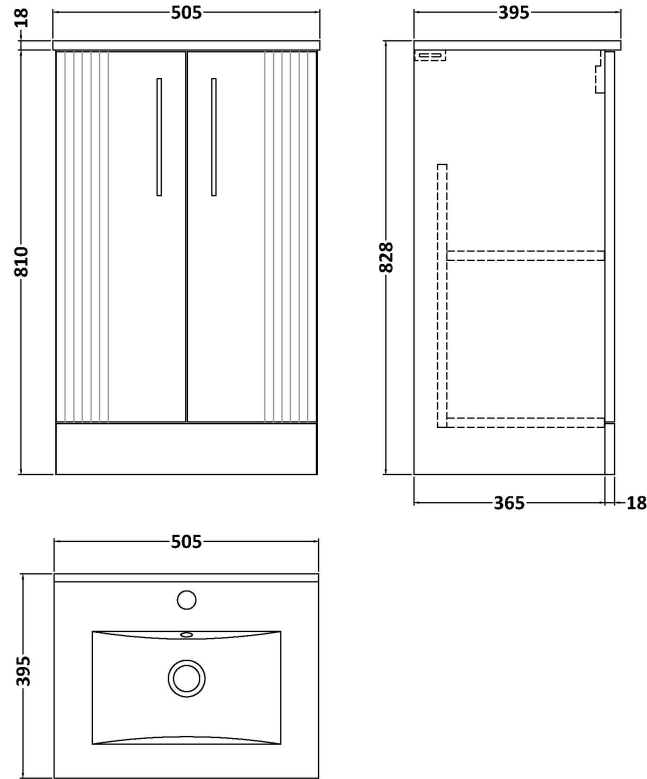

Sales Code: DPF223B

Description: 500 Fs 2-Door Vanity & Basin 2

Packaging Details

Barcode: 5056462674803

Sales Code: FLT223

Description: 500 F/S 2-Door Unit

Product Dimensions

Height (mm):	810
Width (mm):	500
Depth (mm):	383
Nett Weight (kg):	21.5

Packaging Dimensions

Height (mm):	830
Width (mm):	520
Depth (mm):	405
Gross Weight (kg):	22

Packaging Data

Box Colour:	Brown Cardboard Box - Printed
Box Qty:	0
Label Size:	0 x 0
Label Colour:	Not Applicable
Label Qty:	0

Outer Box Dimensions (If Applicable)

Height (mm):	
Width (mm):	
Depth (mm):	
Gross Weight (kg):	
Barcode:	5056462655291

Product Details

Country of Origin:	China
Fitting Instruction:	No
CE & UKCA:	
FSC Certified Materials:	Yes
Colour:	Satin Grey
Construction Method:	Cam & Wood Dowel
Construction Type:	Rigid
Cabinet Finish:	MFC Painted Gloss
Fascia Finish:	Mdf Painted Gloss
Cabinet Thickness (mm):	16
Fascia Thickness (mm):	18
Drawer Included:	No
Drawer Type:	Not Applicable
No of Shelves:	1
Hinge Type:	95 Degree Soft Close
Hinge Included:	Yes, Supplied
Adjustable Legs:	No, Not Required
Fixings Included:	Yes
Handle Style:	Modern
Waste Shroud:	Not Applicable
Handle Included:	Yes, Supplied
Handle Type:	Bar

Sales Code: NVM001

Description: 500mm Minimalist Basin 1Th

Product Dimensions

Height (mm):	170
Width (mm):	500
Depth (mm):	390
Nett Weight (kg):	9

Packaging Dimensions

Height (mm):	400
Width (mm):	520
Depth (mm):	200
Gross Weight (kg):	9