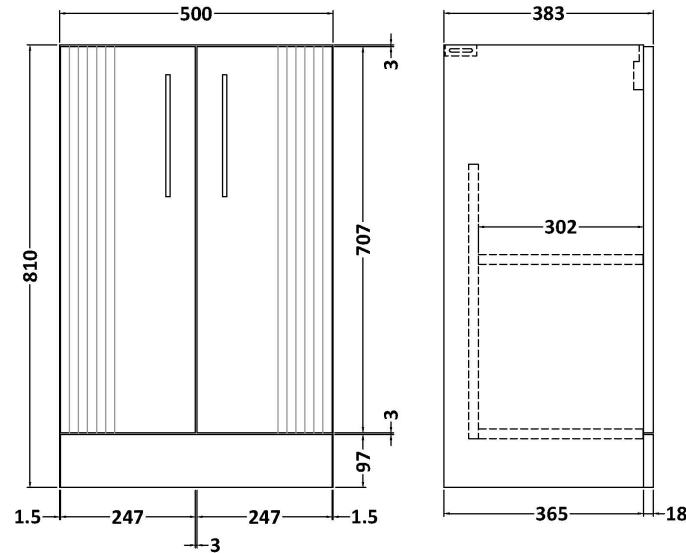

Sales Code: DPF223B

Description: 500 Fs 2-Door Vanity & Basin 2

Packaging Details

Barcode: 5056462674803

Sales Code: FLT223

Description: 500 F/S 2-Door Unit

Product Dimensions

Height (mm):	810
Width (mm):	500
Depth (mm):	383
Nett Weight (kg):	21.5

Packaging Dimensions

Height (mm):	830
Width (mm):	520
Depth (mm):	405
Gross Weight (kg):	22

Packaging Data

Box Colour:	Brown Cardboard Box - Printed
Box Qty:	0
Label Size:	0 x 0
Label Colour:	Not Applicable
Label Qty:	0

Outer Box Dimensions (If Applicable)

Height (mm):	
Width (mm):	
Depth (mm):	
Gross Weight (kg):	
Barcode:	5056462655291

Product Details

Country of Origin:	China
Fitting Instruction:	No
CE & UKCA:	
FSC Certified Materials:	Yes
Colour:	Satin Grey
Construction Method:	Cam & Wood Dowel
Construction Type:	Rigid
Cabinet Finish:	MFC Painted Gloss
Fascia Finish:	Mdf Painted Gloss
Cabinet Thickness (mm):	16
Fascia Thickness (mm):	18
Drawer Included:	No
Drawer Type:	Not Applicable
No of Shelves:	1
Hinge Type:	95 Degree Soft Close
Hinge Included:	Yes, Supplied
Adjustable Legs:	No, Not Required
Fixings Included:	Yes
Handle Style:	Modern
Waste Shroud:	Not Applicable
Handle Included:	Yes, Supplied
Handle Type:	Bar

Sales Code: NVM001

Description: 500mm Minimalist Basin 1Th

Product Dimensions

Height (mm):	170
Width (mm):	500
Depth (mm):	390
Nett Weight (kg):	9

Packaging Dimensions

Height (mm):	400
Width (mm):	520
Depth (mm):	200
Gross Weight (kg):	9