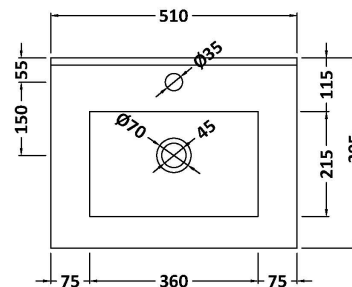

### Product Dimensions

Height (mm):	810
Width (mm):	500
Depth (mm):	383
Nett Weight (kg):	21.5

### Packaging Dimensions

Height (mm):	830
Width (mm):	520
Depth (mm):	405
Gross Weight (kg):	22

### Outer Box Dimensions (If Applicable)

Height (mm):	
Width (mm):	
Depth (mm):	
Gross Weight (kg):	
Barcode:	5056462655291

### Product Dimensions

Height (mm):	170
Width (mm):	500
Depth (mm):	390
Nett Weight (kg):	9