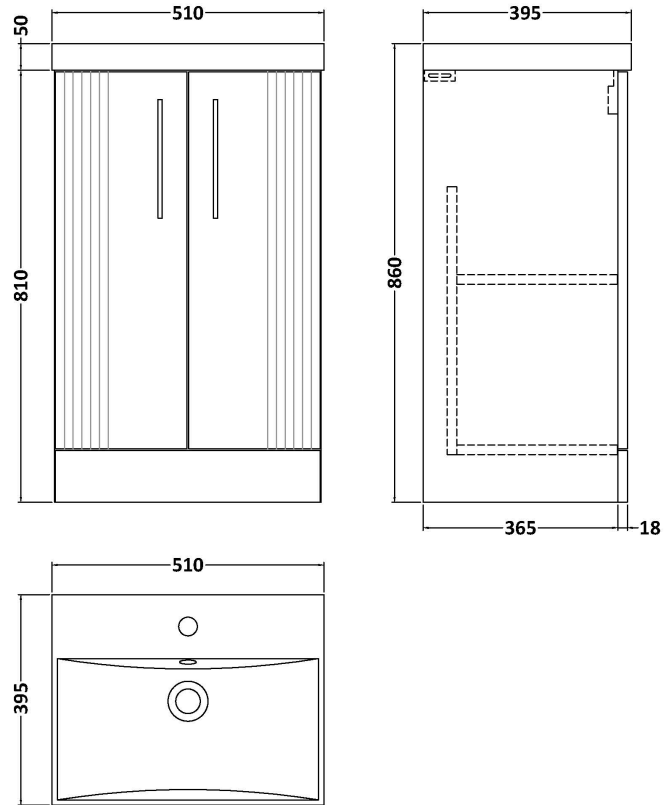

Sales Code: DPF223D

Description: 500 Fs 2-Door Vanity & Basin 3

Packaging Details

Barcode: 5056462674810

Sales Code: FLT223

Description: 500 F/S 2-Door Unit

Product Dimensions

Height (mm):	810
Width (mm):	500
Depth (mm):	383
Nett Weight (kg):	21.5

Packaging Dimensions

Height (mm):	830
Width (mm):	520
Depth (mm):	405
Gross Weight (kg):	22

Packaging Data

Box Colour:	Brown Cardboard Box - Printed
Box Qty:	0
Label Size:	0 x 0
Label Colour:	Not Applicable
Label Qty:	0

Outer Box Dimensions (If Applicable)

Height (mm):	
Width (mm):	
Depth (mm):	
Gross Weight (kg):	
Barcode:	5056462655291

Product Details

Country of Origin:	China
Fitting Instruction:	No
CE & UKCA:	
FSC Certified Materials:	Yes
Colour:	Satin Grey
Construction Method:	Cam & Wood Dowel
Construction Type:	Rigid
Cabinet Finish:	MFC Painted Gloss
Fascia Finish:	Mdf Painted Gloss
Cabinet Thickness (mm):	16
Fascia Thickness (mm):	18
Drawer Included:	No
Drawer Type:	Not Applicable
No of Shelves:	1
Hinge Type:	95 Degree Soft Close
Hinge Included:	Yes, Supplied
Adjustable Legs:	No, Not Required
Fixings Included:	Yes
Handle Style:	Modern
Waste Shroud:	Not Applicable
Handle Included:	Yes, Supplied
Handle Type:	Bar

Sales Code: NVM032

Description: 500 Thin Edged Basin 1Th

Product Dimensions

Height (mm):	170
Width (mm):	510
Depth (mm):	395
Nett Weight (kg):	9.5

Packaging Dimensions

Height (mm):	190
Width (mm):	530
Depth (mm):	415
Gross Weight (kg):	10