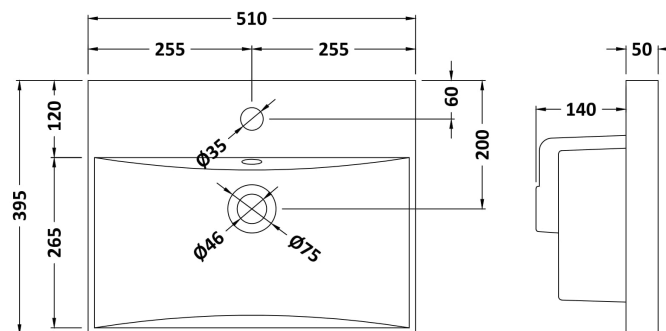

Packaging Dimensions

Height (mm):	830
Width (mm):	520
Depth (mm):	405
Gross Weight (kg):	22

Packaging Data

Box Colour:	Brown Cardboard Box - Printed
Box Qty:	0
Label Size:	0 x 0
Label Colour:	Not Applicable
Label Qty:	0

Outer Box Dimensions (If Applicable)

Height (mm):	
Width (mm):	
Depth (mm):	
Gross Weight (kg):	
Barcode:	5056462655291

Product Details

Country of Origin:	China
Fitting Instruction:	No
CE & UKCA:	
FSC Certified Materials:	Yes
Colour:	Satin Grey
Construction Method:	Cam & Wood Dowel
Construction Type:	Rigid
Cabinet Finish:	MFC Painted Gloss
Fascia Finish:	Mdf Painted Gloss
Cabinet Thickness (mm):	16
Fascia Thickness (mm):	18
Drawer Included:	No
Drawer Type:	Not Applicable
No of Shelves:	1
Hinge Type:	95 Degree Soft Close
Hinge Included:	Yes, Supplied
Adjustable Legs:	No, Not Required
Fixings Included:	Yes
Handle Style:	Modern
Waste Shroud:	Not Applicable
Handle Included:	Yes, Supplied
Handle Type:	Bar

Sales Code: NVM032

Description: 500 Thin Edged Basin 1Th

Product Dimensions

Height (mm):	170
Width (mm):	510
Depth (mm):	395
Nett Weight (kg):	9.5

Packaging Dimensions

Height (mm):	190
Width (mm):	530
Depth (mm):	415
Gross Weight (kg):	10

Packaging Data

Box Colour:	Brown Cardboard Box - Printed
Box Qty:	1
Label Size:	100 x 50
Label Colour:	White Label
Label Qty:	2

Outer Box Dimensions (If Applicable)

Height (mm):	
Width (mm):	
Depth (mm):	
Gross Weight (kg):	
Barcode:	5056211853411