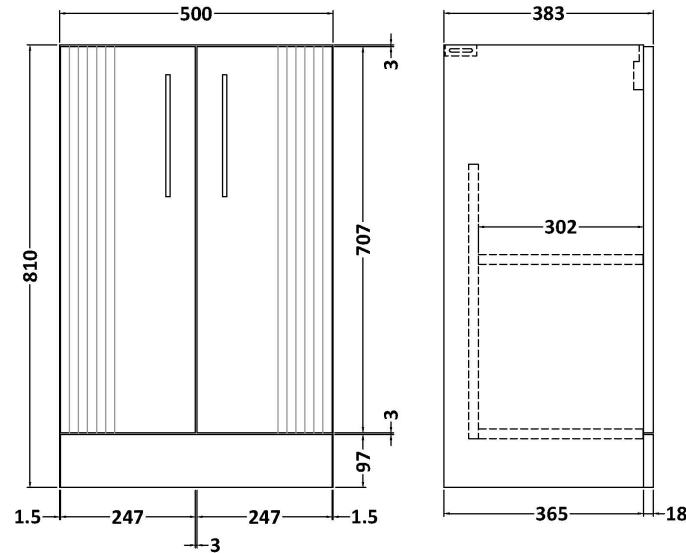

### Product Dimensions

Height (mm):	810
Width (mm):	500
Depth (mm):	383
Nett Weight (kg):	21.5

### Packaging Dimensions

Height (mm):	830
Width (mm):	520
Depth (mm):	405
Gross Weight (kg):	22

### Product Dimensions

Height (mm):	170
Width (mm):	510
Depth (mm):	395
Nett Weight (kg):	9.5

### Packaging Dimensions

Height (mm):	190
Width (mm):	530
Depth (mm):	415
Gross Weight (kg):	10