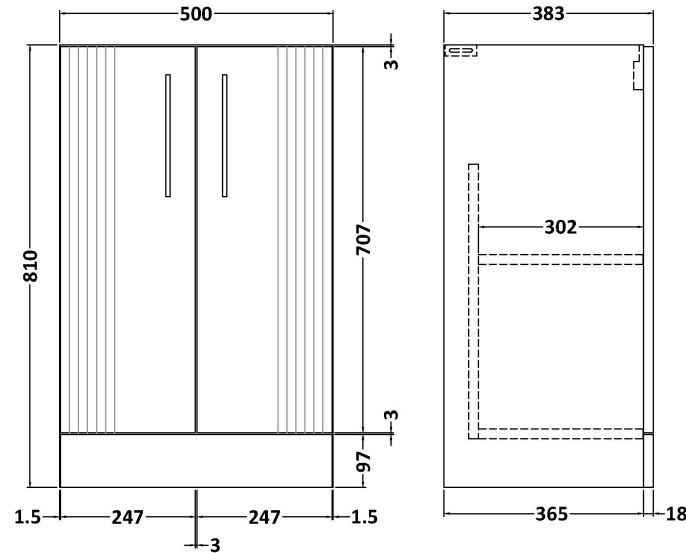

Sales Code: DPF223D

Description: 500 Fs 2-Door Vanity & Basin 3

Packaging Details

Barcode: 5056462674810

Sales Code: FLT223

Description: 500 F/S 2-Door Unit

Product Dimensions

Height (mm):	810
Width (mm):	500
Depth (mm):	383
Nett Weight (kg):	21.5

Packaging Dimensions

Height (mm):	830
Width (mm):	520
Depth (mm):	405
Gross Weight (kg):	22

Packaging Data

Box Colour:	Brown Cardboard Box - Printed
Box Qty:	0
Label Size:	0 x 0
Label Colour:	Not Applicable
Label Qty:	0

Outer Box Dimensions (If Applicable)

Height (mm):	
Width (mm):	
Depth (mm):	
Gross Weight (kg):	
Barcode:	5056462655291

Product Details

Country of Origin:	China
Fitting Instruction:	No
CE & UKCA:	
FSC Certified Materials:	Yes
Colour:	Satin Grey
Construction Method:	Cam & Wood Dowel
Construction Type:	Rigid
Cabinet Finish:	MFC Painted Gloss
Fascia Finish:	Mdf Painted Gloss
Cabinet Thickness (mm):	16
Fascia Thickness (mm):	18
Drawer Included:	No
Drawer Type:	Not Applicable
No of Shelves:	1
Hinge Type:	95 Degree Soft Close
Hinge Included:	Yes, Supplied
Adjustable Legs:	No, Not Required
Fixings Included:	Yes
Handle Style:	Modern
Waste Shroud:	Not Applicable
Handle Included:	Yes, Supplied
Handle Type:	Bar

Sales Code: NVM032

Description: 500 Thin Edged Basin 1Th

Product Dimensions

Height (mm):	170
Width (mm):	510
Depth (mm):	395
Nett Weight (kg):	9.5

Packaging Dimensions

Height (mm):	190
Width (mm):	530
Depth (mm):	415
Gross Weight (kg):	10