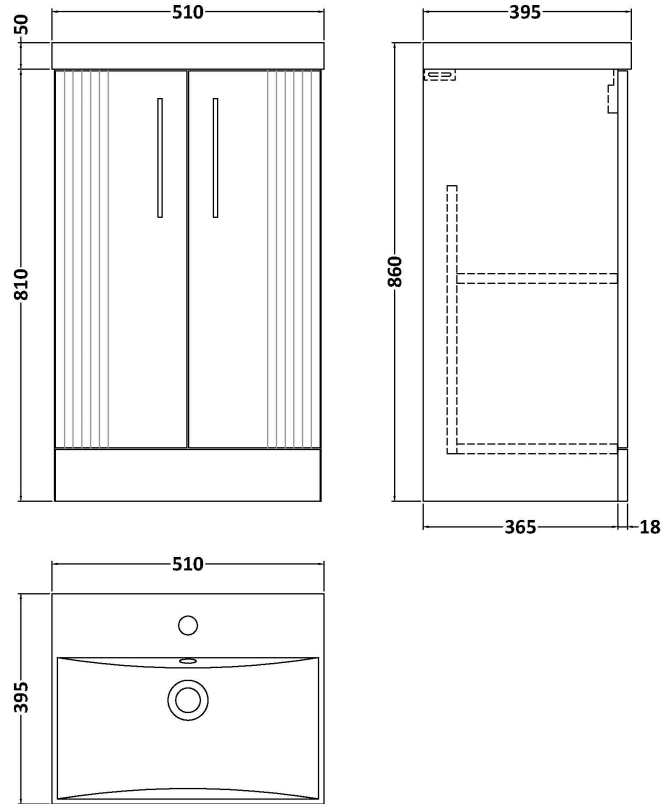

Sales Code: DPF223D

Description: 500 Fs 2-Door Vanity & Basin 3

Packaging Details

Barcode: 5056462674810