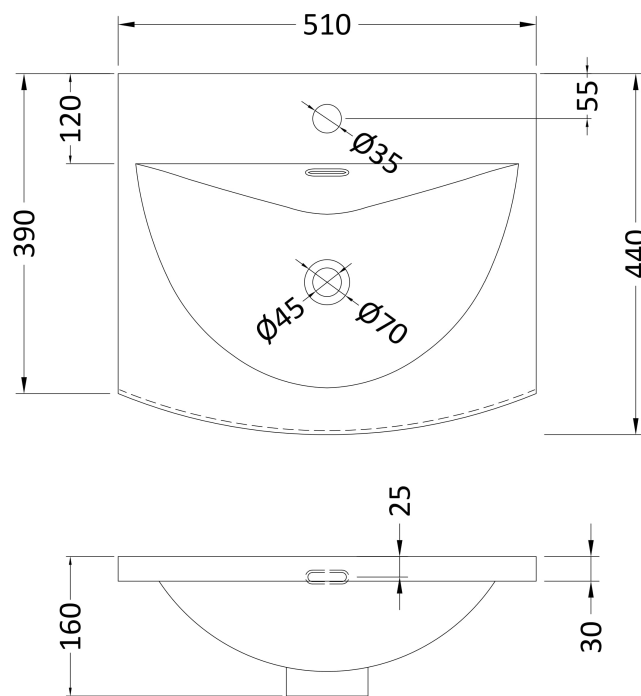

Sales Code: DPF223G

Description: 500 Fs 2-Door Vanity & Basin 4

Packaging Details

Barcode: 5056462681528

Sales Code: FLT223

Description: 500 F/S 2-Door Unit

Product Dimensions

Height (mm):	810
Width (mm):	500
Depth (mm):	383
Nett Weight (kg):	21.5

Packaging Dimensions

Height (mm):	830
Width (mm):	520
Depth (mm):	405
Gross Weight (kg):	22

Packaging Data

Box Colour:	Brown Cardboard Box - Printed
Box Qty:	0
Label Size:	0 x 0
Label Colour:	Not Applicable
Label Qty:	0

Sales Code: NVM042

Description: 500 Curved Basin 1Th

Product Dimensions

Height (mm):	160
Width (mm):	510
Depth (mm):	440
Nett Weight (kg):	9

Packaging Dimensions

Height (mm):	190
Width (mm):	530
Depth (mm):	415
Gross Weight (kg):	9.5

Packaging Data

Box Colour:	Brown Cardboard Box - Printed
Box Qty:	1
Label Size:	100 x 50
Label Colour:	White Label
Label Qty:	2

Outer Box Dimensions (If Applicable)

Height (mm):	
Width (mm):	
Depth (mm):	
Gross Weight (kg):	
Barcode:	5056462620985