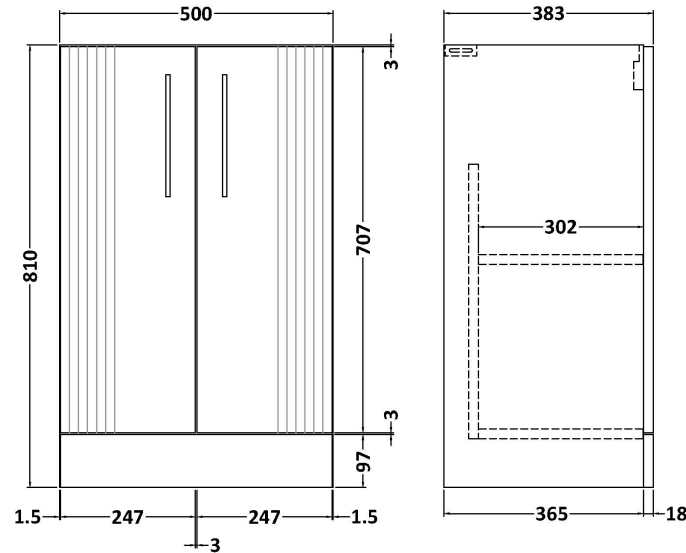

Sales Code: DPF223G

Description: 500 Fs 2-Door Vanity & Basin 4

Packaging Details

Barcode: 5056462681528

Sales Code: FLT223

Description: 500 F/S 2-Door Unit

Product Dimensions

Height (mm):	810
Width (mm):	500
Depth (mm):	383
Nett Weight (kg):	21.5

Packaging Dimensions

Height (mm):	830
Width (mm):	520
Depth (mm):	405
Gross Weight (kg):	22

Packaging Data

Box Colour:	Brown Cardboard Box - Printed
Box Qty:	0
Label Size:	0 x 0
Label Colour:	Not Applicable
Label Qty:	0

Outer Box Dimensions (If Applicable)

Height (mm):	
Width (mm):	
Depth (mm):	
Gross Weight (kg):	
Barcode:	5056462655291

Product Details

Country of Origin:	China
Fitting Instruction:	No
CE & UKCA:	
FSC Certified Materials:	Yes
Colour:	Satin Grey
Construction Method:	Cam & Wood Dowel
Construction Type:	Rigid
Cabinet Finish:	MFC Painted Gloss
Fascia Finish:	Mdf Painted Gloss
Cabinet Thickness (mm):	16
Fascia Thickness (mm):	18
Drawer Included:	No
Drawer Type:	Not Applicable
No of Shelves:	1
Hinge Type:	95 Degree Soft Close
Hinge Included:	Yes, Supplied
Adjustable Legs:	No, Not Required
Fixings Included:	Yes
Handle Style:	Modern
Waste Shroud:	Not Applicable
Handle Included:	Yes, Supplied
Handle Type:	Bar

Sales Code: NVM042

Description: 500 Curved Basin 1Th

Product Dimensions

Height (mm):	160
Width (mm):	510
Depth (mm):	440
Nett Weight (kg):	9

Packaging Dimensions

Height (mm):	190
Width (mm):	530
Depth (mm):	415
Gross Weight (kg):	9.5