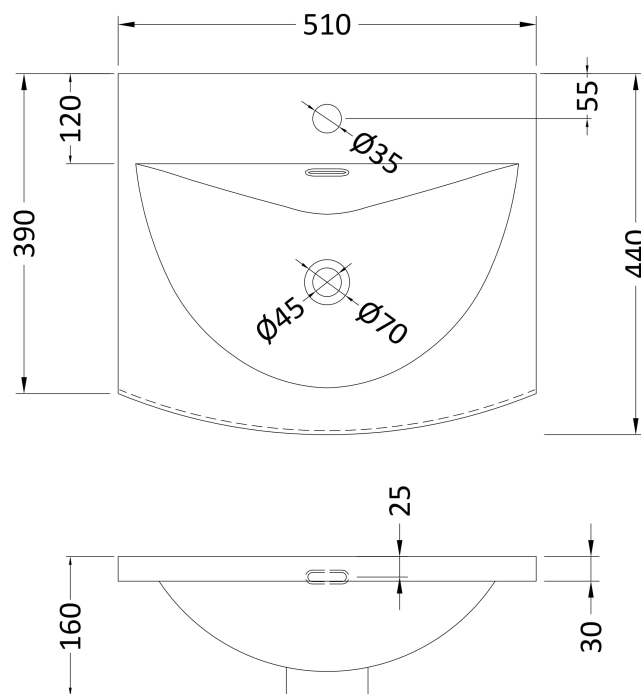

### Product Dimensions

Height (mm):	810
Width (mm):	500
Depth (mm):	383
Nett Weight (kg):	21.5

### Packaging Dimensions

Height (mm):	830
Width (mm):	520
Depth (mm):	405
Gross Weight (kg):	22

### Outer Box Dimensions (If Applicable)

Height (mm):	
Width (mm):	
Depth (mm):	
Gross Weight (kg):	
Barcode:	5056462655291

### Product Dimensions

Height (mm):	160
Width (mm):	510
Depth (mm):	440
Nett Weight (kg):	9