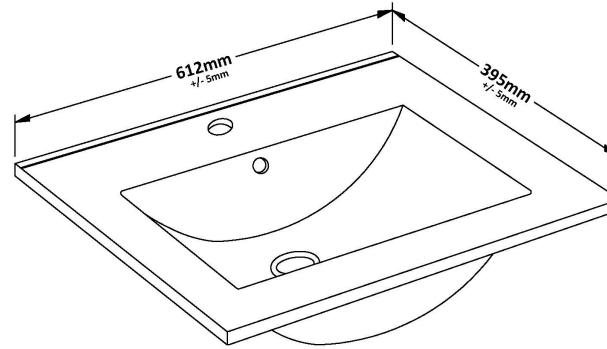

### Product Dimensions

Height (mm):	810
Width (mm):	600
Depth (mm):	383
Nett Weight (kg):	26.2

### Packaging Dimensions

Height (mm):	830
Width (mm):	620
Depth (mm):	405
Gross Weight (kg):	26.7

### Outer Box Dimensions (If Applicable)

Height (mm):	
Width (mm):	
Depth (mm):	
Gross Weight (kg):	
Barcode:	5056462655413

### Product Dimensions

Height (mm):	170
Width (mm):	600
Depth (mm):	390
Nett Weight (kg):	10.76