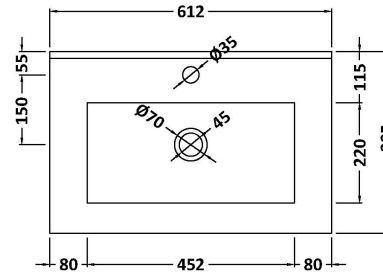

### Product Dimensions

Height (mm):	810
Width (mm):	600
Depth (mm):	383
Nett Weight (kg):	26.2

### Packaging Dimensions

Height (mm):	830
Width (mm):	620
Depth (mm):	405
Gross Weight (kg):	26.7

### Outer Box Dimensions (If Applicable)

Height (mm):	
Width (mm):	
Depth (mm):	
Gross Weight (kg):	
Barcode:	5056462655413

### Product Dimensions

Height (mm):	170
Width (mm):	600
Depth (mm):	390
Nett Weight (kg):	10.76