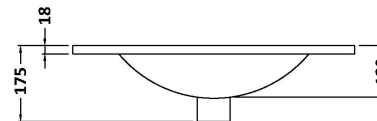

### Product Dimensions

Height (mm):	810
Width (mm):	600
Depth (mm):	383
Nett Weight (kg):	26.2

### Packaging Dimensions

Height (mm):	830
Width (mm):	620
Depth (mm):	405
Gross Weight (kg):	26.7

### Outer Box Dimensions (If Applicable)

Height (mm):	
Width (mm):	
Depth (mm):	
Gross Weight (kg):	
Barcode:	5056462655413

### Product Dimensions

Height (mm):	170
Width (mm):	600
Depth (mm):	390
Nett Weight (kg):	10.76