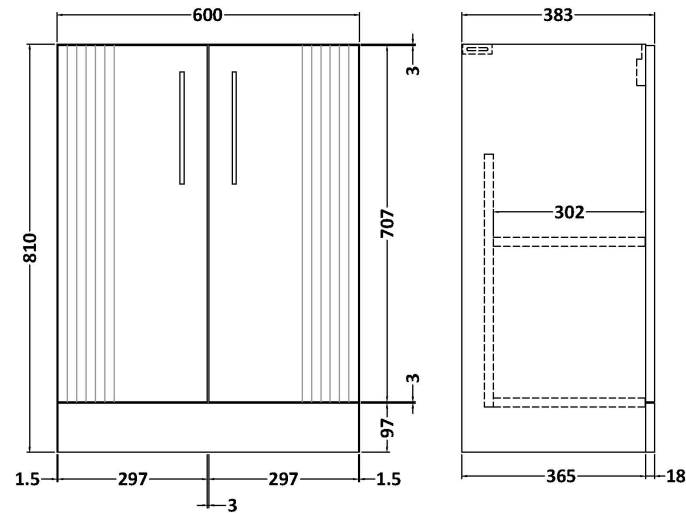

### Product Dimensions

Height (mm):	810
Width (mm):	600
Depth (mm):	383
Nett Weight (kg):	26.2

### Packaging Dimensions

Height (mm):	830
Width (mm):	620
Depth (mm):	405
Gross Weight (kg):	26.7

### Product Dimensions

Height (mm):	160
Width (mm):	610
Depth (mm):	440
Nett Weight (kg):	11

### Packaging Dimensions

Height (mm):	190
Width (mm):	630
Depth (mm):	415
Gross Weight (kg):	11.5