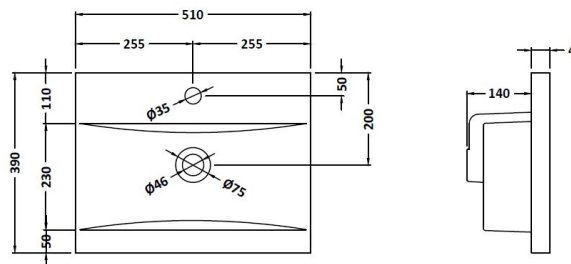

Packaging Dimensions

Height (mm):	380
Width (mm):	520
Depth (mm):	405
Gross Weight (kg):	12.5

Packaging Data

Box Colour:	Brown Cardboard Box - Printed
Box Qty:	0
Label Size:	0 x 0
Label Colour:	Not Applicable
Label Qty:	0

Outer Box Dimensions (If Applicable)

Height (mm):	
Width (mm):	
Depth (mm):	
Gross Weight (kg):	
Barcode:	5056462655338

Product Details

Country of Origin:	China
Fitting Instruction:	No
CE & UKCA:	
FSC Certified Materials:	Yes
Colour:	Satin Grey
Construction Method:	Cam & Wood Dowel
Construction Type:	Rigid
Cabinet Finish:	MFC Painted Gloss
Fascia Finish:	Mdf Painted Gloss
Cabinet Thickness (mm):	16
Fascia Thickness (mm):	18
Drawer Included:	Yes
Drawer Type:	80mm High Metal S/C Inc Galler
No of Shelves:	0
Hinge Type:	Not Applicable
Hinge Included:	No
Adjustable Legs:	No, Not Required
Fixings Included:	Yes
Handle Style:	Modern
Waste Shroud:	Yes
Handle Included:	Yes, Supplied
Handle Type:	Bar

Sales Code: NVM012

Description: 500 Mid-Edged Basin 1 Th

Product Dimensions

Height (mm):	180
Width (mm):	510
Depth (mm):	390
Nett Weight (kg):	10.54

Packaging Dimensions

Height (mm):	210
Width (mm):	410
Depth (mm):	530
Gross Weight (kg):	10.54

Packaging Data

Box Colour:	Brown Cardboard Box - Printed
Box Qty:	1
Label Size:	100 x 50
Label Colour:	White Label
Label Qty:	2

Outer Box Dimensions (If Applicable)

Height (mm):	
Width (mm):	
Depth (mm):	
Gross Weight (kg):	
Barcode:	5055369043446