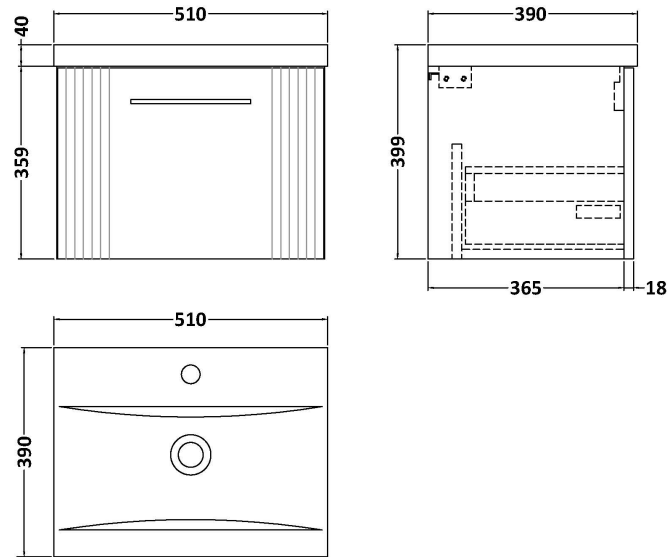

Sales Code: DPF291A

Description: 500 W/H Single Drawer Vanity & Basin 1

Packaging Details

Barcode: 5056462674940

Sales Code: FLT291

Description: 500 W/H Single Drawer Unit

Product Dimensions

Height (mm):	359
Width (mm):	500
Depth (mm):	383
Nett Weight (kg):	12

Packaging Dimensions

Height (mm):	380
Width (mm):	520
Depth (mm):	405
Gross Weight (kg):	12.5

Packaging Data

Box Colour:	Brown Cardboard Box - Printed
Box Qty:	0
Label Size:	0 x 0
Label Colour:	Not Applicable
Label Qty:	0

Outer Box Dimensions (If Applicable)

Height (mm):	
Width (mm):	
Depth (mm):	
Gross Weight (kg):	
Barcode:	5056462655338

Product Details

Country of Origin:	China
Fitting Instruction:	No
CE & UKCA:	
FSC Certified Materials:	Yes
Colour:	Satin Grey
Construction Method:	Cam & Wood Dowel
Construction Type:	Rigid
Cabinet Finish:	MFC Painted Gloss
Fascia Finish:	Mdf Painted Gloss
Cabinet Thickness (mm):	16
Fascia Thickness (mm):	18
Drawer Included:	Yes
Drawer Type:	80mm High Metal S/C Inc Galler
No of Shelves:	0
Hinge Type:	Not Applicable
Hinge Included:	No
Adjustable Legs:	No, Not Required
Fixings Included:	Yes
Handle Style:	Modern
Waste Shroud:	Yes
Handle Included:	Yes, Supplied
Handle Type:	Bar

Sales Code: NVM012

Description: 500 Mid-Edged Basin 1 Th

Product Dimensions

Height (mm):	180
Width (mm):	510
Depth (mm):	390
Nett Weight (kg):	10.54

Packaging Dimensions

Height (mm):	210
Width (mm):	410
Depth (mm):	530
Gross Weight (kg):	10.54