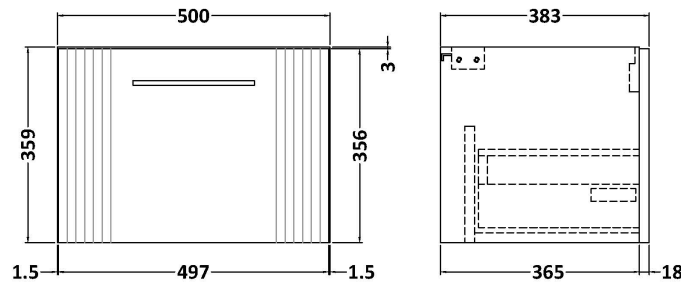

### Product Dimensions

Height (mm):	359
Width (mm):	500
Depth (mm):	383
Nett Weight (kg):	12

### Packaging Dimensions

Height (mm):	380
Width (mm):	520
Depth (mm):	405
Gross Weight (kg):	12.5

### Product Dimensions

Height (mm):	180
Width (mm):	510
Depth (mm):	390
Nett Weight (kg):	10.54

### Packaging Dimensions

Height (mm):	210
Width (mm):	410
Depth (mm):	530
Gross Weight (kg):	10.54