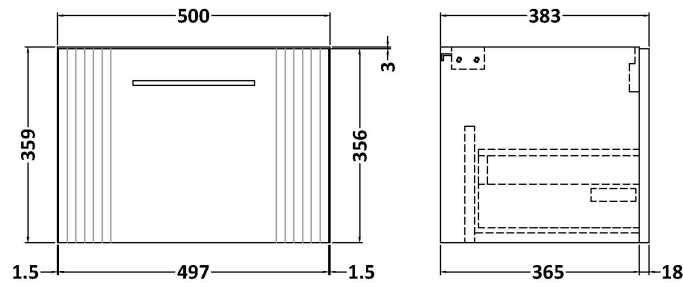

Sales Code: DPF291A

Description: 500 W/H Single Drawer Vanity & Basin 1

Packaging Details

Barcode: 5056462674940

Sales Code: FLT291

Description: 500 W/H Single Drawer Unit

Product Dimensions

Height (mm):	359
Width (mm):	500
Depth (mm):	383
Nett Weight (kg):	12

Packaging Dimensions

Height (mm):	380
Width (mm):	520
Depth (mm):	405
Gross Weight (kg):	12.5

Packaging Data

Box Colour:	Brown Cardboard Box - Printed
Box Qty:	0
Label Size:	0 x 0
Label Colour:	Not Applicable
Label Qty:	0

Sales Code: NVM012

Description: 500 Mid-Edged Basin 1 Th

Product Dimensions

Height (mm):	180
Width (mm):	510
Depth (mm):	390
Nett Weight (kg):	10.54

Packaging Dimensions

Height (mm):	210
Width (mm):	410
Depth (mm):	530
Gross Weight (kg):	10.54

Packaging Data

Box Colour:	Brown Cardboard Box - Printed
Box Qty:	1
Label Size:	100 x 50
Label Colour:	White Label
Label Qty:	2

Outer Box Dimensions (If Applicable)

Height (mm):	
Width (mm):	
Depth (mm):	
Gross Weight (kg):	
Barcode:	5055369043446