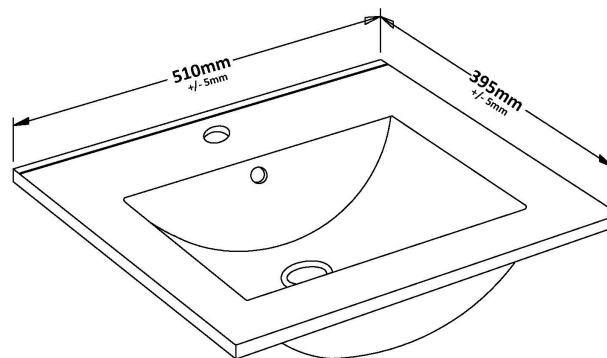

Packaging Dimensions

Height (mm):	380
Width (mm):	520
Depth (mm):	405
Gross Weight (kg):	12.5

Packaging Data

Box Colour:	Brown Cardboard Box - Printed
Box Qty:	0
Label Size:	0 x 0
Label Colour:	Not Applicable
Label Qty:	0

Outer Box Dimensions (If Applicable)

Height (mm):	
Width (mm):	
Depth (mm):	
Gross Weight (kg):	
Barcode:	5056462655338

Product Details

Country of Origin:	China
Fitting Instruction:	No
CE & UKCA:	
FSC Certified Materials:	Yes
Colour:	Satin Grey
Construction Method:	Cam & Wood Dowel
Construction Type:	Rigid
Cabinet Finish:	MFC Painted Gloss
Fascia Finish:	Mdf Painted Gloss
Cabinet Thickness (mm):	16
Fascia Thickness (mm):	18
Drawer Included:	Yes
Drawer Type:	80mm High Metal S/C Inc Galler
No of Shelves:	0
Hinge Type:	Not Applicable
Hinge Included:	No
Adjustable Legs:	No, Not Required
Fixings Included:	Yes
Handle Style:	Modern
Waste Shroud:	Yes
Handle Included:	Yes, Supplied
Handle Type:	Bar

Sales Code: NVM001

Description: 500mm Minimalist Basin 1Th

Product Dimensions

Height (mm):	170
Width (mm):	500
Depth (mm):	390
Nett Weight (kg):	9

Packaging Dimensions

Height (mm):	400
Width (mm):	520
Depth (mm):	200
Gross Weight (kg):	9

Packaging Data

Box Colour:	Brown Cardboard Box
Box Qty:	1
Label Size:	105 x 50
Label Colour:	White Label
Label Qty:	1

Outer Box Dimensions (If Applicable)

Height (mm):	
Width (mm):	
Depth (mm):	
Gross Weight (kg):	
Barcode:	5055275828670