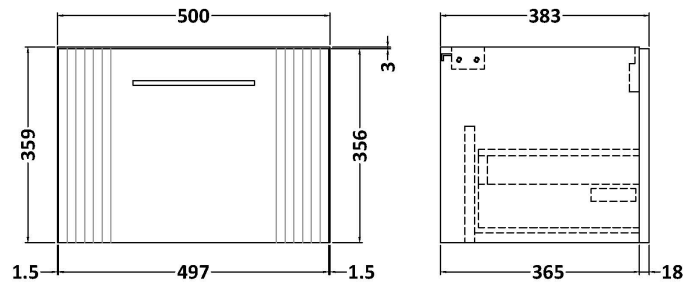

Sales Code: DPF291B

Description: 500 W/H Single Drawer Vanity & Basin 2

Packaging Details

Barcode: 5056462674957

Sales Code: FLT291

Description: 500 W/H Single Drawer Unit

Product Dimensions

Height (mm):	359
Width (mm):	500
Depth (mm):	383
Nett Weight (kg):	12

Packaging Dimensions

Height (mm):	380
Width (mm):	520
Depth (mm):	405
Gross Weight (kg):	12.5

Packaging Data

Box Colour:	Brown Cardboard Box - Printed
Box Qty:	0
Label Size:	0 x 0
Label Colour:	Not Applicable
Label Qty:	0

Sales Code: NVM001

Description: 500mm Minimalist Basin 1Th

Product Dimensions

Height (mm):	170
Width (mm):	500
Depth (mm):	390
Nett Weight (kg):	9

Packaging Dimensions

Height (mm):	400
Width (mm):	520
Depth (mm):	200
Gross Weight (kg):	9

Packaging Data

Box Colour:	Brown Cardboard Box
Box Qty:	1
Label Size:	105 x 50
Label Colour:	White Label
Label Qty:	1

Outer Box Dimensions (If Applicable)

Height (mm):	
Width (mm):	
Depth (mm):	
Gross Weight (kg):	
Barcode:	5055275828670