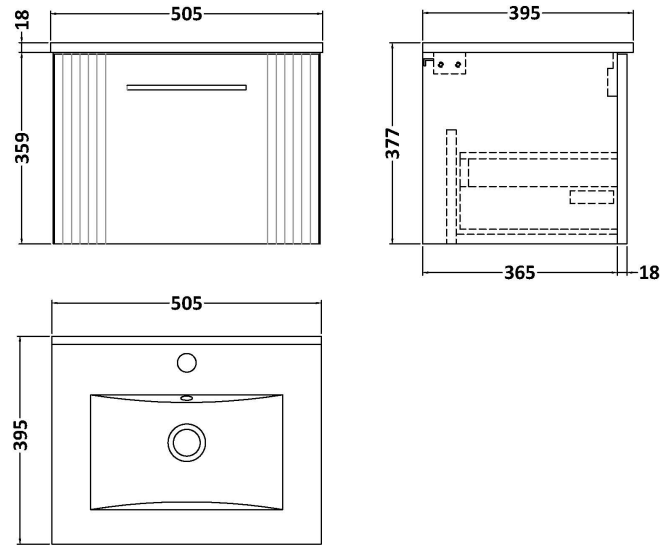

Sales Code: DPF291B

Description: 500 W/H Single Drawer Vanity & Basin 2

Packaging Details

Barcode: 5056462674957

Sales Code: FLT291

Description: 500 W/H Single Drawer Unit

Product Dimensions

Height (mm):	359
Width (mm):	500
Depth (mm):	383
Nett Weight (kg):	12

Packaging Dimensions

Height (mm):	380
Width (mm):	520
Depth (mm):	405
Gross Weight (kg):	12.5

Packaging Data

Box Colour:	Brown Cardboard Box - Printed
Box Qty:	0
Label Size:	0 x 0
Label Colour:	Not Applicable
Label Qty:	0

Outer Box Dimensions (If Applicable)

Height (mm):	
Width (mm):	
Depth (mm):	
Gross Weight (kg):	
Barcode:	5056462655338

Product Details

Country of Origin:	China
Fitting Instruction:	No
CE & UKCA:	
FSC Certified Materials:	Yes
Colour:	Satin Grey
Construction Method:	Cam & Wood Dowel
Construction Type:	Rigid
Cabinet Finish:	MFC Painted Gloss
Fascia Finish:	Mdf Painted Gloss
Cabinet Thickness (mm):	16
Fascia Thickness (mm):	18
Drawer Included:	Yes
Drawer Type:	80mm High Metal S/C Inc Galler
No of Shelves:	0
Hinge Type:	Not Applicable
Hinge Included:	No
Adjustable Legs:	No, Not Required
Fixings Included:	Yes
Handle Style:	Modern
Waste Shroud:	Yes
Handle Included:	Yes, Supplied
Handle Type:	Bar

Sales Code: NVM001

Description: 500mm Minimalist Basin 1Th

Product Dimensions

Height (mm):	170
Width (mm):	500
Depth (mm):	390
Nett Weight (kg):	9

Packaging Dimensions

Height (mm):	400
Width (mm):	520
Depth (mm):	200
Gross Weight (kg):	9