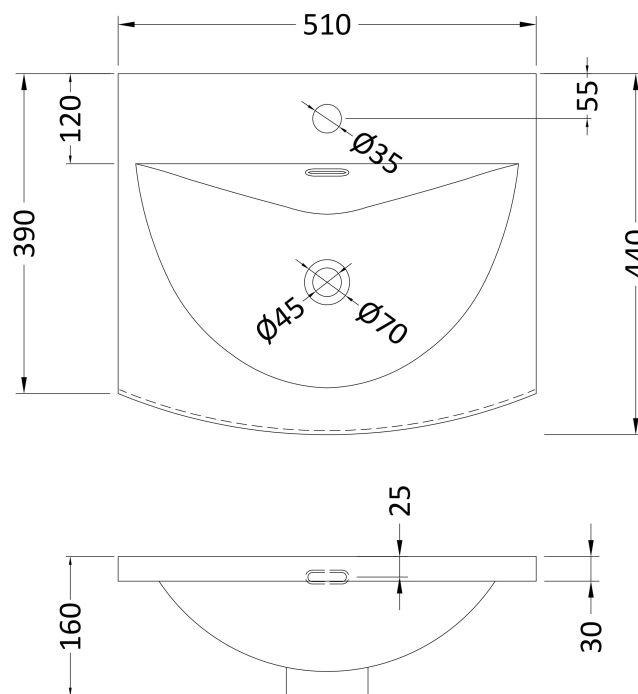

Packaging Dimensions

Height (mm):	380
Width (mm):	520
Depth (mm):	405
Gross Weight (kg):	12.5

Packaging Data

Box Colour:	Brown Cardboard Box - Printed
Box Qty:	0
Label Size:	0 x 0
Label Colour:	Not Applicable
Label Qty:	0

Outer Box Dimensions (If Applicable)

Height (mm):	
Width (mm):	
Depth (mm):	
Gross Weight (kg):	
Barcode:	5056462655338

Product Details

Country of Origin:	China
Fitting Instruction:	No
CE & UKCA:	
FSC Certified Materials:	Yes
Colour:	Satin Grey
Construction Method:	Cam & Wood Dowel
Construction Type:	Rigid
Cabinet Finish:	MFC Painted Gloss
Fascia Finish:	Mdf Painted Gloss
Cabinet Thickness (mm):	16
Fascia Thickness (mm):	18
Drawer Included:	Yes
Drawer Type:	80mm High Metal S/C Inc Galler
No of Shelves:	0
Hinge Type:	Not Applicable
Hinge Included:	No
Adjustable Legs:	No, Not Required
Fixings Included:	Yes
Handle Style:	Modern
Waste Shroud:	Yes
Handle Included:	Yes, Supplied
Handle Type:	Bar

Sales Code: NVM042

Description: 500 Curved Basin 1Th

Product Dimensions

Height (mm):	160
Width (mm):	510
Depth (mm):	440
Nett Weight (kg):	9

Packaging Dimensions

Height (mm):	190
Width (mm):	530
Depth (mm):	415
Gross Weight (kg):	9.5

Packaging Data

Box Colour:	Brown Cardboard Box - Printed
Box Qty:	1
Label Size:	100 x 50
Label Colour:	White Label
Label Qty:	2

Outer Box Dimensions (If Applicable)

Height (mm):	
Width (mm):	
Depth (mm):	
Gross Weight (kg):	
Barcode:	5056462620985