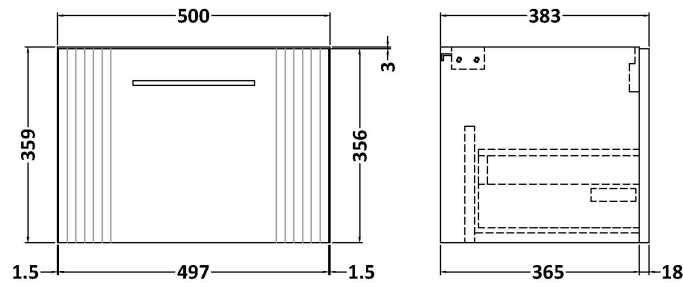

Sales Code: DPF291G

Description: 500 W/H Single Drawer Vanity & Basin 4

Packaging Details

Barcode: 5056462681573

Sales Code: FLT291

Description: 500 W/H Single Drawer Unit

Product Dimensions

Height (mm):	359
Width (mm):	500
Depth (mm):	383
Nett Weight (kg):	12

Packaging Dimensions

Height (mm):	380
Width (mm):	520
Depth (mm):	405
Gross Weight (kg):	12.5

Packaging Data

Box Colour:	Brown Cardboard Box - Printed
Box Qty:	0
Label Size:	0 x 0
Label Colour:	Not Applicable
Label Qty:	0

Sales Code: NVM042

Description: 500 Curved Basin 1Th

Product Dimensions

Height (mm):	160
Width (mm):	510
Depth (mm):	440
Nett Weight (kg):	9

Packaging Dimensions

Height (mm):	190
Width (mm):	530
Depth (mm):	415
Gross Weight (kg):	9.5

Packaging Data

Box Colour:	Brown Cardboard Box - Printed
Box Qty:	1
Label Size:	100 x 50
Label Colour:	White Label
Label Qty:	2

Outer Box Dimensions (If Applicable)

Height (mm):	
Width (mm):	
Depth (mm):	
Gross Weight (kg):	
Barcode:	5056462620985