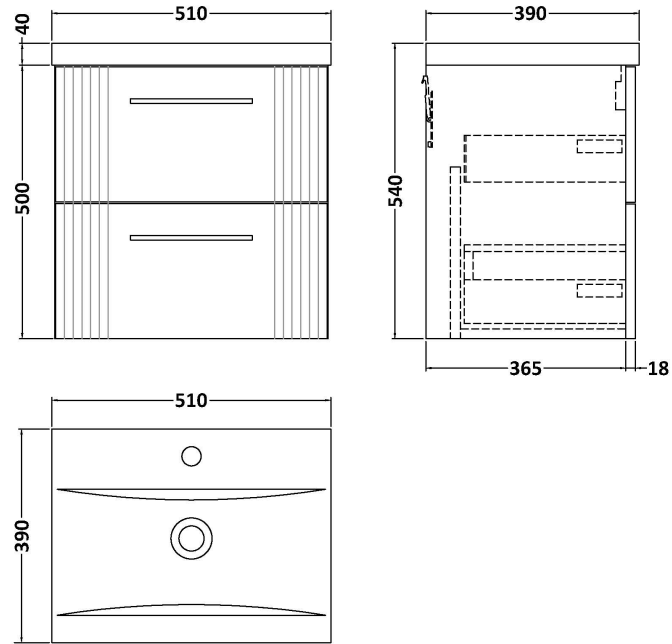

### Packaging Details

Barcode: 5056462675091

Sales Code: FLT292

Description: 500 W/H 2-Drawer Unit

**Product Dimensions**

Height (mm):	500
Width (mm):	500
Depth (mm):	383
Nett Weight (kg):	18.5

**Packaging Dimensions**

Height (mm):	520
Width (mm):	520
Depth (mm):	405
Gross Weight (kg):	19

**Packaging Data**

Box Colour:	Brown Cardboard Box - Printed
Box Qty:	0
Label Size:	0 x 0
Label Colour:	Not Applicable
Label Qty:	0

### Product Dimensions

Height (mm):	180
Width (mm):	510
Depth (mm):	390
Nett Weight (kg):	10.54

### Packaging Dimensions

Height (mm):	210
Width (mm):	410
Depth (mm):	530
Gross Weight (kg):	10.54