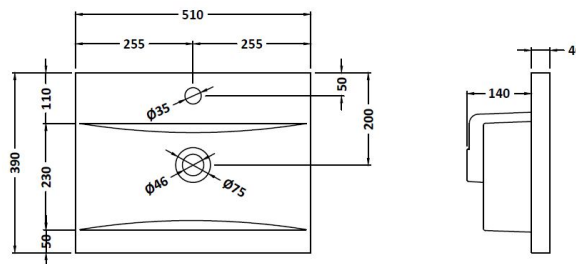

Height (mm):	520
Width (mm):	520
Depth (mm):	405
Gross Weight (kg):	19

**Packaging Data**

Box Colour:	Brown Cardboard Box - Printed
Box Qty:	0
Label Size:	0 x 0
Label Colour:	Not Applicable
Label Qty:	0

**Outer Box Dimensions (If Applicable)**

Height (mm):	
Width (mm):	
Depth (mm):	
Gross Weight (kg):	
Barcode:	5056462655376

**Product Details**

Country of Origin:	China
Fitting Instruction:	No
CE & UKCA:	
FSC Certified Materials:	Yes
Colour:	Satin Grey
Construction Method:	Cam & Wood Dowel
Construction Type:	Rigid
Cabinet Finish:	MFC Painted Gloss
Fascia Finish:	Mdf Painted Gloss
Cabinet Thickness (mm):	16
Fascia Thickness (mm):	18
Drawer Included:	Yes
Drawer Type:	80mm High Metal Softclose
No of Shelves:	0
Hinge Type:	Not Applicable
Hinge Included:	No
Adjustable Legs:	No, Not Required
Fixings Included:	Yes
Handle Style:	Modern
Waste Shroud:	Yes
Handle Included:	Yes, Supplied
Handle Type:	Bar

### Product Dimensions

Height (mm):	180
Width (mm):	510
Depth (mm):	390
Nett Weight (kg):	10.54

### Packaging Dimensions

Height (mm):	210
Width (mm):	410
Depth (mm):	530
Gross Weight (kg):	10.54