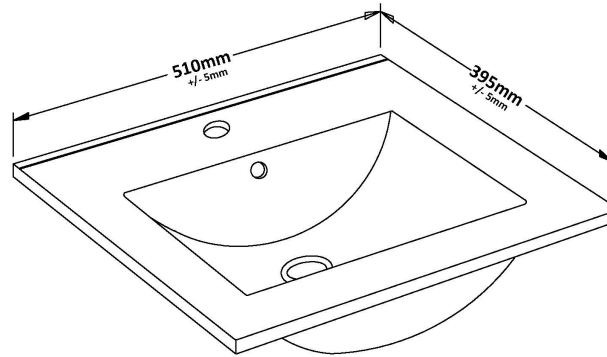

Packaging Dimensions

Height (mm):	520
Width (mm):	520
Depth (mm):	405
Gross Weight (kg):	19

Packaging Data

Box Colour:	Brown Cardboard Box - Printed
Box Qty:	0
Label Size:	0 x 0
Label Colour:	Not Applicable
Label Qty:	0

Outer Box Dimensions (If Applicable)

Height (mm):	
Width (mm):	
Depth (mm):	
Gross Weight (kg):	
Barcode:	5056462655376

Product Details

Country of Origin:	China
Fitting Instruction:	No
CE & UKCA:	
FSC Certified Materials:	Yes
Colour:	Satin Grey
Construction Method:	Cam & Wood Dowel
Construction Type:	Rigid
Cabinet Finish:	MFC Painted Gloss
Fascia Finish:	Mdf Painted Gloss
Cabinet Thickness (mm):	16
Fascia Thickness (mm):	18
Drawer Included:	Yes
Drawer Type:	80mm High Metal Softclose
No of Shelves:	0
Hinge Type:	Not Applicable
Hinge Included:	No
Adjustable Legs:	No, Not Required
Fixings Included:	Yes
Handle Style:	Modern
Waste Shroud:	Yes
Handle Included:	Yes, Supplied
Handle Type:	Bar

Sales Code: NVM001

Description: 500mm Minimalist Basin 1Th

Product Dimensions

Height (mm):	170
Width (mm):	500
Depth (mm):	390
Nett Weight (kg):	9

Packaging Dimensions

Height (mm):	400
Width (mm):	520
Depth (mm):	200
Gross Weight (kg):	9

Packaging Data

Box Colour:	Brown Cardboard Box
Box Qty:	1
Label Size:	105 x 50
Label Colour:	White Label
Label Qty:	1

Outer Box Dimensions (If Applicable)

Height (mm):	
Width (mm):	
Depth (mm):	
Gross Weight (kg):	
Barcode:	5055275828670