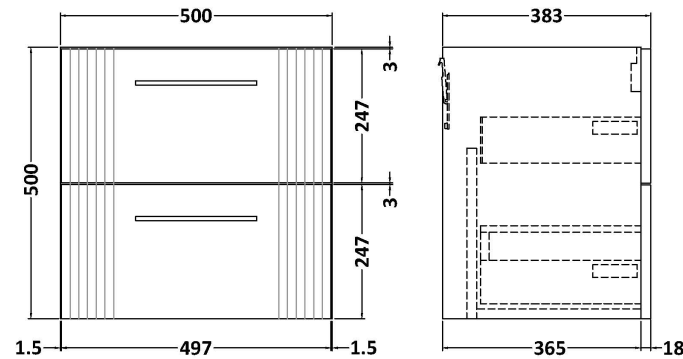

Sales Code: DPF292B

Description: 500 W/H 2-Drawer Vanity & Basin 2

Packaging Details

Barcode: 5056462675107

Sales Code: FLT292

Description: 500 W/H 2-Drawer Unit

Product Dimensions

Height (mm):	500
Width (mm):	500
Depth (mm):	383
Nett Weight (kg):	18.5

Packaging Dimensions

Height (mm):	520
Width (mm):	520
Depth (mm):	405
Gross Weight (kg):	19

Packaging Data

Box Colour:	Brown Cardboard Box - Printed
Box Qty:	0
Label Size:	0 x 0
Label Colour:	Not Applicable
Label Qty:	0

Sales Code: NVM001

Description: 500mm Minimalist Basin 1Th

Product Dimensions

Height (mm):	170
Width (mm):	500
Depth (mm):	390
Nett Weight (kg):	9

Packaging Dimensions

Height (mm):	400
Width (mm):	520
Depth (mm):	200
Gross Weight (kg):	9

Packaging Data

Box Colour:	Brown Cardboard Box
Box Qty:	1
Label Size:	105 x 50
Label Colour:	White Label
Label Qty:	1

Outer Box Dimensions (If Applicable)

Height (mm):	
Width (mm):	
Depth (mm):	
Gross Weight (kg):	
Barcode:	5055275828670