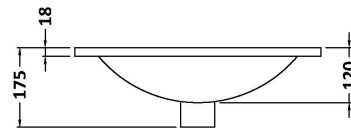

Packaging Dimensions

Height (mm):	520
Width (mm):	520
Depth (mm):	405
Gross Weight (kg):	19

Packaging Data

Box Colour:	Brown Cardboard Box - Printed
Box Qty:	0
Label Size:	0 x 0
Label Colour:	Not Applicable
Label Qty:	0

Outer Box Dimensions (If Applicable)

Height (mm):	
Width (mm):	
Depth (mm):	
Gross Weight (kg):	
Barcode:	5056462655376

Product Details

Country of Origin:	China
Fitting Instruction:	No
CE & UKCA:	
FSC Certified Materials:	Yes
Colour:	Satin Grey
Construction Method:	Cam & Wood Dowel
Construction Type:	Rigid
Cabinet Finish:	MFC Painted Gloss
Fascia Finish:	Mdf Painted Gloss
Cabinet Thickness (mm):	16
Fascia Thickness (mm):	18
Drawer Included:	Yes
Drawer Type:	80mm High Metal Softclose
No of Shelves:	0
Hinge Type:	Not Applicable
Hinge Included:	No
Adjustable Legs:	No, Not Required
Fixings Included:	Yes
Handle Style:	Modern
Waste Shroud:	Yes
Handle Included:	Yes, Supplied
Handle Type:	Bar

Sales Code: NVM001

Description: 500mm Minimalist Basin 1Th

Product Dimensions

Height (mm):	170
Width (mm):	500
Depth (mm):	390
Nett Weight (kg):	9

Packaging Dimensions

Height (mm):	400
Width (mm):	520
Depth (mm):	200
Gross Weight (kg):	9

Packaging Data

Box Colour:	Brown Cardboard Box
Box Qty:	1
Label Size:	105 x 50
Label Colour:	White Label
Label Qty:	1

Outer Box Dimensions (If Applicable)

Height (mm):	
Width (mm):	
Depth (mm):	
Gross Weight (kg):	
Barcode:	5055275828670