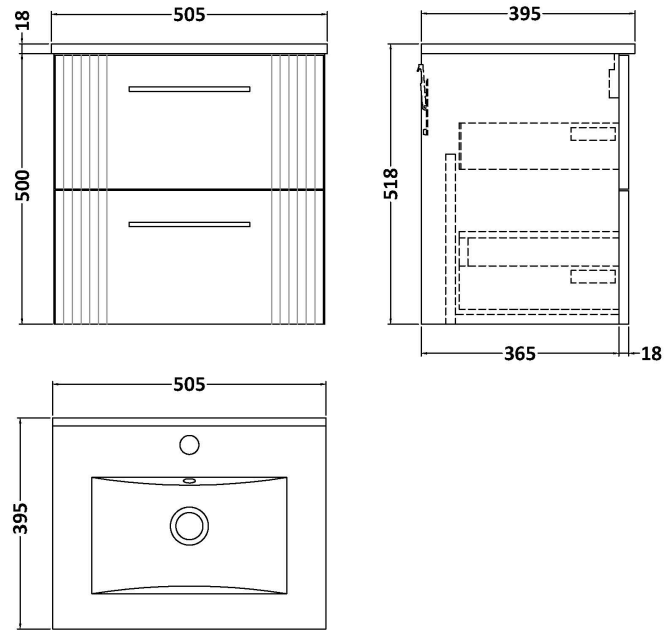

Sales Code: DPF292B

Description: 500 W/H 2-Drawer Vanity & Basin 2

Packaging Details

Barcode: 5056462675107

Sales Code: FLT292

Description: 500 W/H 2-Drawer Unit

Product Dimensions

Height (mm):	500
Width (mm):	500
Depth (mm):	383
Nett Weight (kg):	18.5

Packaging Dimensions

Height (mm):	520
Width (mm):	520
Depth (mm):	405
Gross Weight (kg):	19

Packaging Data

Box Colour:	Brown Cardboard Box - Printed
Box Qty:	0
Label Size:	0 x 0
Label Colour:	Not Applicable
Label Qty:	0

Outer Box Dimensions (If Applicable)

Height (mm):	
Width (mm):	
Depth (mm):	
Gross Weight (kg):	
Barcode:	5056462655376

Product Details

Country of Origin:	China
Fitting Instruction:	No
CE & UKCA:	
FSC Certified Materials:	Yes
Colour:	Satin Grey
Construction Method:	Cam & Wood Dowel
Construction Type:	Rigid
Cabinet Finish:	MFC Painted Gloss
Fascia Finish:	Mdf Painted Gloss
Cabinet Thickness (mm):	16
Fascia Thickness (mm):	18
Drawer Included:	Yes
Drawer Type:	80mm High Metal Softclose
No of Shelves:	0
Hinge Type:	Not Applicable
Hinge Included:	No
Adjustable Legs:	No, Not Required
Fixings Included:	Yes
Handle Style:	Modern
Waste Shroud:	Yes
Handle Included:	Yes, Supplied
Handle Type:	Bar

Sales Code: NVM001

Description: 500mm Minimalist Basin 1Th

Product Dimensions

Height (mm):	170
Width (mm):	500
Depth (mm):	390
Nett Weight (kg):	9

Packaging Dimensions

Height (mm):	400
Width (mm):	520
Depth (mm):	200
Gross Weight (kg):	9