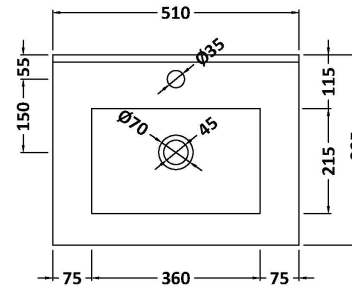

Packaging Dimensions

Height (mm):	520
Width (mm):	520
Depth (mm):	405
Gross Weight (kg):	19

Packaging Data

Box Colour:	Brown Cardboard Box - Printed
Box Qty:	0
Label Size:	0 x 0
Label Colour:	Not Applicable
Label Qty:	0

Outer Box Dimensions (If Applicable)

Height (mm):	
Width (mm):	
Depth (mm):	
Gross Weight (kg):	
Barcode:	5056462655376

Product Details

Country of Origin:	China
Fitting Instruction:	No
CE & UKCA:	
FSC Certified Materials:	Yes
Colour:	Satin Grey
Construction Method:	Cam & Wood Dowel
Construction Type:	Rigid
Cabinet Finish:	MFC Painted Gloss
Fascia Finish:	Mdf Painted Gloss
Cabinet Thickness (mm):	16
Fascia Thickness (mm):	18
Drawer Included:	Yes
Drawer Type:	80mm High Metal Softclose
No of Shelves:	0
Hinge Type:	Not Applicable
Hinge Included:	No
Adjustable Legs:	No, Not Required
Fixings Included:	Yes
Handle Style:	Modern
Waste Shroud:	Yes
Handle Included:	Yes, Supplied
Handle Type:	Bar

Sales Code: NVM001

Description: 500mm Minimalist Basin 1Th

Product Dimensions

Height (mm):	170
Width (mm):	500
Depth (mm):	390
Nett Weight (kg):	9

Packaging Dimensions

Height (mm):	400
Width (mm):	520
Depth (mm):	200
Gross Weight (kg):	9

Packaging Data

Box Colour:	Brown Cardboard Box
Box Qty:	1
Label Size:	105 x 50
Label Colour:	White Label
Label Qty:	1

Outer Box Dimensions (If Applicable)

Height (mm):	
Width (mm):	
Depth (mm):	
Gross Weight (kg):	
Barcode:	5055275828670