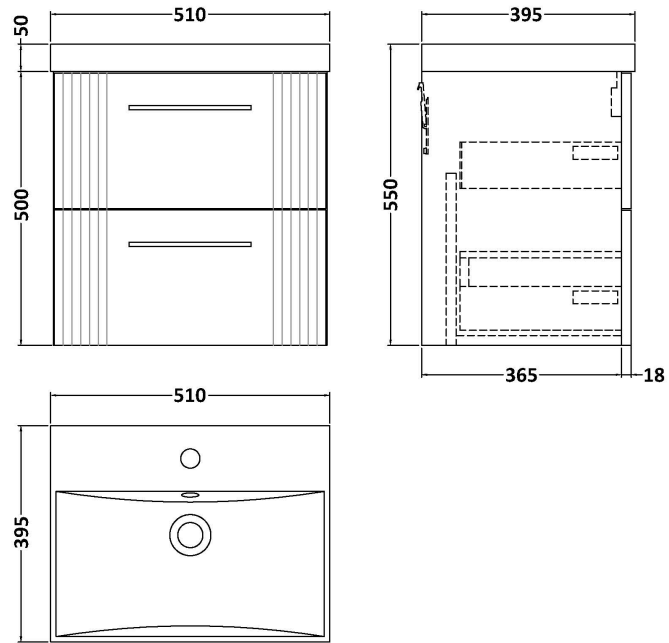

Sales Code: DPF292D

Description: 500 W/H 2-Drawer Vanity & Basin 3

Packaging Details

Barcode: 5056462675114

Sales Code: FLT292

Description: 500 W/H 2-Drawer Unit

Product Dimensions

Height (mm):	500
Width (mm):	500
Depth (mm):	383
Nett Weight (kg):	18.5

Packaging Dimensions

Height (mm):	520
Width (mm):	520
Depth (mm):	405
Gross Weight (kg):	19

Packaging Data

Box Colour:	Brown Cardboard Box - Printed
Box Qty:	0
Label Size:	0 x 0
Label Colour:	Not Applicable
Label Qty:	0

Outer Box Dimensions (If Applicable)

Height (mm):	
Width (mm):	
Depth (mm):	
Gross Weight (kg):	
Barcode:	5056462655376

Product Details

Country of Origin:	China
Fitting Instruction:	No
CE & UKCA:	
FSC Certified Materials:	Yes
Colour:	Satin Grey
Construction Method:	Cam & Wood Dowel
Construction Type:	Rigid
Cabinet Finish:	MFC Painted Gloss
Fascia Finish:	Mdf Painted Gloss
Cabinet Thickness (mm):	16
Fascia Thickness (mm):	18
Drawer Included:	Yes
Drawer Type:	80mm High Metal Softclose
No of Shelves:	0
Hinge Type:	Not Applicable
Hinge Included:	No
Adjustable Legs:	No, Not Required
Fixings Included:	Yes
Handle Style:	Modern
Waste Shroud:	Yes
Handle Included:	Yes, Supplied
Handle Type:	Bar

Sales Code: NVM032

Description: 500 Thin Edged Basin 1Th

Product Dimensions

Height (mm):	170
Width (mm):	510
Depth (mm):	395
Nett Weight (kg):	9.5

Packaging Dimensions

Height (mm):	190
Width (mm):	530
Depth (mm):	415
Gross Weight (kg):	10