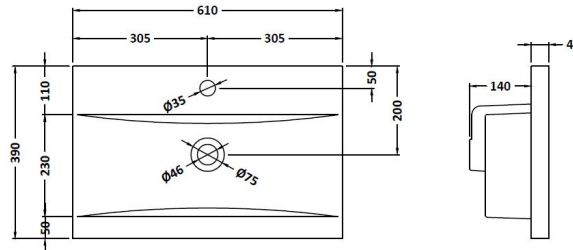

Packaging Dimensions

Height (mm):	520
Width (mm):	620
Depth (mm):	405
Gross Weight (kg):	23

Packaging Data

Box Colour:	Brown Cardboard Box - Printed
Box Qty:	0
Label Size:	0 x 0
Label Colour:	Not Applicable
Label Qty:	0

Outer Box Dimensions (If Applicable)

Height (mm):	
Width (mm):	
Depth (mm):	
Gross Weight (kg):	
Barcode:	5056462655499

Product Details

Country of Origin:	China
Fitting Instruction:	No
CE & UKCA:	
FSC Certified Materials:	Yes
Colour:	Satin Grey
Construction Method:	Cam & Wood Dowel
Construction Type:	Rigid
Cabinet Finish:	MFC Painted Gloss
Fascia Finish:	Mdf Painted Gloss
Cabinet Thickness (mm):	16
Fascia Thickness (mm):	18
Drawer Included:	Yes
Drawer Type:	80mm High Metal Softclose
No of Shelves:	0
Hinge Type:	Not Applicable
Hinge Included:	No
Adjustable Legs:	No, Not Required
Fixings Included:	Yes
Handle Style:	Modern
Waste Shroud:	Yes
Handle Included:	Yes, Supplied
Handle Type:	Bar

Sales Code: NVM013

Description: 600 Mid-Edged Basin 1 Th

Product Dimensions

Height (mm):	180
Width (mm):	610
Depth (mm):	390
Nett Weight (kg):	11

Packaging Dimensions

Height (mm):	200
Width (mm):	410
Depth (mm):	630
Gross Weight (kg):	11

Packaging Data

Box Colour:	Brown Cardboard Box - Printed
Box Qty:	1
Label Size:	100 x 50
Label Colour:	White Label
Label Qty:	2

Outer Box Dimensions (If Applicable)

Height (mm):	
Width (mm):	
Depth (mm):	
Gross Weight (kg):	
Barcode:	5055369043415