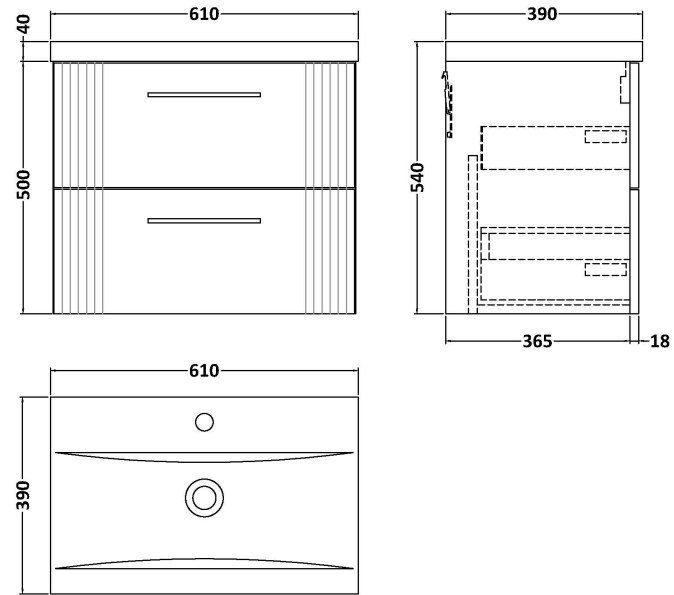

Sales Code: DPF293A

Description: 600 W/H 2-Drawer Vanity & Basin 1

Packaging Details

Barcode: 5056462675787

Sales Code: FLT293

Description: 600 W/H 2-Drawer Unit

Product Dimensions

Height (mm):	500
Width (mm):	600
Depth (mm):	383
Nett Weight (kg):	22.5

Packaging Dimensions

Height (mm):	520
Width (mm):	620
Depth (mm):	405
Gross Weight (kg):	23

Packaging Data

Box Colour:	Brown Cardboard Box - Printed
Box Qty:	0
Label Size:	0 x 0
Label Colour:	Not Applicable
Label Qty:	0

Outer Box Dimensions (If Applicable)

Height (mm):	
Width (mm):	
Depth (mm):	
Gross Weight (kg):	
Barcode:	5056462655499

Product Details

Country of Origin:	China
Fitting Instruction:	No
CE & UKCA:	
FSC Certified Materials:	Yes
Colour:	Satin Grey
Construction Method:	Cam & Wood Dowel
Construction Type:	Rigid
Cabinet Finish:	MFC Painted Gloss
Fascia Finish:	Mdf Painted Gloss
Cabinet Thickness (mm):	16
Fascia Thickness (mm):	18
Drawer Included:	Yes
Drawer Type:	80mm High Metal Softclose
No of Shelves:	0
Hinge Type:	Not Applicable
Hinge Included:	No
Adjustable Legs:	No, Not Required
Fixings Included:	Yes
Handle Style:	Modern
Waste Shroud:	Yes
Handle Included:	Yes, Supplied
Handle Type:	Bar

Sales Code: NVM013

Description: 600 Mid-Edged Basin 1 Th

Product Dimensions

Height (mm):	180
Width (mm):	610
Depth (mm):	390
Nett Weight (kg):	11

Packaging Dimensions

Height (mm):	200
Width (mm):	410
Depth (mm):	630
Gross Weight (kg):	11