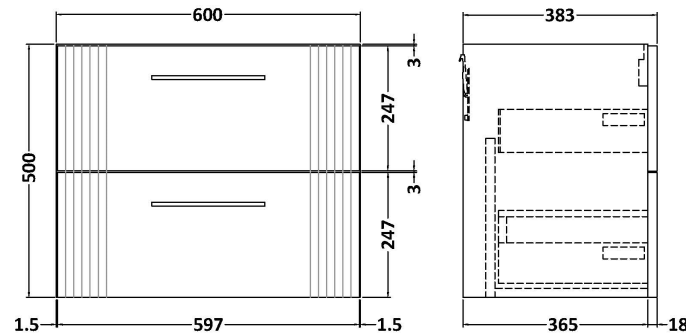

Sales Code: DPF293A

Description: 600 W/H 2-Drawer Vanity & Basin 1

Packaging Details

Barcode: 5056462675787

Sales Code: FLT293

Description: 600 W/H 2-Drawer Unit

Product Dimensions

Height (mm):	500
Width (mm):	600
Depth (mm):	383
Nett Weight (kg):	22.5

Packaging Dimensions

Height (mm):	520
Width (mm):	620
Depth (mm):	405
Gross Weight (kg):	23

Packaging Data

Box Colour:	Brown Cardboard Box - Printed
Box Qty:	0
Label Size:	0 x 0
Label Colour:	Not Applicable
Label Qty:	0

Outer Box Dimensions (If Applicable)

Height (mm):	
Width (mm):	
Depth (mm):	
Gross Weight (kg):	
Barcode:	5056462655499

Product Details

Country of Origin:	China
Fitting Instruction:	No
CE & UKCA:	
FSC Certified Materials:	Yes
Colour:	Satin Grey
Construction Method:	Cam & Wood Dowel
Construction Type:	Rigid
Cabinet Finish:	MFC Painted Gloss
Fascia Finish:	Mdf Painted Gloss
Cabinet Thickness (mm):	16
Fascia Thickness (mm):	18
Drawer Included:	Yes
Drawer Type:	80mm High Metal Softclose
No of Shelves:	0
Hinge Type:	Not Applicable
Hinge Included:	No
Adjustable Legs:	No, Not Required
Fixings Included:	Yes
Handle Style:	Modern
Waste Shroud:	Yes
Handle Included:	Yes, Supplied
Handle Type:	Bar

Sales Code: NVM013

Description: 600 Mid-Edged Basin 1 Th

Product Dimensions

Height (mm):	180
Width (mm):	610
Depth (mm):	390
Nett Weight (kg):	11

Packaging Dimensions

Height (mm):	200
Width (mm):	410
Depth (mm):	630
Gross Weight (kg):	11