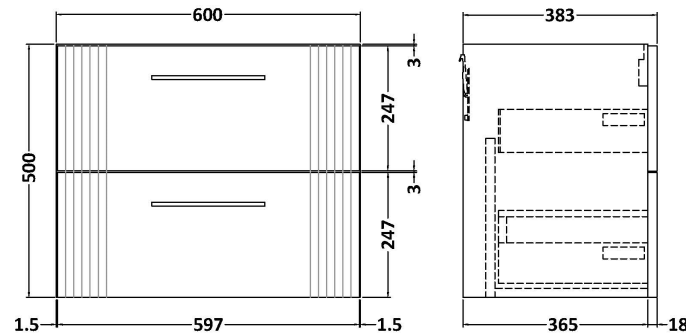

Sales Code: DPF293B

Description: 600 W/H 2-Drawer Vanity & Basin 2

Packaging Details

Barcode: 5056462675794

Sales Code: FLT293

Description: 600 W/H 2-Drawer Unit

Product Dimensions

Height (mm):	500
Width (mm):	600
Depth (mm):	383
Nett Weight (kg):	22.5

Packaging Dimensions

Height (mm):	520
Width (mm):	620
Depth (mm):	405
Gross Weight (kg):	23

Packaging Data

Box Colour:	Brown Cardboard Box - Printed
Box Qty:	0
Label Size:	0 x 0
Label Colour:	Not Applicable
Label Qty:	0

Outer Box Dimensions (If Applicable)

Height (mm):	
Width (mm):	
Depth (mm):	
Gross Weight (kg):	
Barcode:	5056462655499

Product Details

Country of Origin:	China
Fitting Instruction:	No
CE & UKCA:	
FSC Certified Materials:	Yes
Colour:	Satin Grey
Construction Method:	Cam & Wood Dowel
Construction Type:	Rigid
Cabinet Finish:	MFC Painted Gloss
Fascia Finish:	Mdf Painted Gloss
Cabinet Thickness (mm):	16
Fascia Thickness (mm):	18
Drawer Included:	Yes
Drawer Type:	80mm High Metal Softclose
No of Shelves:	0
Hinge Type:	Not Applicable
Hinge Included:	No
Adjustable Legs:	No, Not Required
Fixings Included:	Yes
Handle Style:	Modern
Waste Shroud:	Yes
Handle Included:	Yes, Supplied
Handle Type:	Bar

Sales Code: NVM003

Description: Minimalist Basin 600mm

Product Dimensions

Height (mm):	170
Width (mm):	600
Depth (mm):	390
Nett Weight (kg):	10.76

Packaging Dimensions

Height (mm):	200
Width (mm):	400
Depth (mm):	620
Gross Weight (kg):	10.76