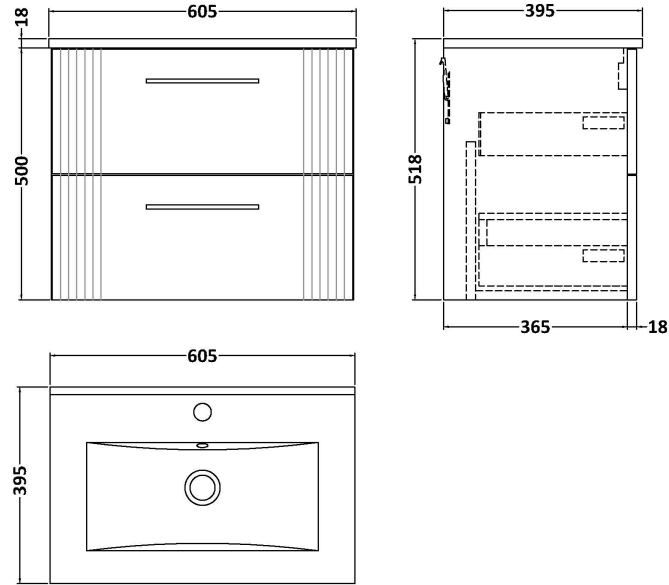

Sales Code: DPF293B

Description: 600 W/H 2-Drawer Vanity & Basin 2

Packaging Details

Barcode: 5056462675794

Sales Code: FLT293

Description: 600 W/H 2-Drawer Unit

Product Dimensions

Height (mm):	500
Width (mm):	600
Depth (mm):	383
Nett Weight (kg):	22.5

Packaging Dimensions

Height (mm):	520
Width (mm):	620
Depth (mm):	405
Gross Weight (kg):	23

Packaging Data

Box Colour:	Brown Cardboard Box - Printed
Box Qty:	0
Label Size:	0 x 0
Label Colour:	Not Applicable
Label Qty:	0

Outer Box Dimensions (If Applicable)

Height (mm):	
Width (mm):	
Depth (mm):	
Gross Weight (kg):	
Barcode:	5056462655499

Product Details

Country of Origin:	China
Fitting Instruction:	No
CE & UKCA:	
FSC Certified Materials:	Yes
Colour:	Satin Grey
Construction Method:	Cam & Wood Dowel
Construction Type:	Rigid
Cabinet Finish:	MFC Painted Gloss
Fascia Finish:	Mdf Painted Gloss
Cabinet Thickness (mm):	16
Fascia Thickness (mm):	18
Drawer Included:	Yes
Drawer Type:	80mm High Metal Softclose
No of Shelves:	0
Hinge Type:	Not Applicable
Hinge Included:	No
Adjustable Legs:	No, Not Required
Fixings Included:	Yes
Handle Style:	Modern
Waste Shroud:	Yes
Handle Included:	Yes, Supplied
Handle Type:	Bar

Sales Code: NVM003

Description: Minimalist Basin 600mm

Product Dimensions

Height (mm):	170
Width (mm):	600
Depth (mm):	390
Nett Weight (kg):	10.76

Packaging Dimensions

Height (mm):	200
Width (mm):	400
Depth (mm):	620
Gross Weight (kg):	10.76