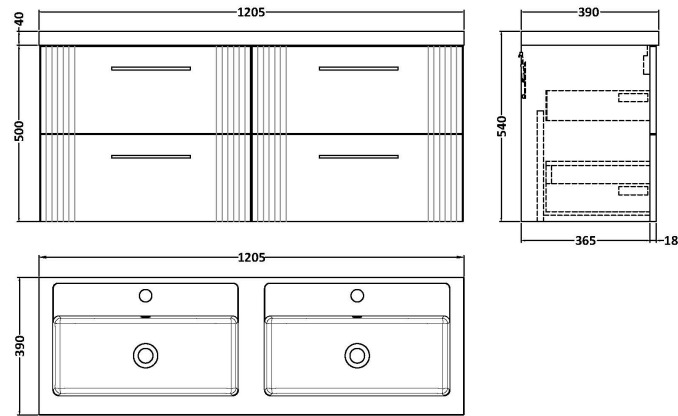

Sales Code: DPF293C

Description: 1200 W/H 4-Drawer Vanity & Double Basin

Packaging Details

Barcode: 5056462676951

Sales Code: FLT293

Description: 600 W/H 2-Drawer Unit

Product Dimensions

Height (mm):	500
Width (mm):	600
Depth (mm):	383
Nett Weight (kg):	22.5

Packaging Dimensions

Height (mm):	520
Width (mm):	620
Depth (mm):	405
Gross Weight (kg):	23

Packaging Data

Box Colour:	Brown Cardboard Box - Printed
Box Qty:	0
Label Size:	0 x 0
Label Colour:	Not Applicable
Label Qty:	0

Outer Box Dimensions (If Applicable)

Height (mm):	
Width (mm):	
Depth (mm):	
Gross Weight (kg):	
Barcode:	5056462655499

Product Details

Country of Origin:	China
Fitting Instruction:	No
CE & UKCA:	
FSC Certified Materials:	Yes
Colour:	Satin Grey
Construction Method:	Cam & Wood Dowel
Construction Type:	Rigid
Cabinet Finish:	MFC Painted Gloss
Fascia Finish:	Mdf Painted Gloss
Cabinet Thickness (mm):	16
Fascia Thickness (mm):	18
Drawer Included:	Yes
Drawer Type:	80mm High Metal Softclose
No of Shelves:	0
Hinge Type:	Not Applicable
Hinge Included:	No
Adjustable Legs:	No, Not Required
Fixings Included:	Yes
Handle Style:	Modern
Waste Shroud:	Yes
Handle Included:	Yes, Supplied
Handle Type:	Bar

Sales Code: PMB424

Description: Double Polymarble Basin 1205 X 390

Product Dimensions

Height (mm):	390
Width (mm):	1205
Depth (mm):	157
Nett Weight (kg):	18.12

Packaging Dimensions

Height (mm):	100
Width (mm):	1205
Depth (mm):	400
Gross Weight (kg):	18.12