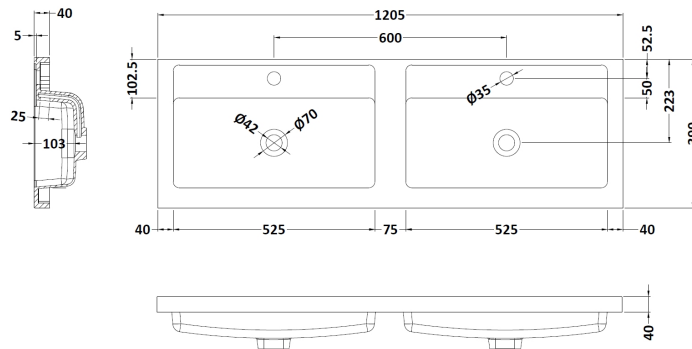

Packaging Dimensions

Height (mm):	520
Width (mm):	620
Depth (mm):	405
Gross Weight (kg):	23

Packaging Data

Box Colour:	Brown Cardboard Box - Printed
Box Qty:	0
Label Size:	0 x 0
Label Colour:	Not Applicable
Label Qty:	0

Outer Box Dimensions (If Applicable)

Height (mm):	
Width (mm):	
Depth (mm):	
Gross Weight (kg):	
Barcode:	5056462655499

Product Details

Country of Origin:	China
Fitting Instruction:	No
CE & UKCA:	
FSC Certified Materials:	Yes
Colour:	Satin Grey
Construction Method:	Cam & Wood Dowel
Construction Type:	Rigid
Cabinet Finish:	MFC Painted Gloss
Fascia Finish:	Mdf Painted Gloss
Cabinet Thickness (mm):	16
Fascia Thickness (mm):	18
Drawer Included:	Yes
Drawer Type:	80mm High Metal Softclose
No of Shelves:	0
Hinge Type:	Not Applicable
Hinge Included:	No
Adjustable Legs:	No, Not Required
Fixings Included:	Yes
Handle Style:	Modern
Waste Shroud:	Yes
Handle Included:	Yes, Supplied
Handle Type:	Bar

Sales Code: PMB424

Description: Double Polymarble Basin 1205 X 390

Product Dimensions

Height (mm):	390
Width (mm):	1205
Depth (mm):	157
Nett Weight (kg):	18.12

Packaging Dimensions

Height (mm):	100
Width (mm):	1205
Depth (mm):	400
Gross Weight (kg):	18.12

Packaging Data

Box Colour:	Brown Cardboard Box - Printed
Box Qty:	1
Label Size:	100 x 50
Label Colour:	White Label
Label Qty:	2

Outer Box Dimensions (If Applicable)

Height (mm):	
Width (mm):	
Depth (mm):	
Gross Weight (kg):	
Barcode:	5056211815136