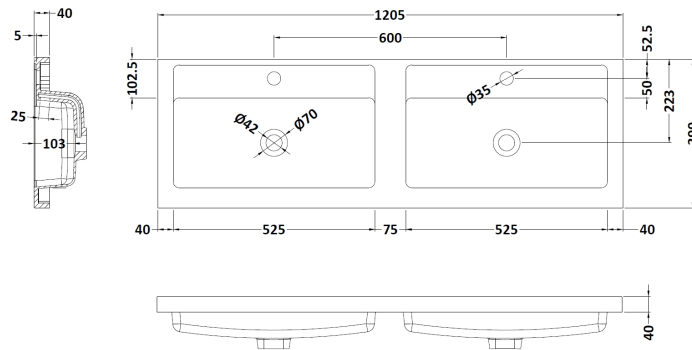

Packaging Dimensions

Height (mm):	520
Width (mm):	620
Depth (mm):	405
Gross Weight (kg):	23

Packaging Data

Box Colour:	Brown Cardboard Box - Printed
Box Qty:	0
Label Size:	0 x 0
Label Colour:	Not Applicable
Label Qty:	0

Outer Box Dimensions (If Applicable)

Height (mm):	
Width (mm):	
Depth (mm):	
Gross Weight (kg):	
Barcode:	5056462655499

Product Details

Country of Origin:	China
Fitting Instruction:	No
CE & UKCA:	
FSC Certified Materials:	Yes
Colour:	Satin Grey
Construction Method:	Cam & Wood Dowel
Construction Type:	Rigid
Cabinet Finish:	MFC Painted Gloss
Fascia Finish:	Mdf Painted Gloss
Cabinet Thickness (mm):	16
Fascia Thickness (mm):	18
Drawer Included:	Yes
Drawer Type:	80mm High Metal Softclose
No of Shelves:	0
Hinge Type:	Not Applicable
Hinge Included:	No
Adjustable Legs:	No, Not Required
Fixings Included:	Yes
Handle Style:	Modern
Waste Shroud:	Yes
Handle Included:	Yes, Supplied
Handle Type:	Bar

Sales Code: PMB424

Description: Double Polymarble Basin 1205 X 390

Product Dimensions

Height (mm):	390
Width (mm):	1205
Depth (mm):	157
Nett Weight (kg):	18.12

Packaging Dimensions

Height (mm):	100
Width (mm):	1205
Depth (mm):	400
Gross Weight (kg):	18.12

Packaging Data

Box Colour:	Brown Cardboard Box - Printed
Box Qty:	1
Label Size:	100 x 50
Label Colour:	White Label
Label Qty:	2

Outer Box Dimensions (If Applicable)

Height (mm):	
Width (mm):	
Depth (mm):	
Gross Weight (kg):	
Barcode:	5056211815136