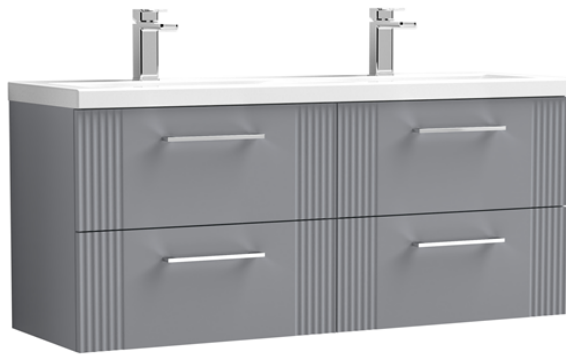

**Sales Code:** DPF293F

**Description:** 1200 W/H 4-Drawer Vanity & Double Basin

**Packaging Details**

Barcode: 5056462676944

Sales Code: FLT293

Description: 600 W/H 2-Drawer Unit

**Product Dimensions**

Height (mm):	500
Width (mm):	600
Depth (mm):	383
Nett Weight (kg):	22.5

**Outer Box Dimensions (If Applicable)**

Height (mm):	
Width (mm):	
Depth (mm):	
Gross Weight (kg):	
Barcode:	5056462655499

**Product Details**

Country of Origin:	China
Fitting Instruction:	No
CE & UKCA:	
FSC Certified Materials:	Yes
Colour:	Satin Grey
Construction Method:	Cam & Wood Dowel
Construction Type:	Rigid
Cabinet Finish:	MFC Painted Gloss
Fascia Finish:	Mdf Painted Gloss
Cabinet Thickness (mm):	16
Fascia Thickness (mm):	18
Drawer Included:	Yes
Drawer Type:	80mm High Metal Softclose
No of Shelves:	0
Hinge Type:	Not Applicable
Hinge Included:	No
Adjustable Legs:	No, Not Required
Fixings Included:	Yes
Handle Style:	Modern
Waste Shroud:	Yes
Handle Included:	Yes, Supplied
Handle Type:	Bar

Sales Code: CBM424

Description: Double Ceramic Basin 1208X392

### Product Dimensions

Height (mm):	390
Width (mm):	1205
Depth (mm):	175
Nett Weight (kg):	27