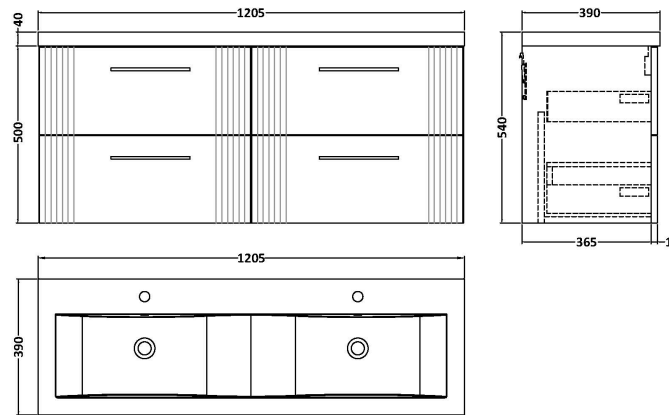

**Sales Code:** DPF293F

**Description:** 1200 W/H 4-Drawer Vanity & Double Basin

**Packaging Details**

Barcode: 5056462676944

Sales Code: FLT293

Description: 600 W/H 2-Drawer Unit

**Product Dimensions**

Height (mm):	500
Width (mm):	600
Depth (mm):	383
Nett Weight (kg):	22.5

**Packaging Dimensions**

Height (mm):	520
Width (mm):	620
Depth (mm):	405
Gross Weight (kg):	23

**Packaging Data**

Box Colour:	Brown Cardboard Box - Printed
Box Qty:	0
Label Size:	0 x 0
Label Colour:	Not Applicable
Label Qty:	0

### Product Dimensions

Height (mm):	390
Width (mm):	1205
Depth (mm):	175
Nett Weight (kg):	27

### Packaging Dimensions

Height (mm):	205
Width (mm):	1270
Depth (mm):	510
Gross Weight (kg):	27