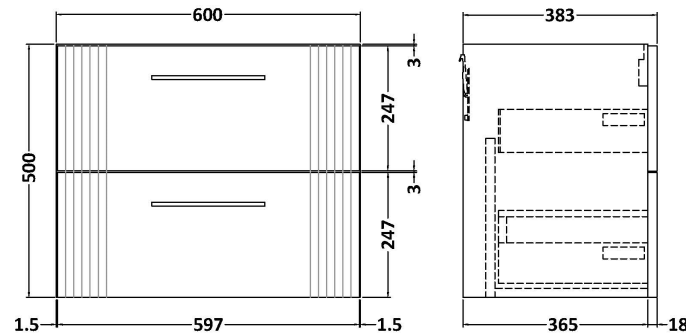

### Product Dimensions

Height (mm):	500
Width (mm):	600
Depth (mm):	383
Nett Weight (kg):	22.5

### Packaging Dimensions

Height (mm):	520
Width (mm):	620
Depth (mm):	405
Gross Weight (kg):	23

### Product Dimensions

Height (mm):	160
Width (mm):	610
Depth (mm):	440
Nett Weight (kg):	11

### Packaging Dimensions

Height (mm):	190
Width (mm):	630
Depth (mm):	415
Gross Weight (kg):	11.5