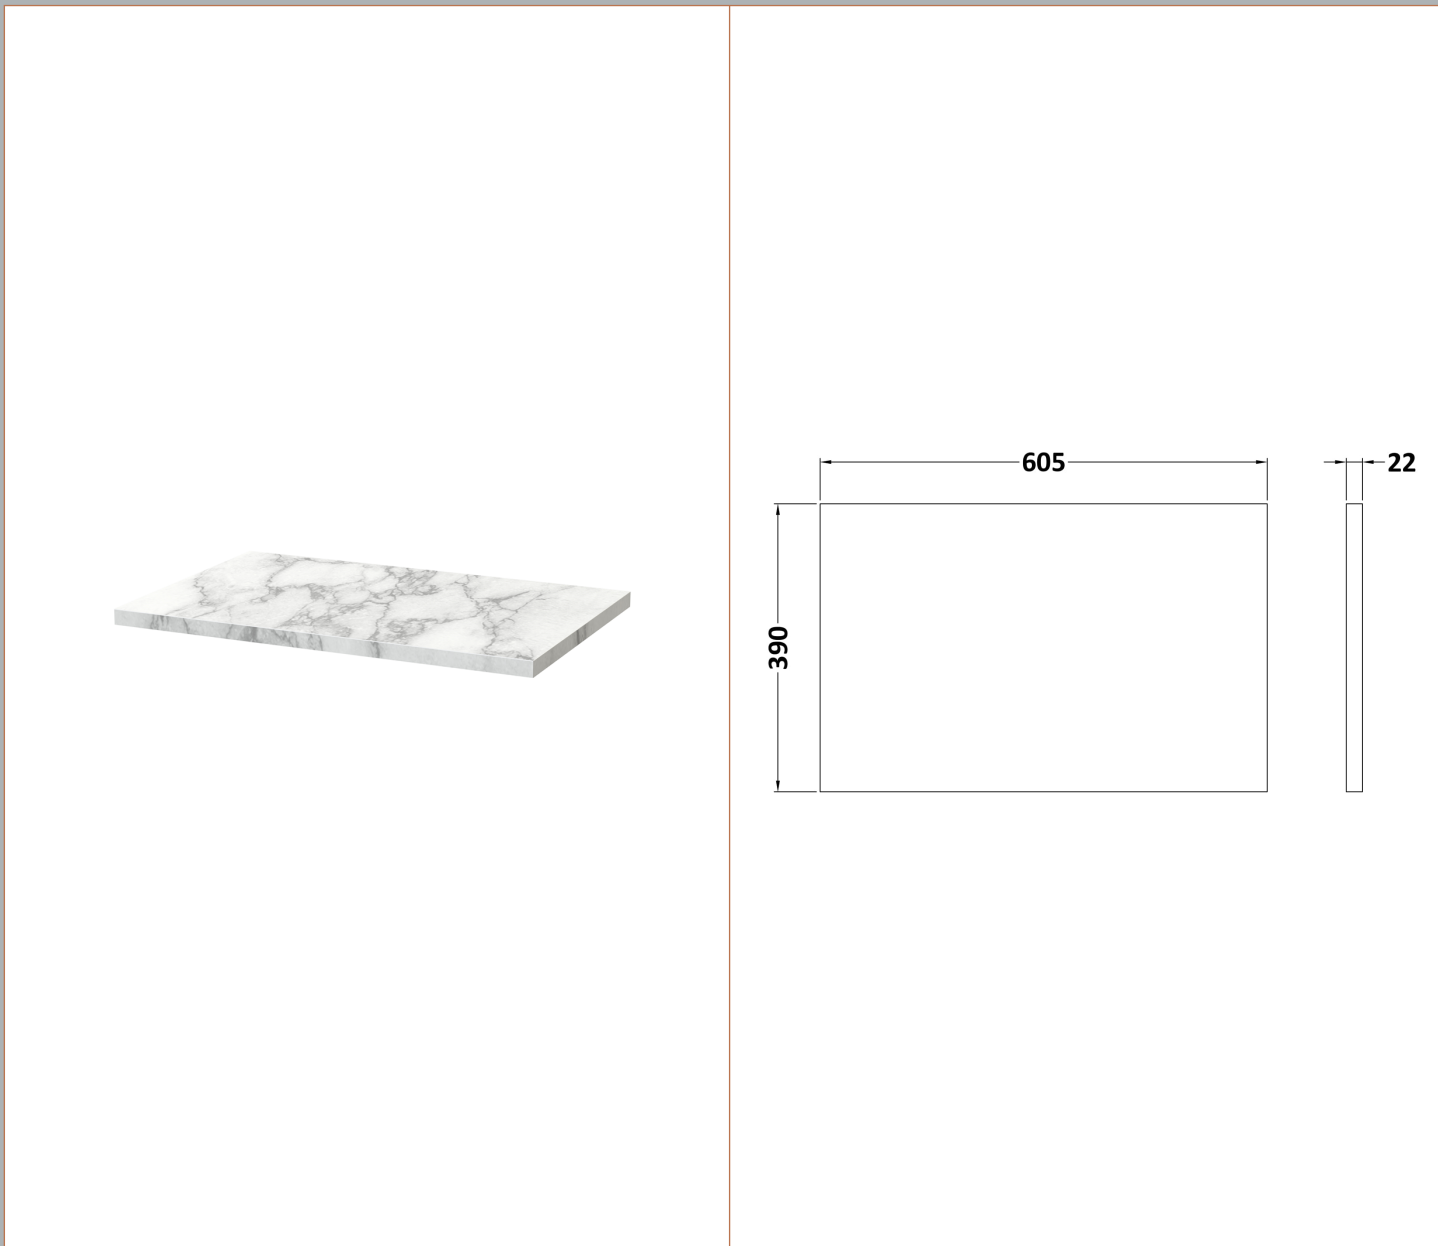

Sales Code: DPF293LCM

Description: 600 W/H 2-Drawer Vanity & Laminate Top

### Packaging Details

Barcode: 5056678455722

**Sales Code:** LCM600

**Description:** Laminate Worktop 605X390x22mm

**Product Dimensions**

Height (mm):	22
Width (mm):	605
Depth (mm):	390
Nett Weight (kg):	2

**Packaging Dimensions**

Height (mm):	25
Width (mm):	610
Depth (mm):	455
Gross Weight (kg):	2

**Packaging Data**

Box Colour:	Brown Cardboard Box
Box Qty:	1
Label Size:	100 x 50
Label Colour:	White Label
Label Qty:	1

### Product Dimensions

Height (mm):	500
Width (mm):	600
Depth (mm):	383
Nett Weight (kg):	22.5