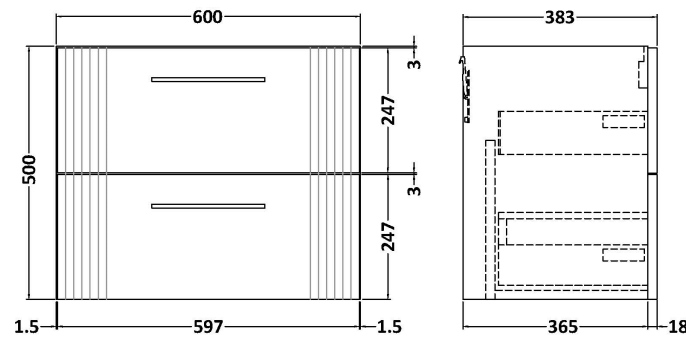

### Packaging Details

Barcode: 5056678455722

**Sales Code:** LCM600

**Description:** Laminate Worktop 605X390x22mm

**Product Dimensions**

Height (mm):	22
Width (mm):	605
Depth (mm):	390
Nett Weight (kg):	2

**Packaging Dimensions**

Height (mm):	25
Width (mm):	610
Depth (mm):	455
Gross Weight (kg):	2

**Packaging Data**

Box Colour:	Brown Cardboard Box
Box Qty:	1
Label Size:	100 x 50
Label Colour:	White Label
Label Qty:	1

### Product Dimensions

Height (mm):	500
Width (mm):	600
Depth (mm):	383
Nett Weight (kg):	22.5

### Packaging Dimensions

Height (mm):	520
Width (mm):	620
Depth (mm):	405
Gross Weight (kg):	23