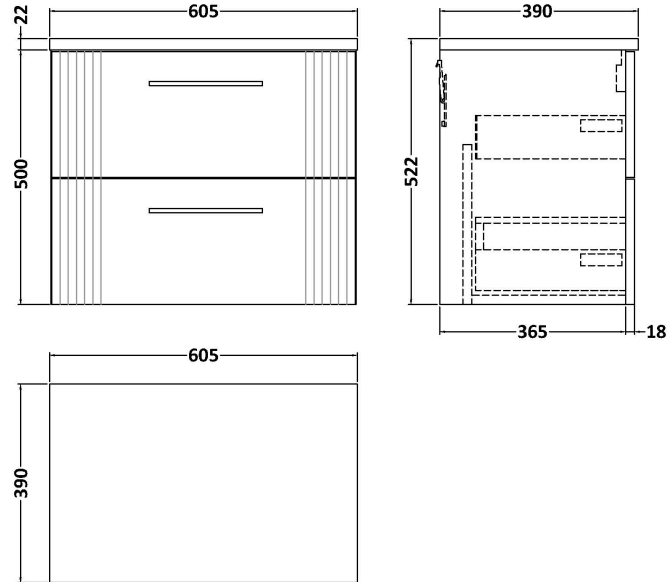

### Packaging Details

Barcode: 5056678455722

**Sales Code:** LCM600

**Description:** Laminate Worktop 605X390x22mm

**Product Dimensions**

Height (mm):	22
Width (mm):	605
Depth (mm):	390
Nett Weight (kg):	2

**Packaging Dimensions**

Height (mm):	25
Width (mm):	610
Depth (mm):	455
Gross Weight (kg):	2

**Packaging Data**

Box Colour:	Brown Cardboard Box
Box Qty:	1
Label Size:	100 x 50
Label Colour:	White Label
Label Qty:	1

### Product Dimensions

Height (mm):	500
Width (mm):	600
Depth (mm):	383
Nett Weight (kg):	22.5

### Packaging Dimensions

Height (mm):	520
Width (mm):	620
Depth (mm):	405
Gross Weight (kg):	23