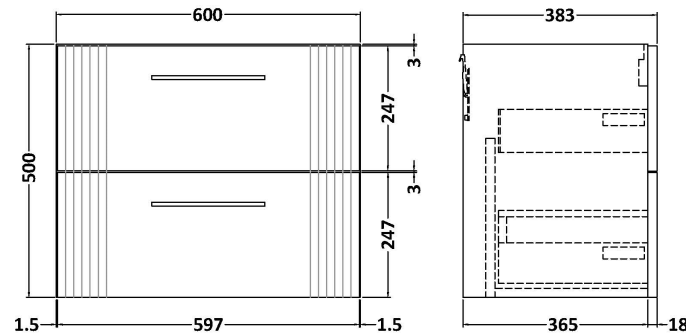

### Product Dimensions

Height (mm):	500
Width (mm):	600
Depth (mm):	383
Nett Weight (kg):	22.5

### Packaging Dimensions

Height (mm):	520
Width (mm):	620
Depth (mm):	405
Gross Weight (kg):	23

### Product Dimensions

Height (mm):	18
Width (mm):	605
Depth (mm):	390
Nett Weight (kg):	2.5

### Packaging Dimensions

Height (mm):	25
Width (mm):	625
Depth (mm):	410
Gross Weight (kg):	2.5