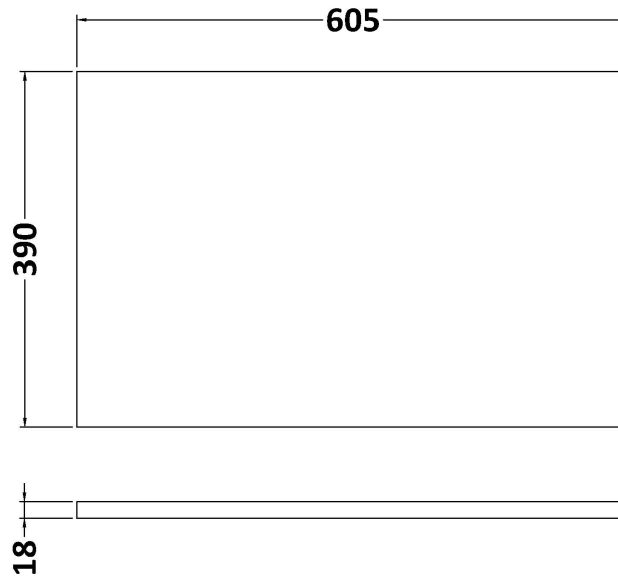

### Product Dimensions

Height (mm):	500
Width (mm):	600
Depth (mm):	383
Nett Weight (kg):	22.5

### Packaging Dimensions

Height (mm):	520
Width (mm):	620
Depth (mm):	405
Gross Weight (kg):	23

### Outer Box Dimensions (If Applicable)

Height (mm):	
Width (mm):	
Depth (mm):	
Gross Weight (kg):	
Barcode:	5056462655499

### Product Dimensions

Height (mm):	18
Width (mm):	605
Depth (mm):	390
Nett Weight (kg):	2.5