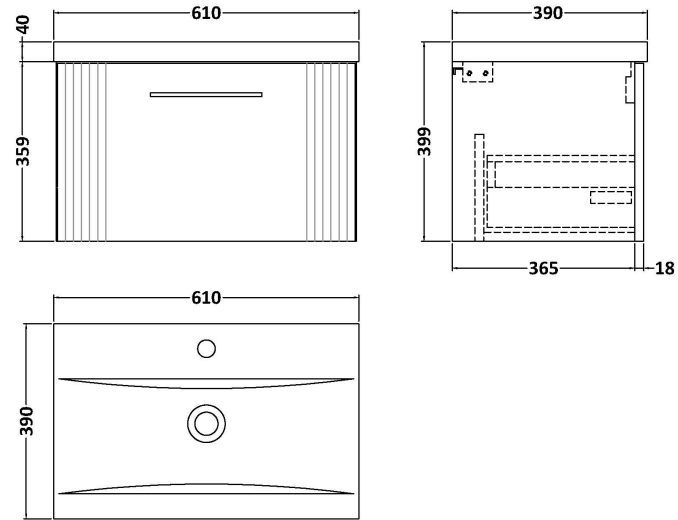

Sales Code: DPF294A

Description: 600 W/H Single Drawer Vanity & Basin 1

Packaging Details

Barcode: 5056462675435

Sales Code: FLT294

Description: 600 W/H Single Drawer Unit

Product Dimensions

Height (mm):	359
Width (mm):	600
Depth (mm):	383
Nett Weight (kg):	13

Packaging Dimensions

Height (mm):	380
Width (mm):	620
Depth (mm):	405
Gross Weight (kg):	13.5

Packaging Data

Box Colour:	Brown Cardboard Box - Printed
Box Qty:	0
Label Size:	0 x 0
Label Colour:	Not Applicable
Label Qty:	0

Outer Box Dimensions (If Applicable)

Height (mm):	
Width (mm):	
Depth (mm):	
Gross Weight (kg):	
Barcode:	5056462655451

Product Details

Country of Origin:	China
Fitting Instruction:	No
CE & UKCA:	
FSC Certified Materials:	Yes
Colour:	Satin Grey
Construction Method:	Cam & Wood Dowel
Construction Type:	Rigid
Cabinet Finish:	MFC Painted Gloss
Fascia Finish:	Mdf Painted Gloss
Cabinet Thickness (mm):	16
Fascia Thickness (mm):	18
Drawer Included:	Yes
Drawer Type:	80mm High Metal S/C Inc Galler
No of Shelves:	0
Hinge Type:	Not Applicable
Hinge Included:	No
Adjustable Legs:	No, Not Required
Fixings Included:	Yes
Handle Style:	Modern
Waste Shroud:	Yes
Handle Included:	Yes, Supplied
Handle Type:	Bar

Sales Code: NVM013

Description: 600 Mid-Edged Basin 1 Th

Product Dimensions

Height (mm):	180
Width (mm):	610
Depth (mm):	390
Nett Weight (kg):	11

Packaging Dimensions

Height (mm):	200
Width (mm):	410
Depth (mm):	630
Gross Weight (kg):	11