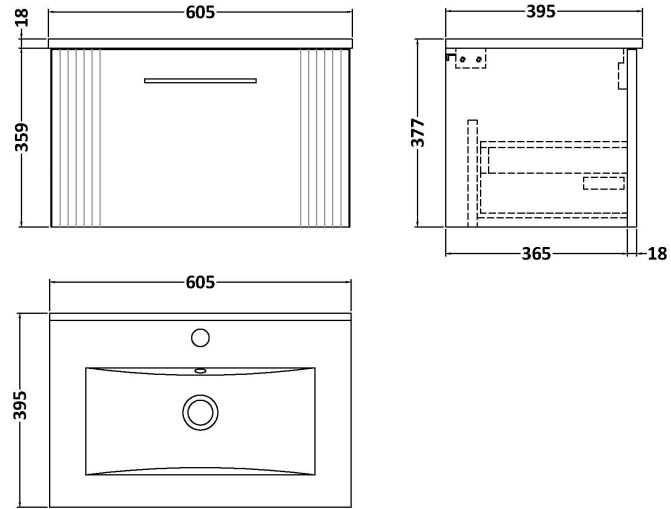

Sales Code: DPF294B

Description: 600 W/H Single Drawer Vanity & Basin 2

Packaging Details

Barcode: 5056462675442

Sales Code: FLT294

Description: 600 W/H Single Drawer Unit

Product Dimensions

Height (mm):	359
Width (mm):	600
Depth (mm):	383
Nett Weight (kg):	13

Packaging Dimensions

Height (mm):	380
Width (mm):	620
Depth (mm):	405
Gross Weight (kg):	13.5

Packaging Data

Box Colour:	Brown Cardboard Box - Printed
Box Qty:	0
Label Size:	0 x 0
Label Colour:	Not Applicable
Label Qty:	0

Outer Box Dimensions (If Applicable)

Height (mm):	
Width (mm):	
Depth (mm):	
Gross Weight (kg):	
Barcode:	5056462655451

Product Details

Country of Origin:	China
Fitting Instruction:	No
CE & UKCA:	
FSC Certified Materials:	Yes
Colour:	Satin Grey
Construction Method:	Cam & Wood Dowel
Construction Type:	Rigid
Cabinet Finish:	MFC Painted Gloss
Fascia Finish:	Mdf Painted Gloss
Cabinet Thickness (mm):	16
Fascia Thickness (mm):	18
Drawer Included:	Yes
Drawer Type:	80mm High Metal S/C Inc Galler
No of Shelves:	0
Hinge Type:	Not Applicable
Hinge Included:	No
Adjustable Legs:	No, Not Required
Fixings Included:	Yes
Handle Style:	Modern
Waste Shroud:	Yes
Handle Included:	Yes, Supplied
Handle Type:	Bar

Sales Code: NVM003

Description: Minimalist Basin 600mm

Product Dimensions

Height (mm):	170
Width (mm):	600
Depth (mm):	390
Nett Weight (kg):	10.76

Packaging Dimensions

Height (mm):	200
Width (mm):	400
Depth (mm):	620
Gross Weight (kg):	10.76