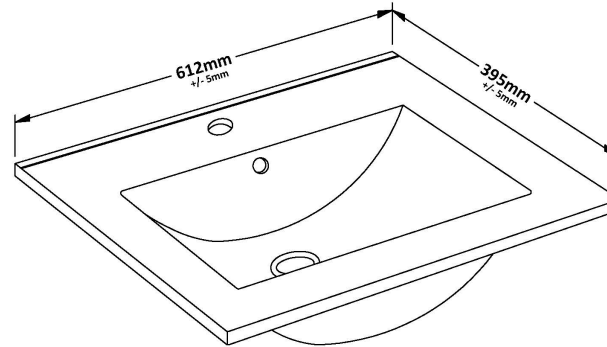

Packaging Dimensions

Height (mm):	380
Width (mm):	620
Depth (mm):	405
Gross Weight (kg):	13.5

Packaging Data

Box Colour:	Brown Cardboard Box - Printed
Box Qty:	0
Label Size:	0 x 0
Label Colour:	Not Applicable
Label Qty:	0

Outer Box Dimensions (If Applicable)

Height (mm):	
Width (mm):	
Depth (mm):	
Gross Weight (kg):	
Barcode:	5056462655451

Product Details

Country of Origin:	China
Fitting Instruction:	No
CE & UKCA:	
FSC Certified Materials:	Yes
Colour:	Satin Grey
Construction Method:	Cam & Wood Dowel
Construction Type:	Rigid
Cabinet Finish:	MFC Painted Gloss
Fascia Finish:	Mdf Painted Gloss
Cabinet Thickness (mm):	16
Fascia Thickness (mm):	18
Drawer Included:	Yes
Drawer Type:	80mm High Metal S/C Inc Galler
No of Shelves:	0
Hinge Type:	Not Applicable
Hinge Included:	No
Adjustable Legs:	No, Not Required
Fixings Included:	Yes
Handle Style:	Modern
Waste Shroud:	Yes
Handle Included:	Yes, Supplied
Handle Type:	Bar

Sales Code: NVM003

Description: Minimalist Basin 600mm

Product Dimensions

Height (mm):	170
Width (mm):	600
Depth (mm):	390
Nett Weight (kg):	10.76

Packaging Dimensions

Height (mm):	200
Width (mm):	400
Depth (mm):	620
Gross Weight (kg):	10.76

Packaging Data

Box Colour:	Brown Cardboard Box - Printed
Box Qty:	1
Label Size:	100 x 50
Label Colour:	White Label
Label Qty:	2

Outer Box Dimensions (If Applicable)

Height (mm):	
Width (mm):	
Depth (mm):	
Gross Weight (kg):	
Barcode:	5055146194668