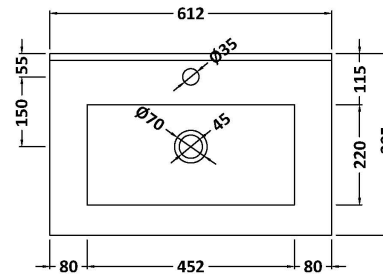

Packaging Dimensions

Height (mm):	380
Width (mm):	620
Depth (mm):	405
Gross Weight (kg):	13.5

Packaging Data

Box Colour:	Brown Cardboard Box - Printed
Box Qty:	0
Label Size:	0 x 0
Label Colour:	Not Applicable
Label Qty:	0

Outer Box Dimensions (If Applicable)

Height (mm):	
Width (mm):	
Depth (mm):	
Gross Weight (kg):	
Barcode:	5056462655451

Product Details

Country of Origin:	China
Fitting Instruction:	No
CE & UKCA:	
FSC Certified Materials:	Yes
Colour:	Satin Grey
Construction Method:	Cam & Wood Dowel
Construction Type:	Rigid
Cabinet Finish:	MFC Painted Gloss
Fascia Finish:	Mdf Painted Gloss
Cabinet Thickness (mm):	16
Fascia Thickness (mm):	18
Drawer Included:	Yes
Drawer Type:	80mm High Metal S/C Inc Galler
No of Shelves:	0
Hinge Type:	Not Applicable
Hinge Included:	No
Adjustable Legs:	No, Not Required
Fixings Included:	Yes
Handle Style:	Modern
Waste Shroud:	Yes
Handle Included:	Yes, Supplied
Handle Type:	Bar

Sales Code: NVM003

Description: Minimalist Basin 600mm

Product Dimensions

Height (mm):	170
Width (mm):	600
Depth (mm):	390
Nett Weight (kg):	10.76

Packaging Dimensions

Height (mm):	200
Width (mm):	400
Depth (mm):	620
Gross Weight (kg):	10.76

Packaging Data

Box Colour:	Brown Cardboard Box - Printed
Box Qty:	1
Label Size:	100 x 50
Label Colour:	White Label
Label Qty:	2

Outer Box Dimensions (If Applicable)

Height (mm):	
Width (mm):	
Depth (mm):	
Gross Weight (kg):	
Barcode:	5055146194668