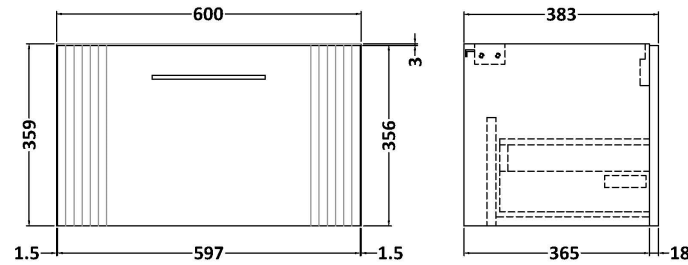

Sales Code: DPF294B

Description: 600 W/H Single Drawer Vanity & Basin 2

Packaging Details

Barcode: 5056462675442

Sales Code: FLT294

Description: 600 W/H Single Drawer Unit

Product Dimensions

Height (mm):	359
Width (mm):	600
Depth (mm):	383
Nett Weight (kg):	13

Packaging Dimensions

Height (mm):	380
Width (mm):	620
Depth (mm):	405
Gross Weight (kg):	13.5

Packaging Data

Box Colour:	Brown Cardboard Box - Printed
Box Qty:	0
Label Size:	0 x 0
Label Colour:	Not Applicable
Label Qty:	0

Sales Code: NVM003

Description: Minimalist Basin 600mm

Product Dimensions

Height (mm):	170
Width (mm):	600
Depth (mm):	390
Nett Weight (kg):	10.76

Packaging Dimensions

Height (mm):	200
Width (mm):	400
Depth (mm):	620
Gross Weight (kg):	10.76

Packaging Data

Box Colour:	Brown Cardboard Box - Printed
Box Qty:	1
Label Size:	100 x 50
Label Colour:	White Label
Label Qty:	2

Outer Box Dimensions (If Applicable)

Height (mm):	
Width (mm):	
Depth (mm):	
Gross Weight (kg):	
Barcode:	5055146194668