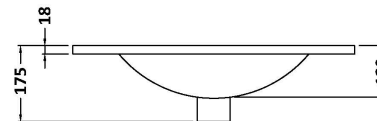

Packaging Dimensions

Height (mm):	380
Width (mm):	620
Depth (mm):	405
Gross Weight (kg):	13.5

Packaging Data

Box Colour:	Brown Cardboard Box - Printed
Box Qty:	0
Label Size:	0 x 0
Label Colour:	Not Applicable
Label Qty:	0

Outer Box Dimensions (If Applicable)

Height (mm):	
Width (mm):	
Depth (mm):	
Gross Weight (kg):	
Barcode:	5056462655451

Product Details

Country of Origin:	China
Fitting Instruction:	No
CE & UKCA:	
FSC Certified Materials:	Yes
Colour:	Satin Grey
Construction Method:	Cam & Wood Dowel
Construction Type:	Rigid
Cabinet Finish:	MFC Painted Gloss
Fascia Finish:	Mdf Painted Gloss
Cabinet Thickness (mm):	16
Fascia Thickness (mm):	18
Drawer Included:	Yes
Drawer Type:	80mm High Metal S/C Inc Galler
No of Shelves:	0
Hinge Type:	Not Applicable
Hinge Included:	No
Adjustable Legs:	No, Not Required
Fixings Included:	Yes
Handle Style:	Modern
Waste Shroud:	Yes
Handle Included:	Yes, Supplied
Handle Type:	Bar

Sales Code: NVM003

Description: Minimalist Basin 600mm

Product Dimensions

Height (mm):	170
Width (mm):	600
Depth (mm):	390
Nett Weight (kg):	10.76

Packaging Dimensions

Height (mm):	200
Width (mm):	400
Depth (mm):	620
Gross Weight (kg):	10.76

Packaging Data

Box Colour:	Brown Cardboard Box - Printed
Box Qty:	1
Label Size:	100 x 50
Label Colour:	White Label
Label Qty:	2

Outer Box Dimensions (If Applicable)

Height (mm):	
Width (mm):	
Depth (mm):	
Gross Weight (kg):	
Barcode:	5055146194668