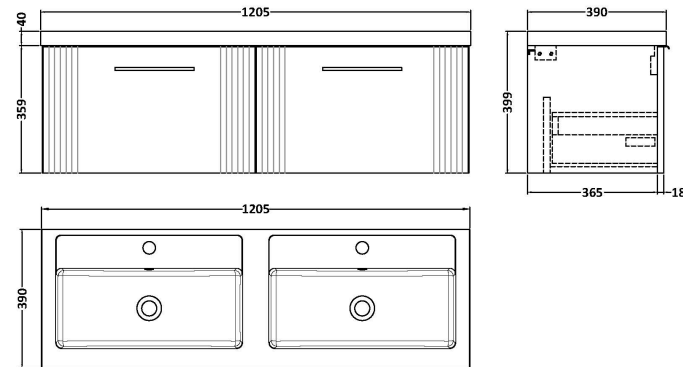

Sales Code: DPF294C

Description: 1200 W/H 2-Drawer Vanity & Double Basin

Packaging Details

Barcode: 5056462676807