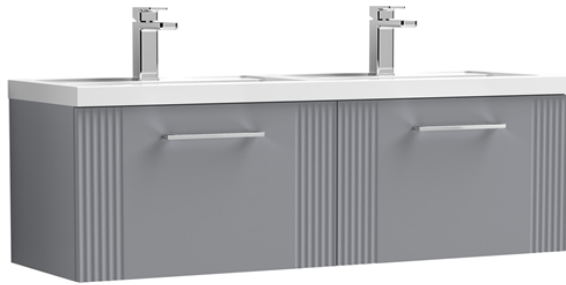

Sales Code: DPF294C

Description: 1200 W/H 2-Drawer Vanity & Double Basin

### Packaging Details

Barcode: 5056462676807

Sales Code: FLT294

Description: 600 W/H Single Drawer Unit

### Product Dimensions

Height (mm):	359
Width (mm):	600
Depth (mm):	383
Nett Weight (kg):	13