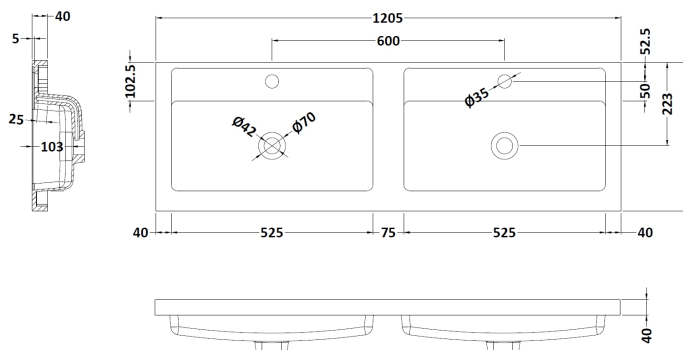

### Product Dimensions

Height (mm):	359
Width (mm):	600
Depth (mm):	383
Nett Weight (kg):	13

### Packaging Dimensions

Height (mm):	380
Width (mm):	620
Depth (mm):	405
Gross Weight (kg):	13.5

### Outer Box Dimensions (If Applicable)

Height (mm):	
Width (mm):	
Depth (mm):	
Gross Weight (kg):	
Barcode:	5056462655451

### Product Dimensions

Height (mm):	390
Width (mm):	1205
Depth (mm):	157
Nett Weight (kg):	18.12