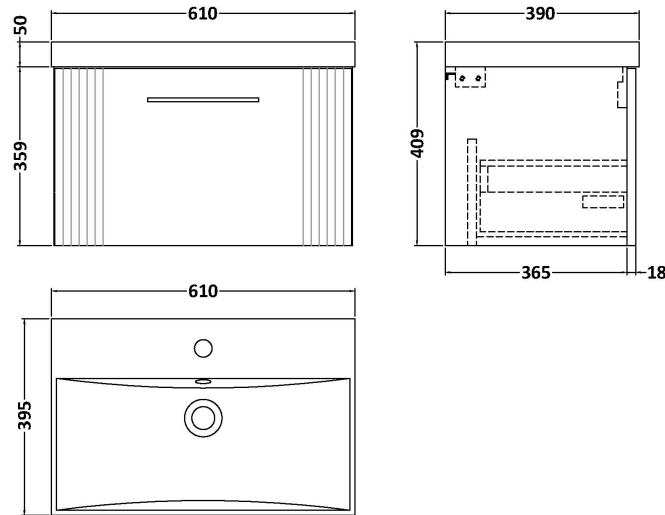

Sales Code: DPF294D

Description: 600 W/H Single Drawer Vanity & Basin 3

Packaging Details

Barcode: 5056462675459

Sales Code: FLT294

Description: 600 W/H Single Drawer Unit

Product Dimensions

Height (mm):	359
Width (mm):	600
Depth (mm):	383
Nett Weight (kg):	13

Packaging Dimensions

Height (mm):	380
Width (mm):	620
Depth (mm):	405
Gross Weight (kg):	13.5

Packaging Data

Box Colour:	Brown Cardboard Box - Printed
Box Qty:	0
Label Size:	0 x 0
Label Colour:	Not Applicable
Label Qty:	0

Outer Box Dimensions (If Applicable)

Height (mm):	
Width (mm):	
Depth (mm):	
Gross Weight (kg):	
Barcode:	5056462655451

Product Details

Country of Origin:	China
Fitting Instruction:	No
CE & UKCA:	
FSC Certified Materials:	Yes
Colour:	Satin Grey
Construction Method:	Cam & Wood Dowel
Construction Type:	Rigid
Cabinet Finish:	MFC Painted Gloss
Fascia Finish:	Mdf Painted Gloss
Cabinet Thickness (mm):	16
Fascia Thickness (mm):	18
Drawer Included:	Yes
Drawer Type:	80mm High Metal S/C Inc Galler
No of Shelves:	0
Hinge Type:	Not Applicable
Hinge Included:	No
Adjustable Legs:	No, Not Required
Fixings Included:	Yes
Handle Style:	Modern
Waste Shroud:	Yes
Handle Included:	Yes, Supplied
Handle Type:	Bar

Sales Code: NVM033

Description: 600 Thin Edged Basin 1Th

Product Dimensions

Height (mm):	170
Width (mm):	610
Depth (mm):	395
Nett Weight (kg):	11

Packaging Dimensions

Height (mm):	190
Width (mm):	630
Depth (mm):	415
Gross Weight (kg):	11.5