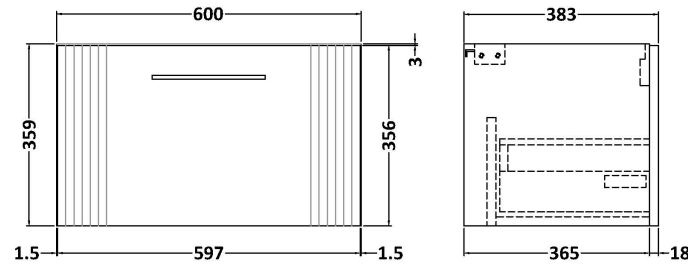

Sales Code: DPF294D

Description: 600 W/H Single Drawer Vanity & Basin 3

Packaging Details

Barcode: 5056462675459

Sales Code: FLT294

Description: 600 W/H Single Drawer Unit

Product Dimensions

Height (mm):	359
Width (mm):	600
Depth (mm):	383
Nett Weight (kg):	13

Packaging Dimensions

Height (mm):	380
Width (mm):	620
Depth (mm):	405
Gross Weight (kg):	13.5

Packaging Data

Box Colour:	Brown Cardboard Box - Printed
Box Qty:	0
Label Size:	0 x 0
Label Colour:	Not Applicable
Label Qty:	0

Sales Code: NVM033

Description: 600 Thin Edged Basin 1Th

Product Dimensions

Height (mm):	170
Width (mm):	610
Depth (mm):	395
Nett Weight (kg):	11

Packaging Dimensions

Height (mm):	190
Width (mm):	630
Depth (mm):	415
Gross Weight (kg):	11.5

Packaging Data

Box Colour:	Brown Cardboard Box - Printed
Box Qty:	1
Label Size:	100 x 50
Label Colour:	White Label
Label Qty:	2

Outer Box Dimensions (If Applicable)

Height (mm):	
Width (mm):	
Depth (mm):	
Gross Weight (kg):	
Barcode:	5056211853428