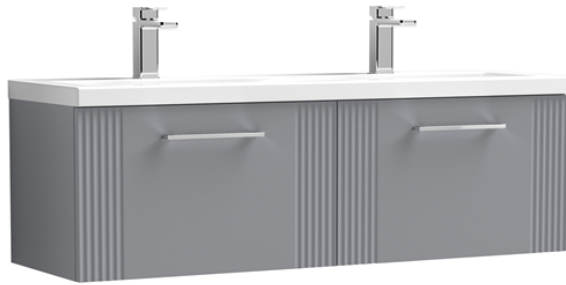

Sales Code: DPF294F

Description: 1200 W/H 2-Drawer Vanity & Double Basin

Packaging Details

Barcode: 5056462676791

Sales Code: FLT294

Description: 600 W/H Single Drawer Unit

Product Dimensions

Height (mm):	359
Width (mm):	600
Depth (mm):	383
Nett Weight (kg):	13

Outer Box Dimensions (If Applicable)

Height (mm):	
Width (mm):	
Depth (mm):	
Gross Weight (kg):	
Barcode:	5056462655451

Product Details

Country of Origin:	China
Fitting Instruction:	No
CE & UKCA:	
FSC Certified Materials:	Yes
Colour:	Satin Grey
Construction Method:	Cam & Wood Dowel
Construction Type:	Rigid
Cabinet Finish:	MFC Painted Gloss
Fascia Finish:	Mdf Painted Gloss
Cabinet Thickness (mm):	16
Fascia Thickness (mm):	18
Drawer Included:	Yes
Drawer Type:	80mm High Metal S/C Inc Galler
No of Shelves:	0
Hinge Type:	Not Applicable
Hinge Included:	No
Adjustable Legs:	No, Not Required
Fixings Included:	Yes
Handle Style:	Modern
Waste Shroud:	Yes
Handle Included:	Yes, Supplied
Handle Type:	Bar

Sales Code: CBM424

Description: Double Ceramic Basin 1208X392

Product Dimensions

Height (mm):	390
Width (mm):	1205
Depth (mm):	175
Nett Weight (kg):	27

Packaging Dimensions

Height (mm):	205
Width (mm):	1270
Depth (mm):	510
Gross Weight (kg):	27