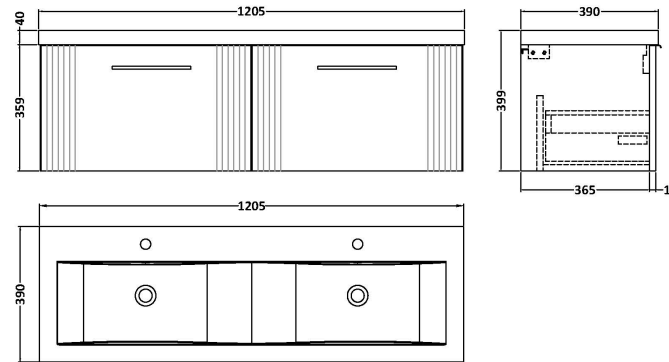

Sales Code: DPF294F

Description: 1200 W/H 2-Drawer Vanity & Double Basin

Packaging Details

Barcode: 5056462676791

Sales Code: FLT294

Description: 600 W/H Single Drawer Unit

Product Dimensions

Height (mm):	359
Width (mm):	600
Depth (mm):	383
Nett Weight (kg):	13

Packaging Dimensions

Height (mm):	380
Width (mm):	620
Depth (mm):	405
Gross Weight (kg):	13.5

Packaging Data

Box Colour:	Brown Cardboard Box - Printed
Box Qty:	0
Label Size:	0 x 0
Label Colour:	Not Applicable
Label Qty:	0

Outer Box Dimensions (If Applicable)

Height (mm):	
Width (mm):	
Depth (mm):	
Gross Weight (kg):	
Barcode:	5056462655451

Product Details

Country of Origin:	China
Fitting Instruction:	No
CE & UKCA:	
FSC Certified Materials:	Yes
Colour:	Satin Grey
Construction Method:	Cam & Wood Dowel
Construction Type:	Rigid
Cabinet Finish:	MFC Painted Gloss
Fascia Finish:	Mdf Painted Gloss
Cabinet Thickness (mm):	16
Fascia Thickness (mm):	18
Drawer Included:	Yes
Drawer Type:	80mm High Metal S/C Inc Galler
No of Shelves:	0
Hinge Type:	Not Applicable
Hinge Included:	No
Adjustable Legs:	No, Not Required
Fixings Included:	Yes
Handle Style:	Modern
Waste Shroud:	Yes
Handle Included:	Yes, Supplied
Handle Type:	Bar

Sales Code: CBM424

Description: Double Ceramic Basin 1208X392

Product Dimensions

Height (mm):	390
Width (mm):	1205
Depth (mm):	175
Nett Weight (kg):	27

Packaging Dimensions

Height (mm):	205
Width (mm):	1270
Depth (mm):	510
Gross Weight (kg):	27