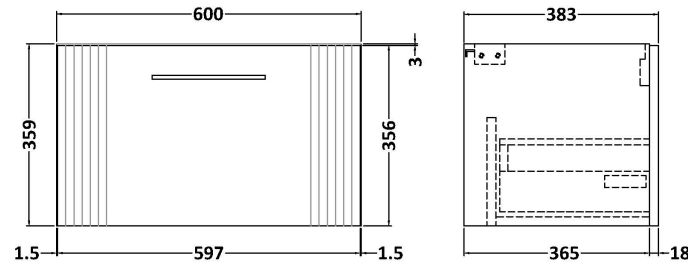

Sales Code: DPF294G

Description: 600 W/H Single Drawer Vanity & Basin 4

Packaging Details

Barcode: 5056462681726

Sales Code: FLT294

Description: 600 W/H Single Drawer Unit

Product Dimensions

Height (mm):	359
Width (mm):	600
Depth (mm):	383
Nett Weight (kg):	13

Packaging Dimensions

Height (mm):	380
Width (mm):	620
Depth (mm):	405
Gross Weight (kg):	13.5

Packaging Data

Box Colour:	Brown Cardboard Box - Printed
Box Qty:	0
Label Size:	0 x 0
Label Colour:	Not Applicable
Label Qty:	0

Sales Code: NVM043

Description: 600 Curved Basin 1Th

Product Dimensions

Height (mm):	160
Width (mm):	610
Depth (mm):	440
Nett Weight (kg):	11

Packaging Dimensions

Height (mm):	190
Width (mm):	630
Depth (mm):	415
Gross Weight (kg):	11.5

Packaging Data

Box Colour:	Brown Cardboard Box - Printed
Box Qty:	1
Label Size:	100 x 50
Label Colour:	White Label
Label Qty:	2

Outer Box Dimensions (If Applicable)

Height (mm):	
Width (mm):	
Depth (mm):	
Gross Weight (kg):	
Barcode:	5056462620961