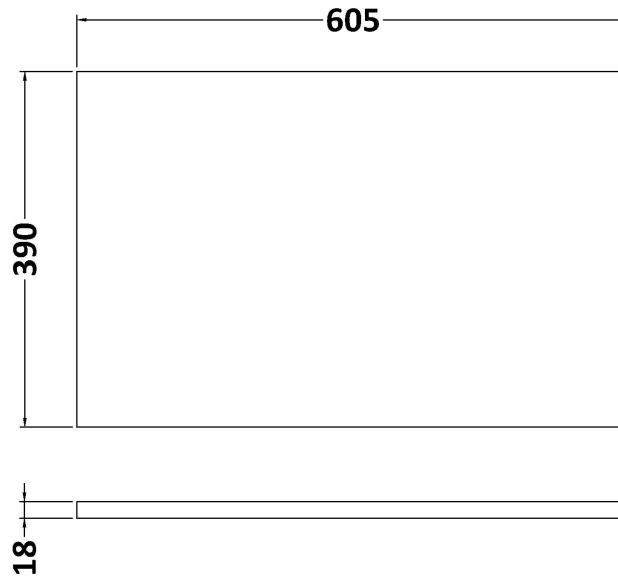

Sales Code: DPF294W

Description: 600 W/H Single Drawer Vanity & Worktop

Packaging Details

Barcode: 5056462675466

Sales Code: FLT294

Description: 600 W/H Single Drawer Unit

Product Dimensions

Height (mm):	359
Width (mm):	600
Depth (mm):	383
Nett Weight (kg):	13

Packaging Dimensions

Height (mm):	380
Width (mm):	620
Depth (mm):	405
Gross Weight (kg):	13.5

Packaging Data

Box Colour:	Brown Cardboard Box - Printed
Box Qty:	0
Label Size:	0 x 0
Label Colour:	Not Applicable
Label Qty:	0

Sales Code: MWT260

Description: 600 Worktop (605X390x18mm)

Product Dimensions

Height (mm):	18
Width (mm):	605
Depth (mm):	390
Nett Weight (kg):	2.5

Packaging Dimensions

Height (mm):	25
Width (mm):	625
Depth (mm):	410
Gross Weight (kg):	2.5

Packaging Data

Box Colour:	Brown Cardboard Box - Printed
Box Qty:	1
Label Size:	100 x 50
Label Colour:	Not Applicable
Label Qty:	0

Outer Box Dimensions (If Applicable)

Height (mm):	
Width (mm):	
Depth (mm):	
Gross Weight (kg):	
Barcode:	5056211899747