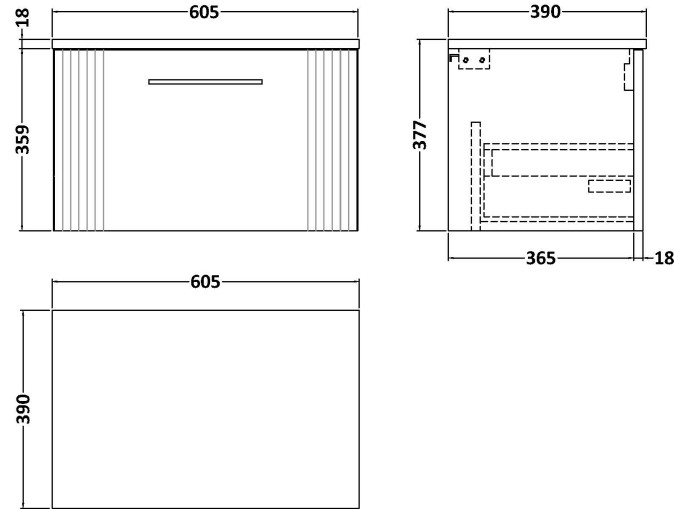

Sales Code: DPF294W

Description: 600 W/H Single Drawer Vanity & Worktop

Packaging Details

Barcode: 5056462675466

Sales Code: FLT294

Description: 600 W/H Single Drawer Unit

Product Dimensions

Height (mm):	359
Width (mm):	600
Depth (mm):	383
Nett Weight (kg):	13

Packaging Dimensions

Height (mm):	380
Width (mm):	620
Depth (mm):	405
Gross Weight (kg):	13.5

Packaging Data

Box Colour:	Brown Cardboard Box - Printed
Box Qty:	0
Label Size:	0 x 0
Label Colour:	Not Applicable
Label Qty:	0

Outer Box Dimensions (If Applicable)

Height (mm):	
Width (mm):	
Depth (mm):	
Gross Weight (kg):	
Barcode:	5056462655451

Product Details

Country of Origin:	China
Fitting Instruction:	No
CE & UKCA:	
FSC Certified Materials:	Yes
Colour:	Satin Grey
Construction Method:	Cam & Wood Dowel
Construction Type:	Rigid
Cabinet Finish:	MFC Painted Gloss
Fascia Finish:	Mdf Painted Gloss
Cabinet Thickness (mm):	16
Fascia Thickness (mm):	18
Drawer Included:	Yes
Drawer Type:	80mm High Metal S/C Inc Galler
No of Shelves:	0
Hinge Type:	Not Applicable
Hinge Included:	No
Adjustable Legs:	No, Not Required
Fixings Included:	Yes
Handle Style:	Modern
Waste Shroud:	Yes
Handle Included:	Yes, Supplied
Handle Type:	Bar

Sales Code: MWT260

Description: 600 Worktop (605X390x18mm)

Product Dimensions

Height (mm):	18
Width (mm):	605
Depth (mm):	390
Nett Weight (kg):	2.5

Packaging Dimensions

Height (mm):	25
Width (mm):	625
Depth (mm):	410
Gross Weight (kg):	2.5