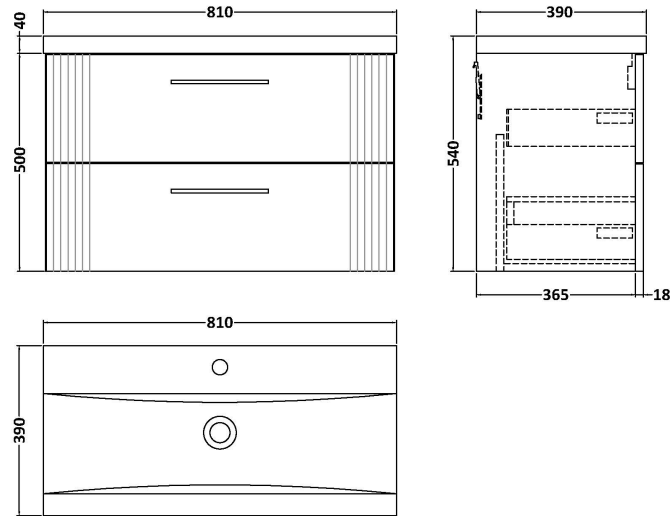

Sales Code: DPF295A

Description: 800 W/H 2-Drawer Vanity & Basin 1

Packaging Details

Barcode: 5056462676487

Sales Code: FLT295

Description: 800 W/H 2-Drawer Unit

Product Dimensions

Height (mm):	500
Width (mm):	800
Depth (mm):	383
Nett Weight (kg):	24.5

Packaging Dimensions

Height (mm):	520
Width (mm):	820
Depth (mm):	405
Gross Weight (kg):	25

Packaging Data

Box Colour:	Brown Cardboard Box - Printed
Box Qty:	0
Label Size:	0 x 0
Label Colour:	Not Applicable
Label Qty:	0

Outer Box Dimensions (If Applicable)

Height (mm):	
Width (mm):	
Depth (mm):	
Gross Weight (kg):	
Barcode:	5056462655574

Product Details

Country of Origin:	China
Fitting Instruction:	No
CE & UKCA:	
FSC Certified Materials:	Yes
Colour:	Satin Grey
Construction Method:	Cam & Wood Dowel
Construction Type:	Rigid
Cabinet Finish:	MFC Painted Gloss
Fascia Finish:	Mdf Painted Gloss
Cabinet Thickness (mm):	16
Fascia Thickness (mm):	18
Drawer Included:	Yes
Drawer Type:	80mm High Metal Softclose
No of Shelves:	0
Hinge Type:	Not Applicable
Hinge Included:	No
Adjustable Legs:	No, Not Required
Fixings Included:	Yes
Handle Style:	Modern
Waste Shroud:	Yes
Handle Included:	Yes, Supplied
Handle Type:	Bar

Sales Code: NVM015

Description: 800 Mid Edged Basin 1 Th

Product Dimensions

Height (mm):	180
Width (mm):	810
Depth (mm):	390
Nett Weight (kg):	15

Packaging Dimensions

Height (mm):	210
Width (mm):	410
Depth (mm):	830
Gross Weight (kg):	15