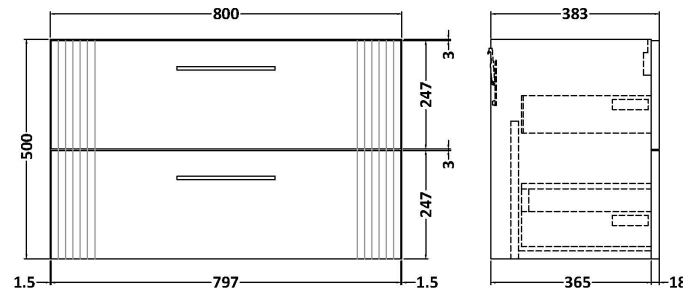

Sales Code: DPF295A

Description: 800 W/H 2-Drawer Vanity & Basin 1

Packaging Details

Barcode: 5056462676487

Sales Code: FLT295

Description: 800 W/H 2-Drawer Unit

Product Dimensions

Height (mm):	500
Width (mm):	800
Depth (mm):	383
Nett Weight (kg):	24.5

Packaging Dimensions

Height (mm):	520
Width (mm):	820
Depth (mm):	405
Gross Weight (kg):	25

Packaging Data

Box Colour:	Brown Cardboard Box - Printed
Box Qty:	0
Label Size:	0 x 0
Label Colour:	Not Applicable
Label Qty:	0

Outer Box Dimensions (If Applicable)

Height (mm):	
Width (mm):	
Depth (mm):	
Gross Weight (kg):	
Barcode:	5056462655574

Product Details

Country of Origin:	China
Fitting Instruction:	No
CE & UKCA:	
FSC Certified Materials:	Yes
Colour:	Satin Grey
Construction Method:	Cam & Wood Dowel
Construction Type:	Rigid
Cabinet Finish:	MFC Painted Gloss
Fascia Finish:	Mdf Painted Gloss
Cabinet Thickness (mm):	16
Fascia Thickness (mm):	18
Drawer Included:	Yes
Drawer Type:	80mm High Metal Softclose
No of Shelves:	0
Hinge Type:	Not Applicable
Hinge Included:	No
Adjustable Legs:	No, Not Required
Fixings Included:	Yes
Handle Style:	Modern
Waste Shroud:	Yes
Handle Included:	Yes, Supplied
Handle Type:	Bar

Sales Code: NVM015

Description: 800 Mid Edged Basin 1 Th

Product Dimensions

Height (mm):	180
Width (mm):	810
Depth (mm):	390
Nett Weight (kg):	15

Packaging Dimensions

Height (mm):	210
Width (mm):	410
Depth (mm):	830
Gross Weight (kg):	15