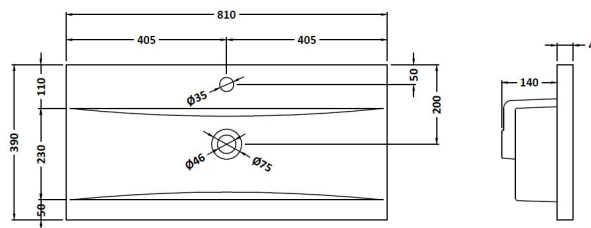

Packaging Dimensions

Height (mm):	520
Width (mm):	820
Depth (mm):	405
Gross Weight (kg):	25

Packaging Data

Box Colour:	Brown Cardboard Box - Printed
Box Qty:	0
Label Size:	0 x 0
Label Colour:	Not Applicable
Label Qty:	0

Outer Box Dimensions (If Applicable)

Height (mm):	
Width (mm):	
Depth (mm):	
Gross Weight (kg):	
Barcode:	5056462655574

Product Details

Country of Origin:	China
Fitting Instruction:	No
CE & UKCA:	
FSC Certified Materials:	Yes
Colour:	Satin Grey
Construction Method:	Cam & Wood Dowel
Construction Type:	Rigid
Cabinet Finish:	MFC Painted Gloss
Fascia Finish:	Mdf Painted Gloss
Cabinet Thickness (mm):	16
Fascia Thickness (mm):	18
Drawer Included:	Yes
Drawer Type:	80mm High Metal Softclose
No of Shelves:	0
Hinge Type:	Not Applicable
Hinge Included:	No
Adjustable Legs:	No, Not Required
Fixings Included:	Yes
Handle Style:	Modern
Waste Shroud:	Yes
Handle Included:	Yes, Supplied
Handle Type:	Bar

Sales Code: NVM015

Description: 800 Mid Edged Basin 1 Th

Product Dimensions

Height (mm):	180
Width (mm):	810
Depth (mm):	390
Nett Weight (kg):	15

Packaging Dimensions

Height (mm):	210
Width (mm):	410
Depth (mm):	830
Gross Weight (kg):	15

Packaging Data

Box Colour:	Brown Cardboard Box
Box Qty:	1
Label Size:	100 x 50
Label Colour:	White Label
Label Qty:	2

Outer Box Dimensions (If Applicable)

Height (mm):	
Width (mm):	
Depth (mm):	
Gross Weight (kg):	
Barcode:	5055369043422