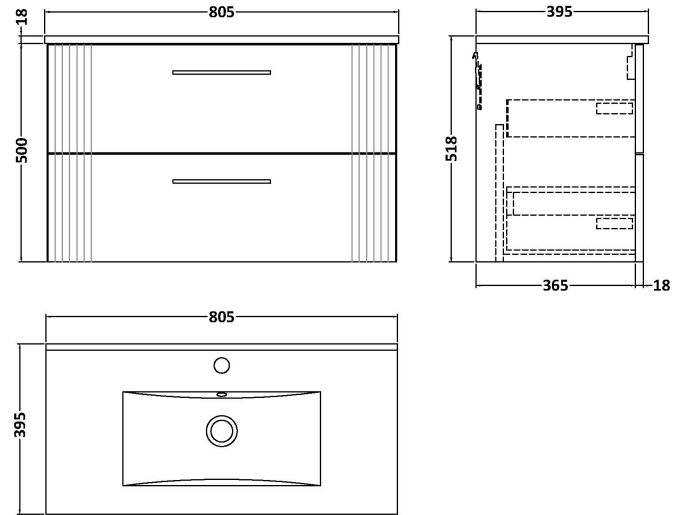

Sales Code: DPF295B

Description: 800 W/H 2-Drawer Vanity & Basin 2

Packaging Details

Barcode: 5056462676494

Sales Code: FLT295

Description: 800 W/H 2-Drawer Unit

Product Dimensions

Height (mm):	500
Width (mm):	800
Depth (mm):	383
Nett Weight (kg):	24.5

Packaging Dimensions

Height (mm):	520
Width (mm):	820
Depth (mm):	405
Gross Weight (kg):	25

Packaging Data

Box Colour:	Brown Cardboard Box - Printed
Box Qty:	0
Label Size:	0 x 0
Label Colour:	Not Applicable
Label Qty:	0

Outer Box Dimensions (If Applicable)

Height (mm):	
Width (mm):	
Depth (mm):	
Gross Weight (kg):	
Barcode:	5056462655574

Product Details

Country of Origin:	China
Fitting Instruction:	No
CE & UKCA:	
FSC Certified Materials:	Yes
Colour:	Satin Grey
Construction Method:	Cam & Wood Dowel
Construction Type:	Rigid
Cabinet Finish:	MFC Painted Gloss
Fascia Finish:	Mdf Painted Gloss
Cabinet Thickness (mm):	16
Fascia Thickness (mm):	18
Drawer Included:	Yes
Drawer Type:	80mm High Metal Softclose
No of Shelves:	0
Hinge Type:	Not Applicable
Hinge Included:	No
Adjustable Legs:	No, Not Required
Fixings Included:	Yes
Handle Style:	Modern
Waste Shroud:	Yes
Handle Included:	Yes, Supplied
Handle Type:	Bar

Sales Code: NVM005

Description: Minimalist Basin 800mm

Product Dimensions

Height (mm):	170
Width (mm):	800
Depth (mm):	390
Nett Weight (kg):	16.9

Packaging Dimensions

Height (mm):	400
Width (mm):	820
Depth (mm):	200
Gross Weight (kg):	16.9