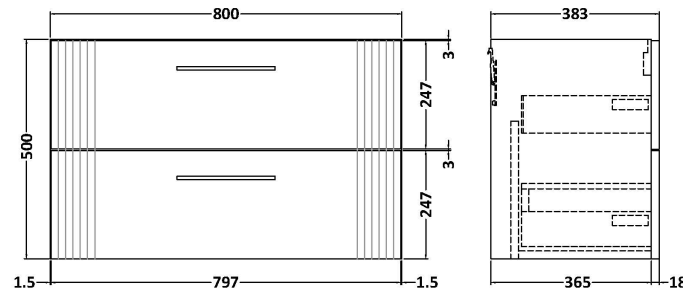

Sales Code: DPF295B

Description: 800 W/H 2-Drawer Vanity & Basin 2

Packaging Details

Barcode: 5056462676494

Sales Code: FLT295

Description: 800 W/H 2-Drawer Unit

Product Dimensions

Height (mm):	500
Width (mm):	800
Depth (mm):	383
Nett Weight (kg):	24.5

Packaging Dimensions

Height (mm):	520
Width (mm):	820
Depth (mm):	405
Gross Weight (kg):	25

Packaging Data

Box Colour:	Brown Cardboard Box - Printed
Box Qty:	0
Label Size:	0 x 0
Label Colour:	Not Applicable
Label Qty:	0

Outer Box Dimensions (If Applicable)

Height (mm):	
Width (mm):	
Depth (mm):	
Gross Weight (kg):	
Barcode:	5056462655574

Product Details

Country of Origin:	China
Fitting Instruction:	No
CE & UKCA:	
FSC Certified Materials:	Yes
Colour:	Satin Grey
Construction Method:	Cam & Wood Dowel
Construction Type:	Rigid
Cabinet Finish:	MFC Painted Gloss
Fascia Finish:	Mdf Painted Gloss
Cabinet Thickness (mm):	16
Fascia Thickness (mm):	18
Drawer Included:	Yes
Drawer Type:	80mm High Metal Softclose
No of Shelves:	0
Hinge Type:	Not Applicable
Hinge Included:	No
Adjustable Legs:	No, Not Required
Fixings Included:	Yes
Handle Style:	Modern
Waste Shroud:	Yes
Handle Included:	Yes, Supplied
Handle Type:	Bar

Sales Code: NVM005

Description: Minimalist Basin 800mm

Product Dimensions

Height (mm):	170
Width (mm):	800
Depth (mm):	390
Nett Weight (kg):	16.9

Packaging Dimensions

Height (mm):	400
Width (mm):	820
Depth (mm):	200
Gross Weight (kg):	16.9