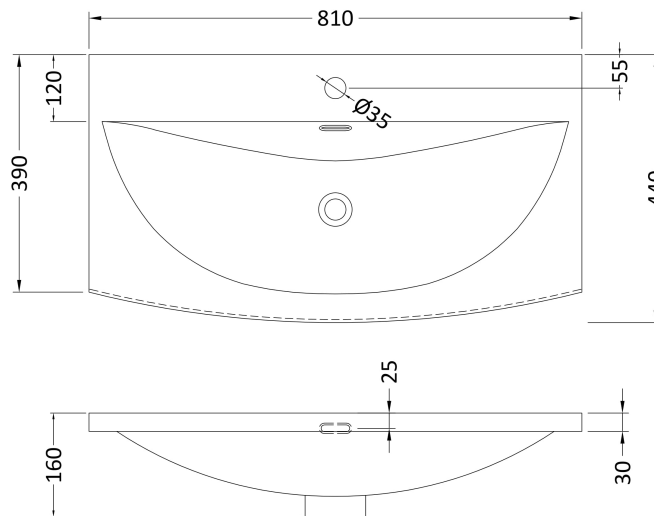

Packaging Dimensions

Height (mm):	520
Width (mm):	820
Depth (mm):	405
Gross Weight (kg):	25

Packaging Data

Box Colour:	Brown Cardboard Box - Printed
Box Qty:	0
Label Size:	0 x 0
Label Colour:	Not Applicable
Label Qty:	0

Outer Box Dimensions (If Applicable)

Height (mm):	
Width (mm):	
Depth (mm):	
Gross Weight (kg):	
Barcode:	5056462655574

Product Details

Country of Origin:	China
Fitting Instruction:	No
CE & UKCA:	
FSC Certified Materials:	Yes
Colour:	Satin Grey
Construction Method:	Cam & Wood Dowel
Construction Type:	Rigid
Cabinet Finish:	MFC Painted Gloss
Fascia Finish:	Mdf Painted Gloss
Cabinet Thickness (mm):	16
Fascia Thickness (mm):	18
Drawer Included:	Yes
Drawer Type:	80mm High Metal Softclose
No of Shelves:	0
Hinge Type:	Not Applicable
Hinge Included:	No
Adjustable Legs:	No, Not Required
Fixings Included:	Yes
Handle Style:	Modern
Waste Shroud:	Yes
Handle Included:	Yes, Supplied
Handle Type:	Bar

Sales Code: NVM045

Description: 800 Curved Basin 1Th

Product Dimensions

Height (mm):	160
Width (mm):	810
Depth (mm):	440
Nett Weight (kg):	15

Packaging Dimensions

Height (mm):	190
Width (mm):	830
Depth (mm):	415
Gross Weight (kg):	15.5

Packaging Data

Box Colour:	Brown Cardboard Box
Box Qty:	1
Label Size:	100 x 50
Label Colour:	White Label
Label Qty:	2

Outer Box Dimensions (If Applicable)

Height (mm):	
Width (mm):	
Depth (mm):	
Gross Weight (kg):	
Barcode:	5056462620978