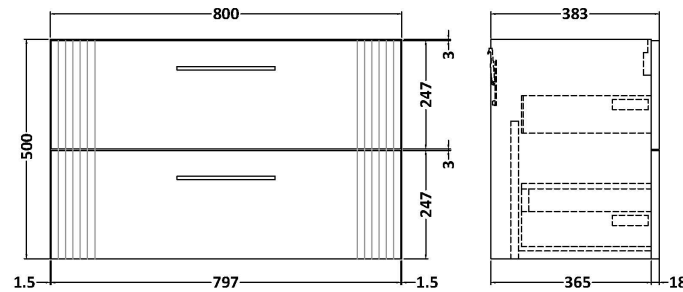

Sales Code: DPF295G

Description: 800 W/H 2-Drawer Vanity & Basin 4

Packaging Details

Barcode: 5056462681870

Sales Code: FLT295

Description: 800 W/H 2-Drawer Unit

Product Dimensions

Height (mm):	500
Width (mm):	800
Depth (mm):	383
Nett Weight (kg):	24.5

Packaging Dimensions

Height (mm):	520
Width (mm):	820
Depth (mm):	405
Gross Weight (kg):	25

Packaging Data

Box Colour:	Brown Cardboard Box - Printed
Box Qty:	0
Label Size:	0 x 0
Label Colour:	Not Applicable
Label Qty:	0

Outer Box Dimensions (If Applicable)

Height (mm):	
Width (mm):	
Depth (mm):	
Gross Weight (kg):	
Barcode:	5056462655574

Product Details

Country of Origin:	China
Fitting Instruction:	No
CE & UKCA:	
FSC Certified Materials:	Yes
Colour:	Satin Grey
Construction Method:	Cam & Wood Dowel
Construction Type:	Rigid
Cabinet Finish:	MFC Painted Gloss
Fascia Finish:	Mdf Painted Gloss
Cabinet Thickness (mm):	16
Fascia Thickness (mm):	18
Drawer Included:	Yes
Drawer Type:	80mm High Metal Softclose
No of Shelves:	0
Hinge Type:	Not Applicable
Hinge Included:	No
Adjustable Legs:	No, Not Required
Fixings Included:	Yes
Handle Style:	Modern
Waste Shroud:	Yes
Handle Included:	Yes, Supplied
Handle Type:	Bar

Sales Code: NVM045

Description: 800 Curved Basin 1Th

Product Dimensions

Height (mm):	160
Width (mm):	810
Depth (mm):	440
Nett Weight (kg):	15

Packaging Dimensions

Height (mm):	190
Width (mm):	830
Depth (mm):	415
Gross Weight (kg):	15.5