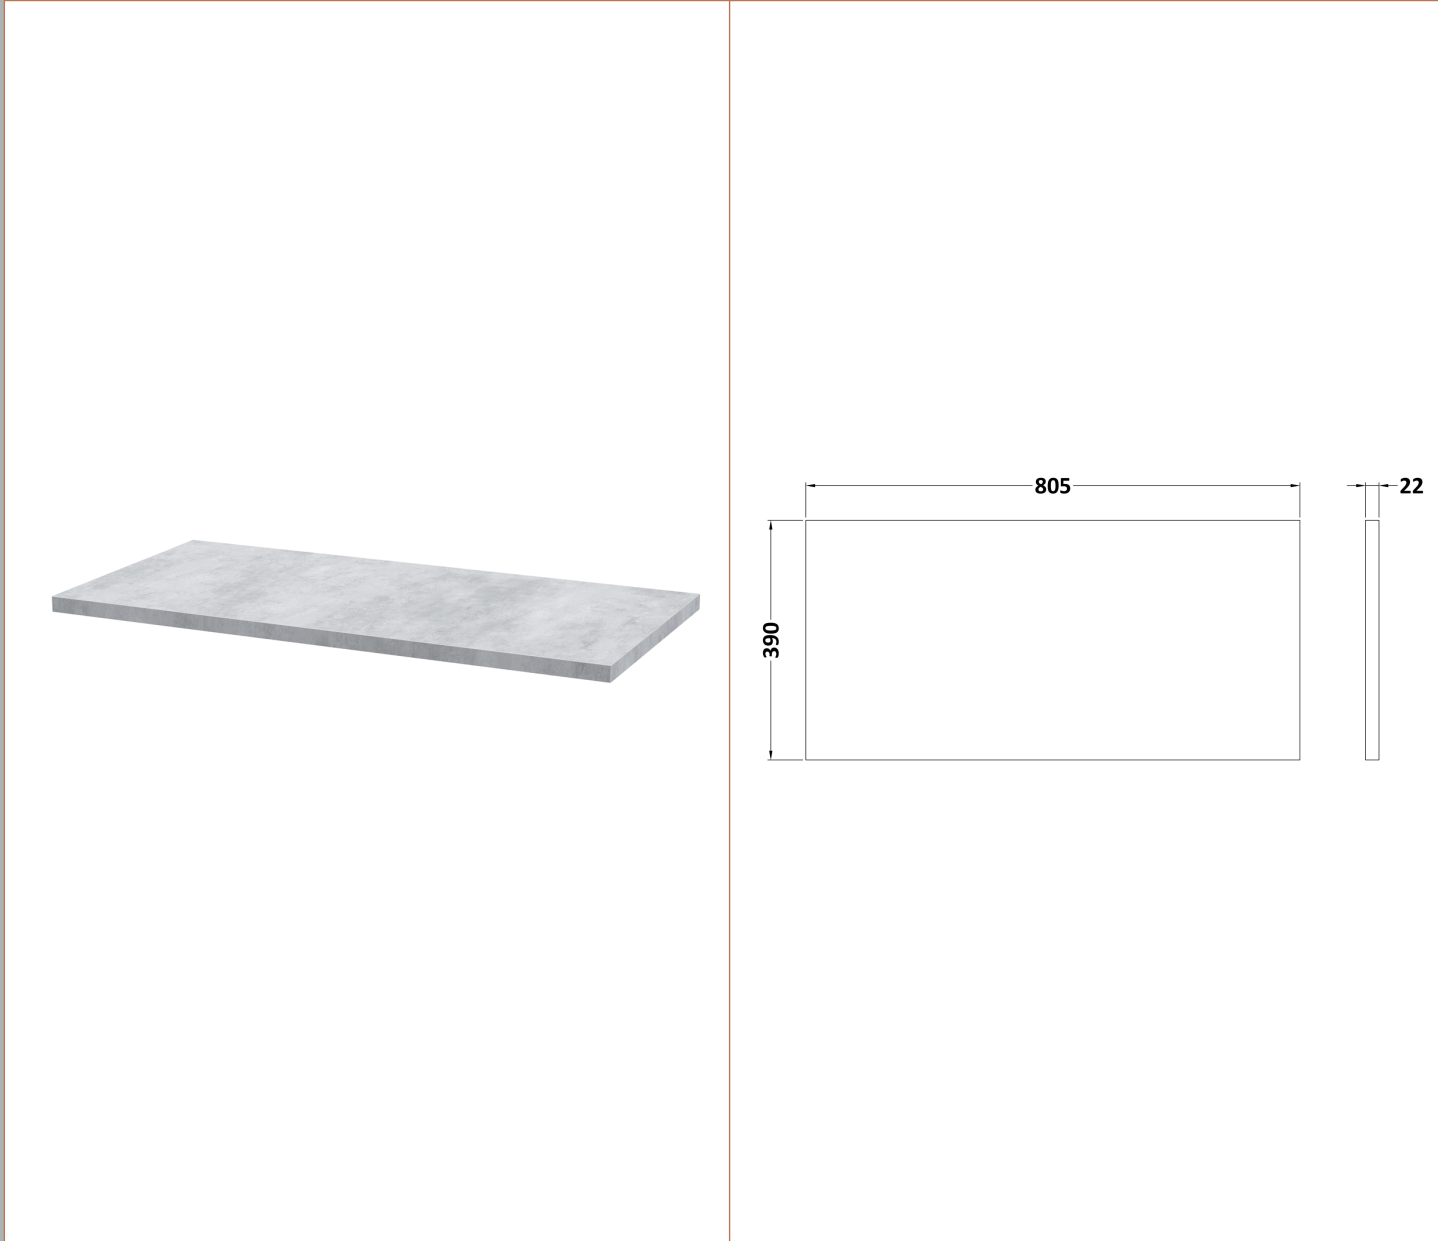

### Product Dimensions

Height (mm):	500
Width (mm):	800
Depth (mm):	383
Nett Weight (kg):	24.5

### Outer Box Dimensions (If Applicable)

Height (mm):	
Width (mm):	
Depth (mm):	
Gross Weight (kg):	
Barcode:	5056462655574

### Product Details

Country of Origin:	China
Fitting Instruction:	No
CE & UKCA:	
FSC Certified Materials:	Yes
Colour:	Satin Grey
Construction Method:	Cam & Wood Dowel
Construction Type:	Rigid
Cabinet Finish:	MFC Painted Gloss
Fascia Finish:	Mdf Painted Gloss
Cabinet Thickness (mm):	16
Fascia Thickness (mm):	18
Drawer Included:	Yes
Drawer Type:	80mm High Metal Softclose
No of Shelves:	0
Hinge Type:	Not Applicable
Hinge Included:	No
Adjustable Legs:	No, Not Required
Fixings Included:	Yes
Handle Style:	Modern
Waste Shroud:	Yes
Handle Included:	Yes, Supplied
Handle Type:	Bar

**Sales Code:** LBG800

**Description:** Laminate Worktop 805X390x22mm

**Product Dimensions**

Height (mm):	22
Width (mm):	805
Depth (mm):	390
Nett Weight (kg):	2.75

**Packaging Dimensions**

Height (mm):	25
Width (mm):	810
Depth (mm):	455
Gross Weight (kg):	2.75