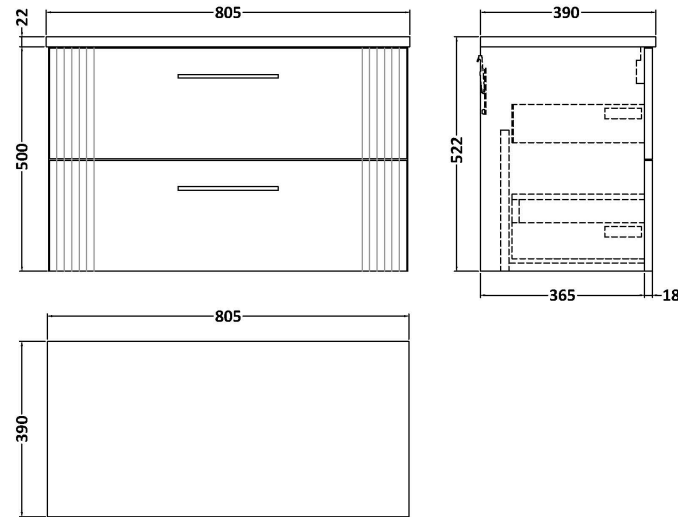

Sales Code: DPF295LBG

Description: 800 W/H 2-Drawer Vanity & Laminate Top

Packaging Details

Barcode: 5056462676548