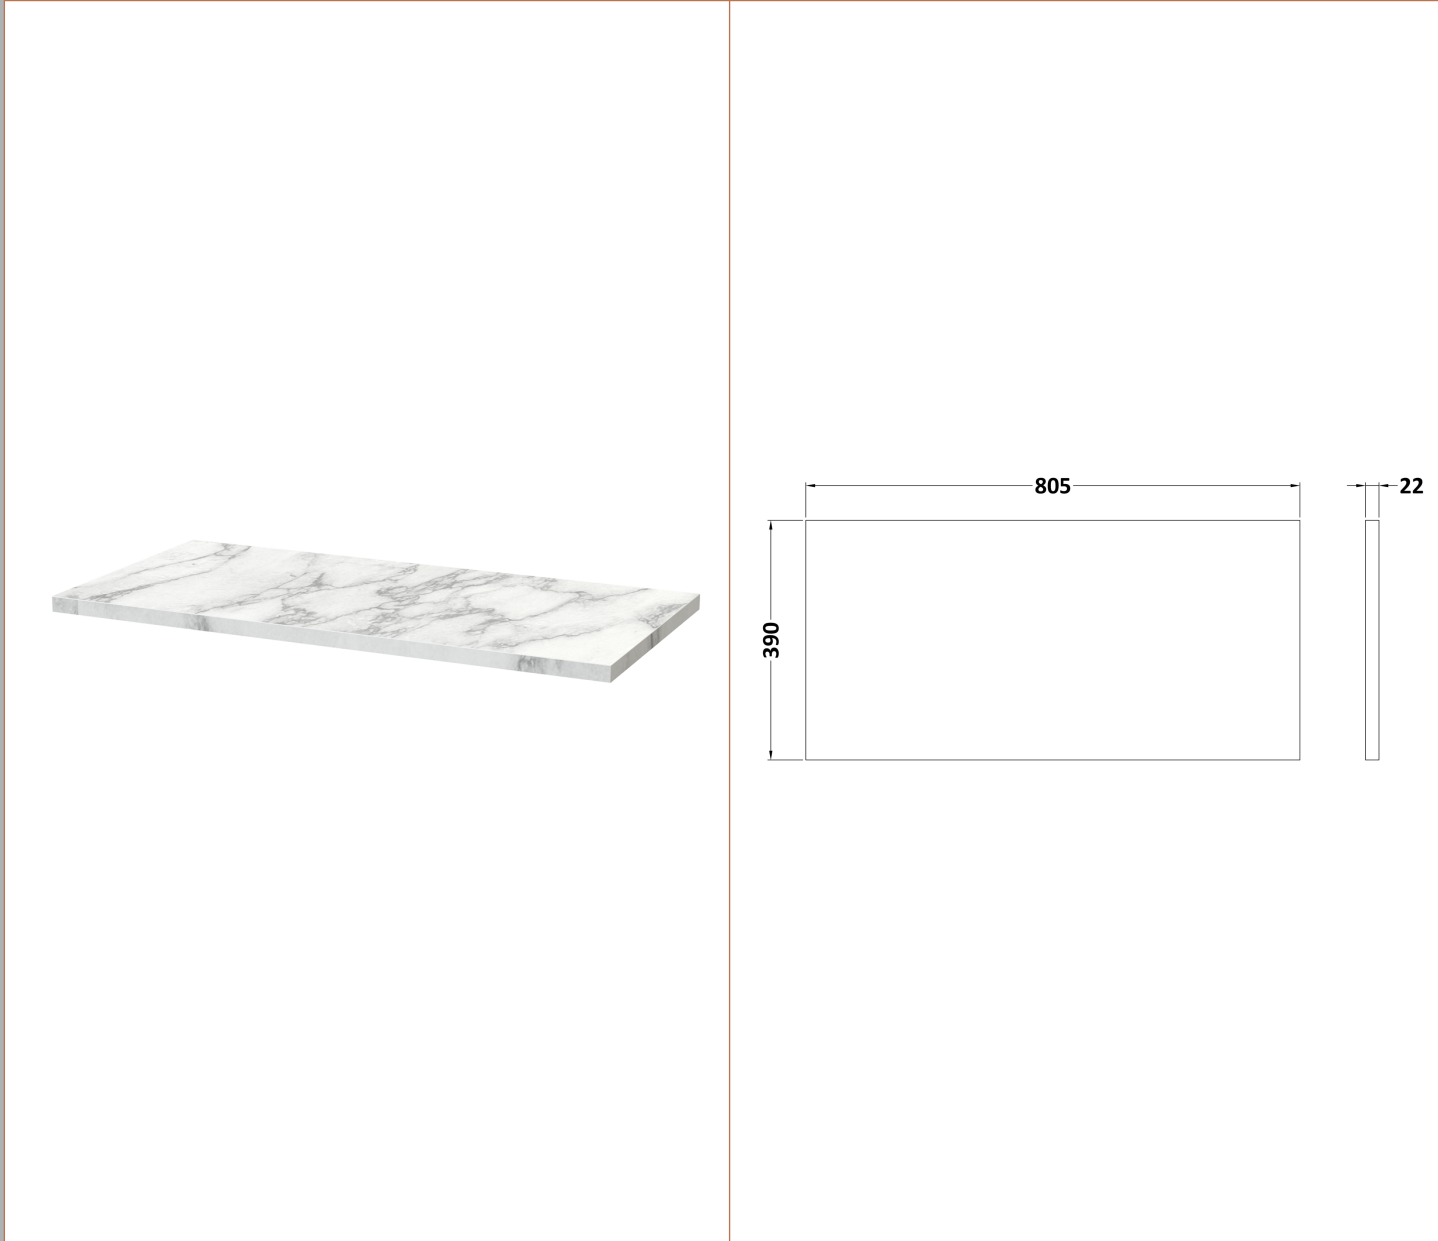

Sales Code: DPF295LCM

Description: 800 W/H 2-Drawer Vanity & Laminate Top

### Packaging Details

Barcode: 5056678455746

**Sales Code:** LCM800

**Description:** Laminate Worktop 805X390x22mm

**Product Dimensions**

Height (mm):	22
Width (mm):	805
Depth (mm):	390
Nett Weight (kg):	2.75

**Packaging Dimensions**

Height (mm):	25
Width (mm):	810
Depth (mm):	455
Gross Weight (kg):	2.75

**Packaging Data**

Box Colour:	Brown Cardboard Box
Box Qty:	1
Label Size:	100 x 50
Label Colour:	White Label
Label Qty:	1

### Product Dimensions

Height (mm):	500
Width (mm):	800
Depth (mm):	383
Nett Weight (kg):	24.5