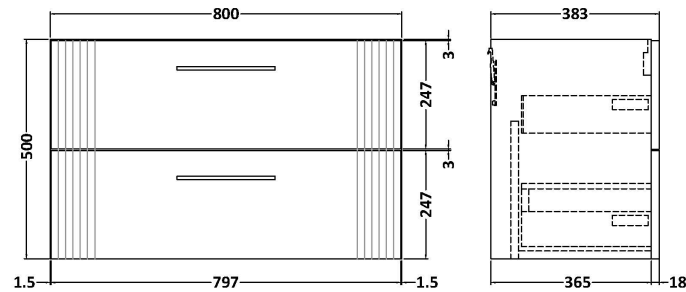

### Packaging Details

Barcode: 5056678455746

**Sales Code:** LCM800

**Description:** Laminate Worktop 805X390x22mm

**Product Dimensions**

Height (mm):	22
Width (mm):	805
Depth (mm):	390
Nett Weight (kg):	2.75

**Packaging Dimensions**

Height (mm):	25
Width (mm):	810
Depth (mm):	455
Gross Weight (kg):	2.75

**Packaging Data**

Box Colour:	Brown Cardboard Box
Box Qty:	1
Label Size:	100 x 50
Label Colour:	White Label
Label Qty:	1

### Product Dimensions

Height (mm):	500
Width (mm):	800
Depth (mm):	383
Nett Weight (kg):	24.5

### Packaging Dimensions

Height (mm):	520
Width (mm):	820
Depth (mm):	405
Gross Weight (kg):	25