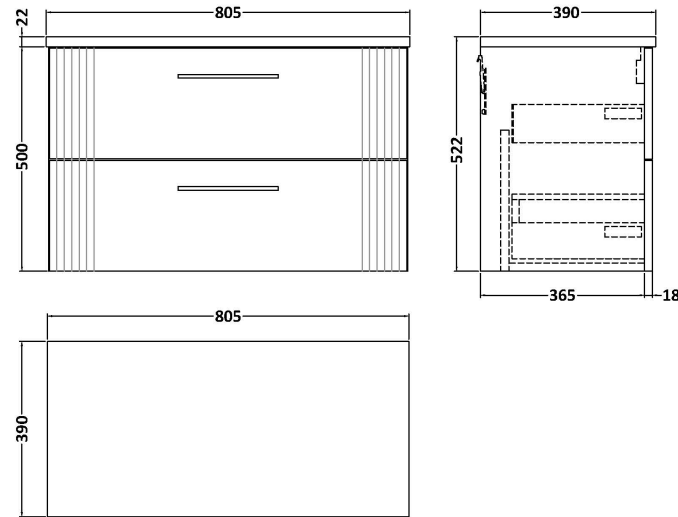

### Packaging Details

Barcode: 5056678455746

**Sales Code:** LCM800

**Description:** Laminate Worktop 805X390x22mm

**Product Dimensions**

Height (mm):	22
Width (mm):	805
Depth (mm):	390
Nett Weight (kg):	2.75

**Packaging Dimensions**

Height (mm):	25
Width (mm):	810
Depth (mm):	455
Gross Weight (kg):	2.75

**Packaging Data**

Box Colour:	Brown Cardboard Box
Box Qty:	1
Label Size:	100 x 50
Label Colour:	White Label
Label Qty:	1

### Product Dimensions

Height (mm):	500
Width (mm):	800
Depth (mm):	383
Nett Weight (kg):	24.5

### Packaging Dimensions

Height (mm):	520
Width (mm):	820
Depth (mm):	405
Gross Weight (kg):	25