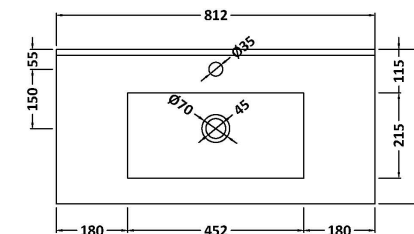

Packaging Dimensions

Height (mm):	380
Width (mm):	820
Depth (mm):	405
Gross Weight (kg):	18

Packaging Data

Box Colour:	Brown Cardboard Box - Printed
Box Qty:	0
Label Size:	0 x 0
Label Colour:	Not Applicable
Label Qty:	0

Outer Box Dimensions (If Applicable)

Height (mm):	
Width (mm):	
Depth (mm):	
Gross Weight (kg):	
Barcode:	5056462655536

Product Details

Country of Origin:	China
Fitting Instruction:	No
CE & UKCA:	
FSC Certified Materials:	Yes
Colour:	Satin Grey
Construction Method:	Cam & Wood Dowel
Construction Type:	Rigid
Cabinet Finish:	MFC Painted Gloss
Fascia Finish:	Mdf Painted Gloss
Cabinet Thickness (mm):	16
Fascia Thickness (mm):	18
Drawer Included:	Yes
Drawer Type:	80mm High Metal S/C Inc Galler
No of Shelves:	0
Hinge Type:	Not Applicable
Hinge Included:	No
Adjustable Legs:	No, Not Required
Fixings Included:	Yes
Handle Style:	Modern
Waste Shroud:	Yes
Handle Included:	Yes, Supplied
Handle Type:	Bar

Sales Code: NVM005

Description: Minimalist Basin 800mm

Product Dimensions

Height (mm):	170
Width (mm):	800
Depth (mm):	390
Nett Weight (kg):	16.9

Packaging Dimensions

Height (mm):	400
Width (mm):	820
Depth (mm):	200
Gross Weight (kg):	16.9

Packaging Data

Box Colour:	Brown Cardboard Box - Printed
Box Qty:	1
Label Size:	100 x 50
Label Colour:	White Label
Label Qty:	2

Outer Box Dimensions (If Applicable)

Height (mm):	
Width (mm):	
Depth (mm):	
Gross Weight (kg):	
Barcode:	5055146194675