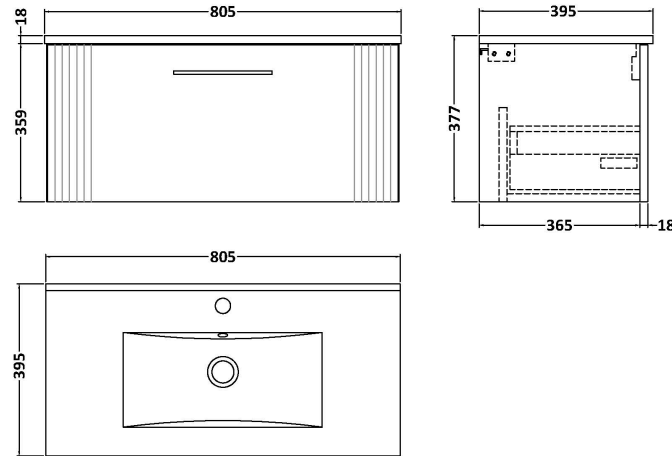

Sales Code: DPF296B

Description: 800 W/H Single Drawer Vanity & Basin 2

Packaging Details

Barcode: 5056462676142

Sales Code: FLT296

Description: 800 W/H Single Drawer Unit

Product Dimensions

Height (mm):	359
Width (mm):	800
Depth (mm):	383
Nett Weight (kg):	17.5

Packaging Dimensions

Height (mm):	380
Width (mm):	820
Depth (mm):	405
Gross Weight (kg):	18

Packaging Data

Box Colour:	Brown Cardboard Box - Printed
Box Qty:	0
Label Size:	0 x 0
Label Colour:	Not Applicable
Label Qty:	0

Outer Box Dimensions (If Applicable)

Height (mm):	
Width (mm):	
Depth (mm):	
Gross Weight (kg):	
Barcode:	5056462655536

Product Details

Country of Origin:	China
Fitting Instruction:	No
CE & UKCA:	
FSC Certified Materials:	Yes
Colour:	Satin Grey
Construction Method:	Cam & Wood Dowel
Construction Type:	Rigid
Cabinet Finish:	MFC Painted Gloss
Fascia Finish:	Mdf Painted Gloss
Cabinet Thickness (mm):	16
Fascia Thickness (mm):	18
Drawer Included:	Yes
Drawer Type:	80mm High Metal S/C Inc Galler
No of Shelves:	0
Hinge Type:	Not Applicable
Hinge Included:	No
Adjustable Legs:	No, Not Required
Fixings Included:	Yes
Handle Style:	Modern
Waste Shroud:	Yes
Handle Included:	Yes, Supplied
Handle Type:	Bar

Sales Code: NVM005

Description: Minimalist Basin 800mm

Product Dimensions

Height (mm):	170
Width (mm):	800
Depth (mm):	390
Nett Weight (kg):	16.9

Packaging Dimensions

Height (mm):	400
Width (mm):	820
Depth (mm):	200
Gross Weight (kg):	16.9