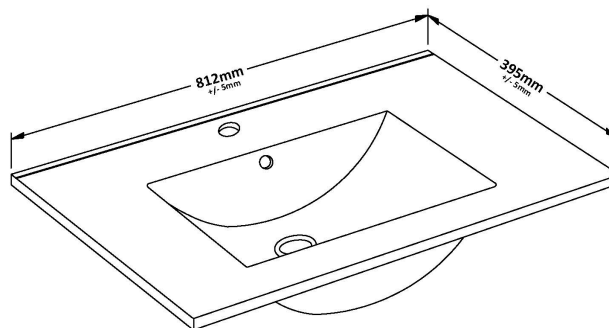

Packaging Dimensions

Height (mm):	380
Width (mm):	820
Depth (mm):	405
Gross Weight (kg):	18

Packaging Data

Box Colour:	Brown Cardboard Box - Printed
Box Qty:	0
Label Size:	0 x 0
Label Colour:	Not Applicable
Label Qty:	0

Outer Box Dimensions (If Applicable)

Height (mm):	
Width (mm):	
Depth (mm):	
Gross Weight (kg):	
Barcode:	5056462655536

Product Details

Country of Origin:	China
Fitting Instruction:	No
CE & UKCA:	
FSC Certified Materials:	Yes
Colour:	Satin Grey
Construction Method:	Cam & Wood Dowel
Construction Type:	Rigid
Cabinet Finish:	MFC Painted Gloss
Fascia Finish:	Mdf Painted Gloss
Cabinet Thickness (mm):	16
Fascia Thickness (mm):	18
Drawer Included:	Yes
Drawer Type:	80mm High Metal S/C Inc Galler
No of Shelves:	0
Hinge Type:	Not Applicable
Hinge Included:	No
Adjustable Legs:	No, Not Required
Fixings Included:	Yes
Handle Style:	Modern
Waste Shroud:	Yes
Handle Included:	Yes, Supplied
Handle Type:	Bar

Sales Code: NVM005

Description: Minimalist Basin 800mm

Product Dimensions

Height (mm):	170
Width (mm):	800
Depth (mm):	390
Nett Weight (kg):	16.9

Packaging Dimensions

Height (mm):	400
Width (mm):	820
Depth (mm):	200
Gross Weight (kg):	16.9

Packaging Data

Box Colour:	Brown Cardboard Box - Printed
Box Qty:	1
Label Size:	100 x 50
Label Colour:	White Label
Label Qty:	2

Outer Box Dimensions (If Applicable)

Height (mm):	
Width (mm):	
Depth (mm):	
Gross Weight (kg):	
Barcode:	5055146194675