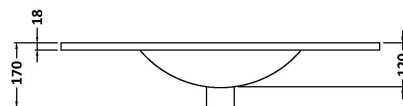

Sales Code: DPF296B

Description: 800 W/H Single Drawer Vanity & Basin 2

Packaging Details

Barcode: 5056462676142

Sales Code: FLT296

Description: 800 W/H Single Drawer Unit

Product Dimensions

Height (mm):	359
Width (mm):	800
Depth (mm):	383
Nett Weight (kg):	17.5

Packaging Dimensions

Height (mm):	380
Width (mm):	820
Depth (mm):	405
Gross Weight (kg):	18

Packaging Data

Box Colour:	Brown Cardboard Box - Printed
Box Qty:	0
Label Size:	0 x 0
Label Colour:	Not Applicable
Label Qty:	0

Outer Box Dimensions (If Applicable)

Height (mm):	
Width (mm):	
Depth (mm):	
Gross Weight (kg):	
Barcode:	5056462655536

Product Details

Country of Origin:	China
Fitting Instruction:	No
CE & UKCA:	
FSC Certified Materials:	Yes
Colour:	Satin Grey
Construction Method:	Cam & Wood Dowel
Construction Type:	Rigid
Cabinet Finish:	MFC Painted Gloss
Fascia Finish:	Mdf Painted Gloss
Cabinet Thickness (mm):	16
Fascia Thickness (mm):	18
Drawer Included:	Yes
Drawer Type:	80mm High Metal S/C Inc Galler
No of Shelves:	0
Hinge Type:	Not Applicable
Hinge Included:	No
Adjustable Legs:	No, Not Required
Fixings Included:	Yes
Handle Style:	Modern
Waste Shroud:	Yes
Handle Included:	Yes, Supplied
Handle Type:	Bar

Sales Code: NVM005

Description: Minimalist Basin 800mm

Product Dimensions

Height (mm):	170
Width (mm):	800
Depth (mm):	390
Nett Weight (kg):	16.9

Packaging Dimensions

Height (mm):	400
Width (mm):	820
Depth (mm):	200
Gross Weight (kg):	16.9