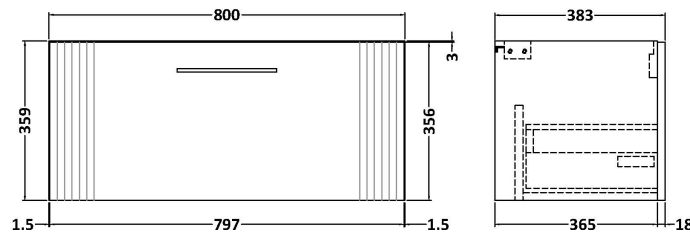

Sales Code: DPF296B

Description: 800 W/H Single Drawer Vanity & Basin 2

Packaging Details

Barcode: 5056462676142

Sales Code: FLT296

Description: 800 W/H Single Drawer Unit

Product Dimensions

Height (mm):	359
Width (mm):	800
Depth (mm):	383
Nett Weight (kg):	17.5

Packaging Dimensions

Height (mm):	380
Width (mm):	820
Depth (mm):	405
Gross Weight (kg):	18

Packaging Data

Box Colour:	Brown Cardboard Box - Printed
Box Qty:	0
Label Size:	0 x 0
Label Colour:	Not Applicable
Label Qty:	0

Outer Box Dimensions (If Applicable)

Height (mm):	
Width (mm):	
Depth (mm):	
Gross Weight (kg):	
Barcode:	5056462655536

Product Details

Country of Origin:	China
Fitting Instruction:	No
CE & UKCA:	
FSC Certified Materials:	Yes
Colour:	Satin Grey
Construction Method:	Cam & Wood Dowel
Construction Type:	Rigid
Cabinet Finish:	MFC Painted Gloss
Fascia Finish:	Mdf Painted Gloss
Cabinet Thickness (mm):	16
Fascia Thickness (mm):	18
Drawer Included:	Yes
Drawer Type:	80mm High Metal S/C Inc Galler
No of Shelves:	0
Hinge Type:	Not Applicable
Hinge Included:	No
Adjustable Legs:	No, Not Required
Fixings Included:	Yes
Handle Style:	Modern
Waste Shroud:	Yes
Handle Included:	Yes, Supplied
Handle Type:	Bar

Sales Code: NVM005

Description: Minimalist Basin 800mm

Product Dimensions

Height (mm):	170
Width (mm):	800
Depth (mm):	390
Nett Weight (kg):	16.9

Packaging Dimensions

Height (mm):	400
Width (mm):	820
Depth (mm):	200
Gross Weight (kg):	16.9