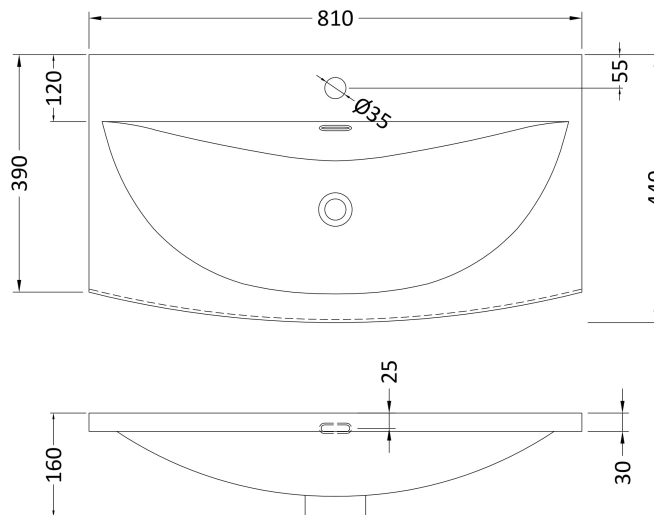

Packaging Dimensions

Height (mm):	380
Width (mm):	820
Depth (mm):	405
Gross Weight (kg):	18

Packaging Data

Box Colour:	Brown Cardboard Box - Printed
Box Qty:	0
Label Size:	0 x 0
Label Colour:	Not Applicable
Label Qty:	0

Outer Box Dimensions (If Applicable)

Height (mm):	
Width (mm):	
Depth (mm):	
Gross Weight (kg):	
Barcode:	5056462655536

Product Details

Country of Origin:	China
Fitting Instruction:	No
CE & UKCA:	
FSC Certified Materials:	Yes
Colour:	Satin Grey
Construction Method:	Cam & Wood Dowel
Construction Type:	Rigid
Cabinet Finish:	MFC Painted Gloss
Fascia Finish:	Mdf Painted Gloss
Cabinet Thickness (mm):	16
Fascia Thickness (mm):	18
Drawer Included:	Yes
Drawer Type:	80mm High Metal S/C Inc Galler
No of Shelves:	0
Hinge Type:	Not Applicable
Hinge Included:	No
Adjustable Legs:	No, Not Required
Fixings Included:	Yes
Handle Style:	Modern
Waste Shroud:	Yes
Handle Included:	Yes, Supplied
Handle Type:	Bar

Sales Code: NVM045

Description: 800 Curved Basin 1Th

Product Dimensions

Height (mm):	160
Width (mm):	810
Depth (mm):	440
Nett Weight (kg):	15

Packaging Dimensions

Height (mm):	190
Width (mm):	830
Depth (mm):	415
Gross Weight (kg):	15.5

Packaging Data

Box Colour:	Brown Cardboard Box
Box Qty:	1
Label Size:	100 x 50
Label Colour:	White Label
Label Qty:	2

Outer Box Dimensions (If Applicable)

Height (mm):	
Width (mm):	
Depth (mm):	
Gross Weight (kg):	
Barcode:	5056462620978