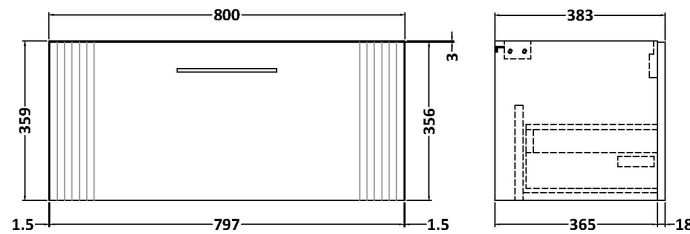

Sales Code: DPF296LCM

Description: 800 W/H Single Drawer Vanity & Laminate

Packaging Details

Barcode: 5056678455753

Sales Code: LCM800

Description: Laminate Worktop 805X390x22mm

Product Dimensions

Height (mm):	22
Width (mm):	805
Depth (mm):	390
Nett Weight (kg):	2.75

Packaging Dimensions

Height (mm):	25
Width (mm):	810
Depth (mm):	455
Gross Weight (kg):	2.75

Packaging Data

Box Colour:	Brown Cardboard Box
Box Qty:	1
Label Size:	100 x 50
Label Colour:	White Label
Label Qty:	1

Outer Box Dimensions (If Applicable)

Height (mm):	
Width (mm):	
Depth (mm):	
Gross Weight (kg):	
Barcode:	5056462624457

Product Details

Country of Origin:	United Kingdom
Fitting Instruction:	No
CE & UKCA:	N/A
FSC Certified Materials:	Yes
Colour:	Matt Carrera Marble
Construction Method:	Not Applicable
Construction Type:	Not Applicable
Cabinet Finish:	Not Applicable
Fascia Finish:	MFC Laminated
Cabinet Thickness (mm):	
Fascia Thickness (mm):	22
Drawer Included:	No
Drawer Type:	Not Applicable
No of Shelves:	0
Hinge Type:	Not Applicable
Hinge Included:	No
Adjustable Legs:	No, Not Required
Fixings Included:	No
Handle Style:	Not Applicable
Waste Shroud:	Not Applicable
Handle Included:	No
Handle Type:	Not Applicable

Sales Code: FLT296

Description: 800 W/H Single Drawer Unit

Product Dimensions

Height (mm):	359
Width (mm):	800
Depth (mm):	383
Nett Weight (kg):	17.5

Packaging Dimensions

Height (mm):	380
Width (mm):	820
Depth (mm):	405
Gross Weight (kg):	18