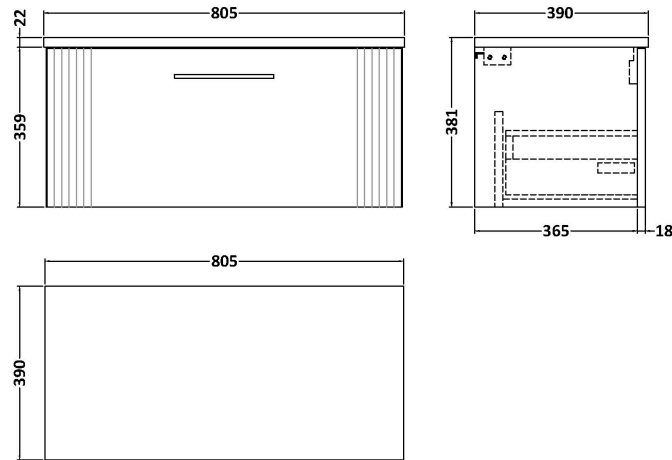

Sales Code: DPF296LCM

Description: 800 W/H Single Drawer Vanity & Laminate

Packaging Details

Barcode: 5056678455753

Sales Code: LCM800

Description: Laminate Worktop 805X390x22mm

Product Dimensions

Height (mm):	22
Width (mm):	805
Depth (mm):	390
Nett Weight (kg):	2.75

Packaging Dimensions

Height (mm):	25
Width (mm):	810
Depth (mm):	455
Gross Weight (kg):	2.75

Packaging Data

Box Colour:	Brown Cardboard Box
Box Qty:	1
Label Size:	100 x 50
Label Colour:	White Label
Label Qty:	1

Outer Box Dimensions (If Applicable)

Height (mm):	
Width (mm):	
Depth (mm):	
Gross Weight (kg):	
Barcode:	5056462624457

Product Details

Country of Origin:	United Kingdom
Fitting Instruction:	No
CE & UKCA:	N/A
FSC Certified Materials:	Yes
Colour:	Matt Carrera Marble
Construction Method:	Not Applicable
Construction Type:	Not Applicable
Cabinet Finish:	Not Applicable
Fascia Finish:	MFC Laminated
Cabinet Thickness (mm):	
Fascia Thickness (mm):	22
Drawer Included:	No
Drawer Type:	Not Applicable
No of Shelves:	0
Hinge Type:	Not Applicable
Hinge Included:	No
Adjustable Legs:	No, Not Required
Fixings Included:	No
Handle Style:	Not Applicable
Waste Shroud:	Not Applicable
Handle Included:	No
Handle Type:	Not Applicable

Sales Code: FLT296

Description: 800 W/H Single Drawer Unit

Product Dimensions

Height (mm):	359
Width (mm):	800
Depth (mm):	383
Nett Weight (kg):	17.5

Packaging Dimensions

Height (mm):	380
Width (mm):	820
Depth (mm):	405
Gross Weight (kg):	18