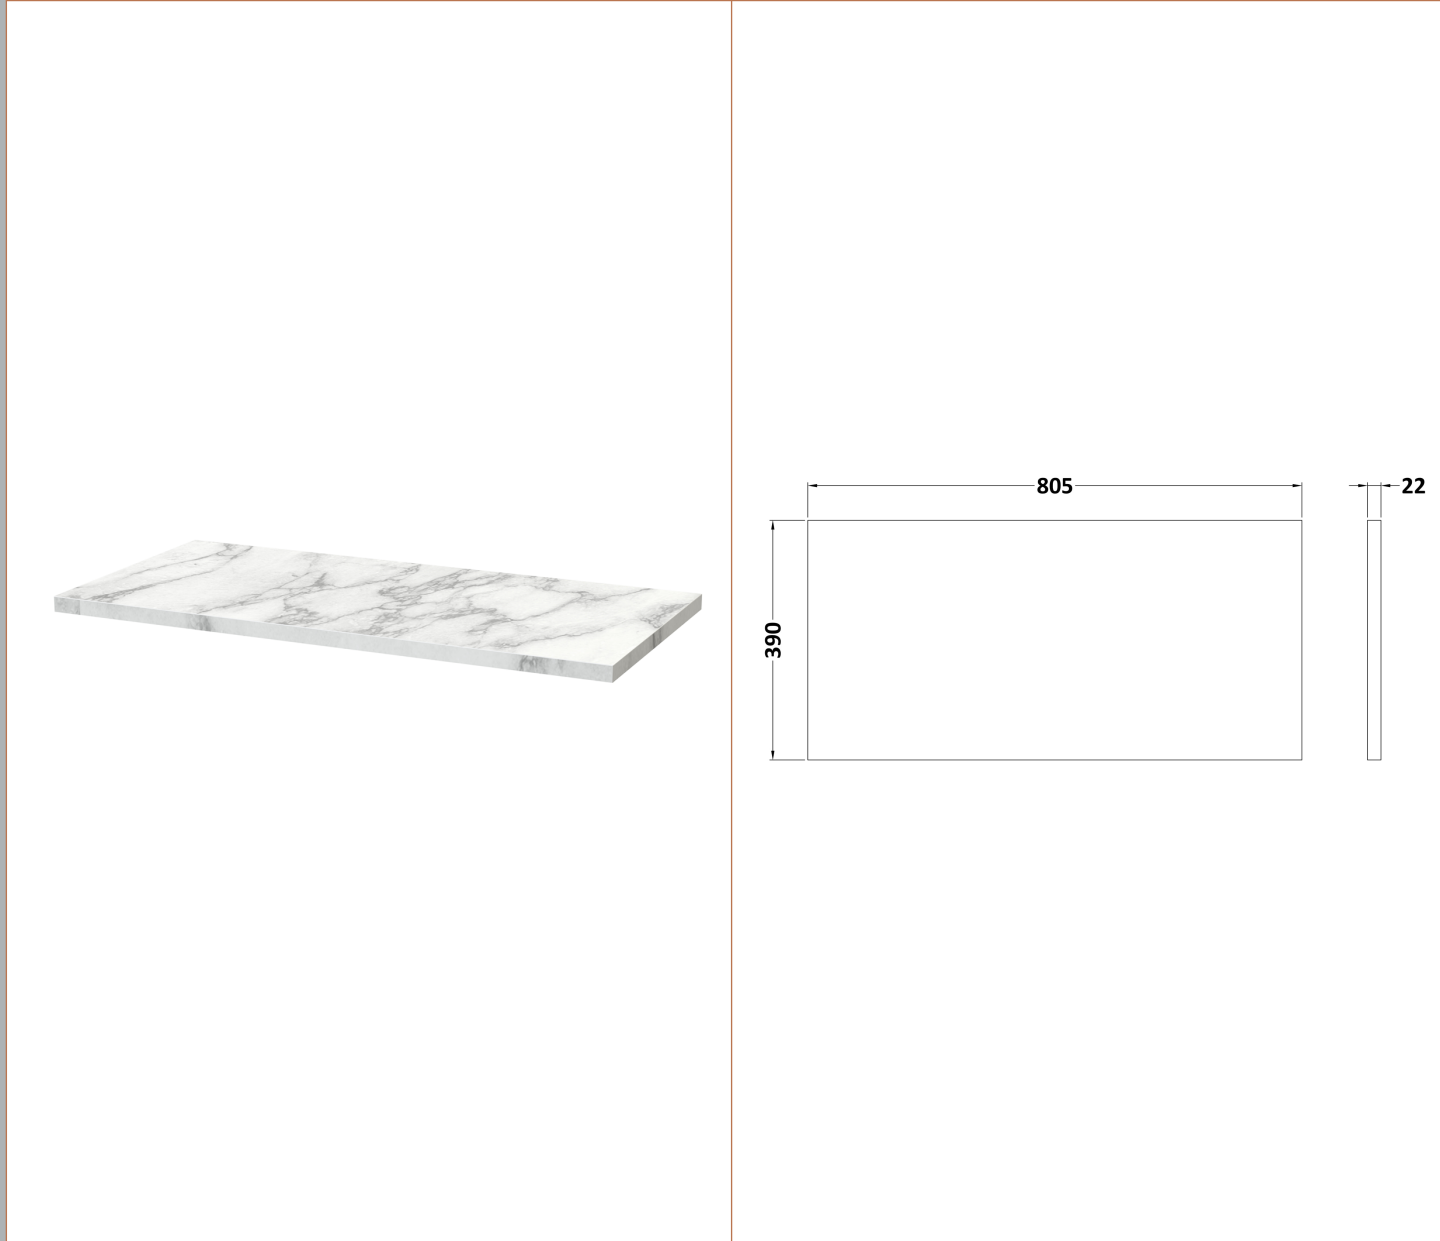

Sales Code: DPF296LCM

Description: 800 W/H Single Drawer Vanity & Laminate

Packaging Details

Barcode: 5056678455753

Sales Code: LCM800

Description: Laminate Worktop 805X390x22mm

Product Dimensions

Height (mm):	22
Width (mm):	805
Depth (mm):	390
Nett Weight (kg):	2.75

Packaging Dimensions

Height (mm):	25
Width (mm):	810
Depth (mm):	455
Gross Weight (kg):	2.75

Packaging Data

Box Colour:	Brown Cardboard Box
Box Qty:	1
Label Size:	100 x 50
Label Colour:	White Label
Label Qty:	1

Sales Code: FLT296

Description: 800 W/H Single Drawer Unit

Product Dimensions

Height (mm):	359
Width (mm):	800
Depth (mm):	383
Nett Weight (kg):	17.5

Packaging Dimensions

Height (mm):	380
Width (mm):	820
Depth (mm):	405
Gross Weight (kg):	18

Product Details

Country of Origin:	China
Fitting Instruction:	No
CE & UKCA:	
FSC Certified Materials:	Yes
Colour:	Satin Grey
Construction Method:	Cam & Wood Dowel
Construction Type:	Rigid
Cabinet Finish:	MFC Painted Gloss
Fascia Finish:	Mdf Painted Gloss
Cabinet Thickness (mm):	16
Fascia Thickness (mm):	18
Drawer Included:	Yes
Drawer Type:	80mm High Metal S/C Inc Galler
No of Shelves:	0
Hinge Type:	Not Applicable
Hinge Included:	No
Adjustable Legs:	No, Not Required
Fixings Included:	Yes
Handle Style:	Modern
Waste Shroud:	Yes
Handle Included:	Yes, Supplied
Handle Type:	Finger Pull