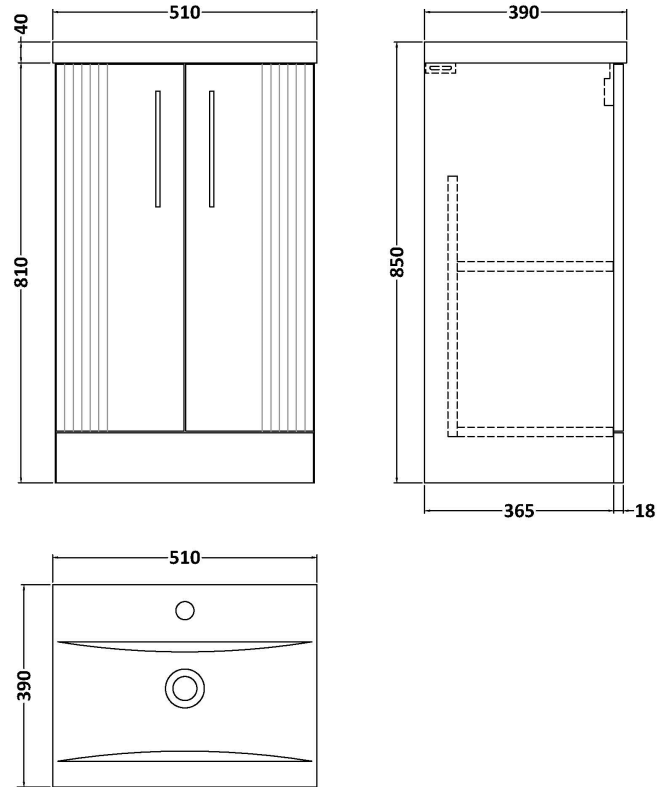

Sales Code: DPF323A

Description: 500 Fs 2-Door Vanity & Basin 1

Packaging Details

Barcode: 5056462674827

Sales Code: FLT323

Description: 500 F/S 2-Door Unit

Product Dimensions

Height (mm):	810
Width (mm):	500
Depth (mm):	383
Nett Weight (kg):	21.5

Packaging Dimensions

Height (mm):	830
Width (mm):	520
Depth (mm):	405
Gross Weight (kg):	22

Packaging Data

Box Colour:	Brown Cardboard Box - Printed
Box Qty:	0
Label Size:	0 x 0
Label Colour:	Not Applicable
Label Qty:	0

Outer Box Dimensions (If Applicable)

Height (mm):	
Width (mm):	
Depth (mm):	
Gross Weight (kg):	
Barcode:	5056462655307

Product Details

Country of Origin:	China
Fitting Instruction:	No
CE & UKCA:	
FSC Certified Materials:	Yes
Colour:	Satin Blue
Construction Method:	Cam & Wood Dowel
Construction Type:	Rigid
Cabinet Finish:	MFC Painted Gloss
Fascia Finish:	Mdf Painted Gloss
Cabinet Thickness (mm):	16
Fascia Thickness (mm):	18
Drawer Included:	No
Drawer Type:	Not Applicable
No of Shelves:	1
Hinge Type:	95 Degree Soft Close
Hinge Included:	Yes, Supplied
Adjustable Legs:	No, Not Required
Fixings Included:	Yes
Handle Style:	Modern
Waste Shroud:	Not Applicable
Handle Included:	Yes, Supplied
Handle Type:	Bar

Sales Code: NVM012

Description: 500 Mid-Edged Basin 1 Th

Product Dimensions

Height (mm):	180
Width (mm):	510
Depth (mm):	390
Nett Weight (kg):	10.54

Packaging Dimensions

Height (mm):	210
Width (mm):	410
Depth (mm):	530
Gross Weight (kg):	10.54