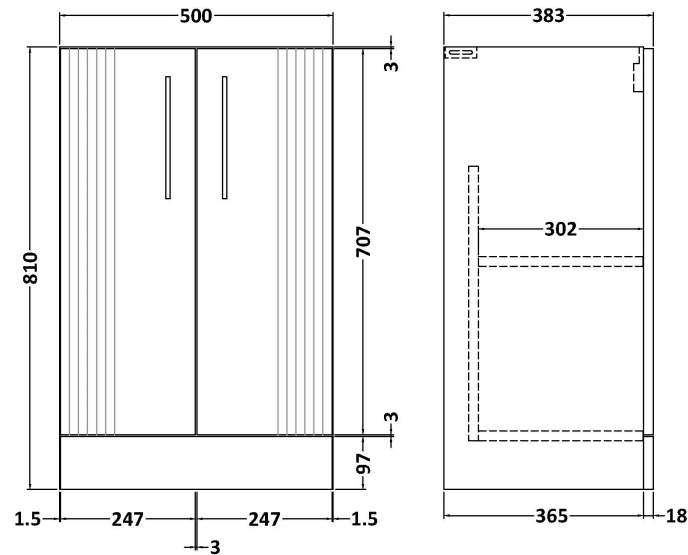

Sales Code: DPF323A

Description: 500 Fs 2-Door Vanity & Basin 1

Packaging Details

Barcode: 5056462674827

Sales Code: FLT323

Description: 500 F/S 2-Door Unit

Product Dimensions

Height (mm):	810
Width (mm):	500
Depth (mm):	383
Nett Weight (kg):	21.5

Packaging Dimensions

Height (mm):	830
Width (mm):	520
Depth (mm):	405
Gross Weight (kg):	22

Packaging Data

Box Colour:	Brown Cardboard Box - Printed
Box Qty:	0
Label Size:	0 x 0
Label Colour:	Not Applicable
Label Qty:	0

Outer Box Dimensions (If Applicable)

Height (mm):	
Width (mm):	
Depth (mm):	
Gross Weight (kg):	
Barcode:	5056462655307

Product Details

Country of Origin:	China
Fitting Instruction:	No
CE & UKCA:	
FSC Certified Materials:	Yes
Colour:	Satin Blue
Construction Method:	Cam & Wood Dowel
Construction Type:	Rigid
Cabinet Finish:	MFC Painted Gloss
Fascia Finish:	Mdf Painted Gloss
Cabinet Thickness (mm):	16
Fascia Thickness (mm):	18
Drawer Included:	No
Drawer Type:	Not Applicable
No of Shelves:	1
Hinge Type:	95 Degree Soft Close
Hinge Included:	Yes, Supplied
Adjustable Legs:	No, Not Required
Fixings Included:	Yes
Handle Style:	Modern
Waste Shroud:	Not Applicable
Handle Included:	Yes, Supplied
Handle Type:	Bar

Sales Code: NVM012

Description: 500 Mid-Edged Basin 1 Th

Product Dimensions

Height (mm):	180
Width (mm):	510
Depth (mm):	390
Nett Weight (kg):	10.54

Packaging Dimensions

Height (mm):	210
Width (mm):	410
Depth (mm):	530
Gross Weight (kg):	10.54