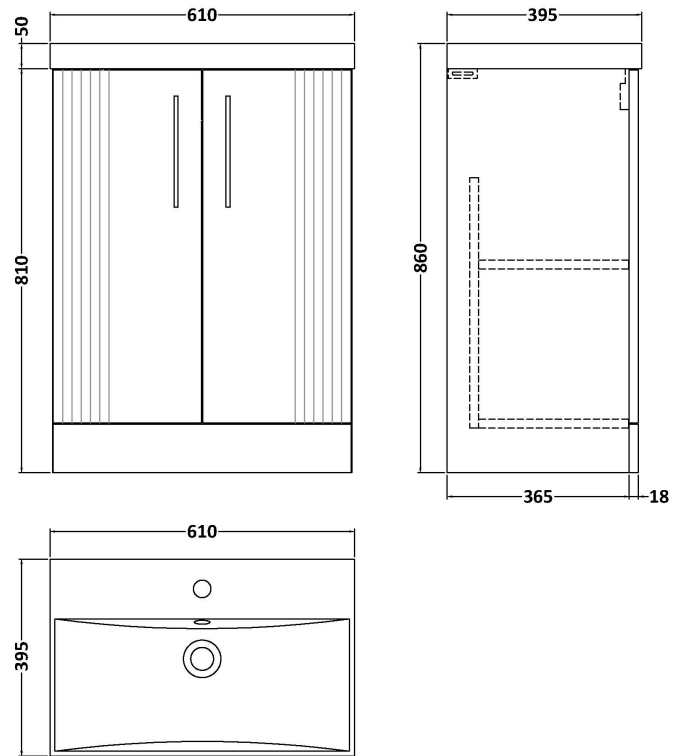

Sales Code: DPF325D

Description: 600 F/S 2-Door Vanity & Basin 3

Packaging Details

Barcode: 5056462675299

Sales Code: FLT325

Description: 600 F/S 2-Door Basin Unit

Product Dimensions

Height (mm):	810
Width (mm):	600
Depth (mm):	383
Nett Weight (kg):	26.2

Packaging Dimensions

Height (mm):	830
Width (mm):	620
Depth (mm):	405
Gross Weight (kg):	26.7

Packaging Data

Box Colour:	Brown Cardboard Box - Printed
Box Qty:	0
Label Size:	0 x 0
Label Colour:	Not Applicable
Label Qty:	0

Outer Box Dimensions (If Applicable)

Height (mm):	
Width (mm):	
Depth (mm):	
Gross Weight (kg):	
Barcode:	5056462655420

Product Details

Country of Origin:	China
Fitting Instruction:	No
CE & UKCA:	
FSC Certified Materials:	Yes
Colour:	Satin Blue
Construction Method:	Cam & Wood Dowel
Construction Type:	Rigid
Cabinet Finish:	MFC Painted Gloss
Fascia Finish:	Mdf Painted Gloss
Cabinet Thickness (mm):	16
Fascia Thickness (mm):	18
Drawer Included:	No
Drawer Type:	Not Applicable
No of Shelves:	1
Hinge Type:	95 Degree Soft Close
Hinge Included:	Yes, Supplied
Adjustable Legs:	No, Not Required
Fixings Included:	Yes
Handle Style:	Modern
Waste Shroud:	Not Applicable
Handle Included:	Yes, Supplied
Handle Type:	Bar

Sales Code: NVM033

Description: 600 Thin Edged Basin 1Th

Product Dimensions

Height (mm):	170
Width (mm):	610
Depth (mm):	395
Nett Weight (kg):	11

Packaging Dimensions

Height (mm):	190
Width (mm):	630
Depth (mm):	415
Gross Weight (kg):	11.5