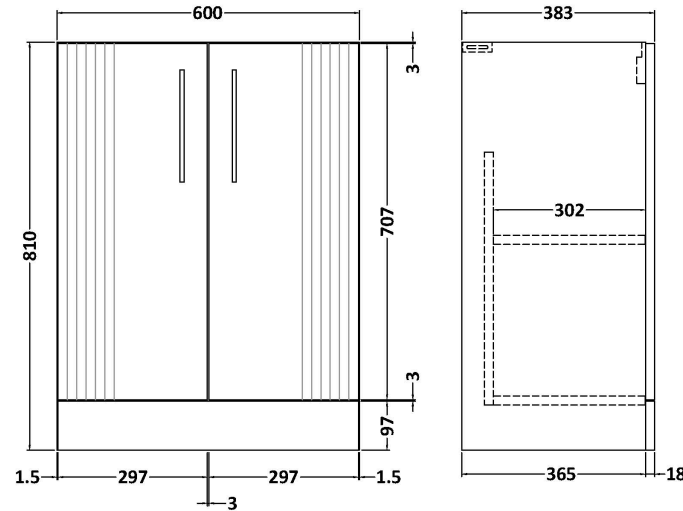

Sales Code: DPF325D

Description: 600 F/S 2-Door Vanity & Basin 3

Packaging Details

Barcode: 5056462675299

Sales Code: FLT325

Description: 600 F/S 2-Door Basin Unit

Product Dimensions

Height (mm):	810
Width (mm):	600
Depth (mm):	383
Nett Weight (kg):	26.2

Packaging Dimensions

Height (mm):	830
Width (mm):	620
Depth (mm):	405
Gross Weight (kg):	26.7

Packaging Data

Box Colour:	Brown Cardboard Box - Printed
Box Qty:	0
Label Size:	0 x 0
Label Colour:	Not Applicable
Label Qty:	0

Outer Box Dimensions (If Applicable)

Height (mm):	
Width (mm):	
Depth (mm):	
Gross Weight (kg):	
Barcode:	5056462655420

Product Details

Country of Origin:	China
Fitting Instruction:	No
CE & UKCA:	
FSC Certified Materials:	Yes
Colour:	Satin Blue
Construction Method:	Cam & Wood Dowel
Construction Type:	Rigid
Cabinet Finish:	MFC Painted Gloss
Fascia Finish:	Mdf Painted Gloss
Cabinet Thickness (mm):	16
Fascia Thickness (mm):	18
Drawer Included:	No
Drawer Type:	Not Applicable
No of Shelves:	1
Hinge Type:	95 Degree Soft Close
Hinge Included:	Yes, Supplied
Adjustable Legs:	No, Not Required
Fixings Included:	Yes
Handle Style:	Modern
Waste Shroud:	Not Applicable
Handle Included:	Yes, Supplied
Handle Type:	Bar

Sales Code: NVM033

Description: 600 Thin Edged Basin 1Th

Product Dimensions

Height (mm):	170
Width (mm):	610
Depth (mm):	395
Nett Weight (kg):	11

Packaging Dimensions

Height (mm):	190
Width (mm):	630
Depth (mm):	415
Gross Weight (kg):	11.5