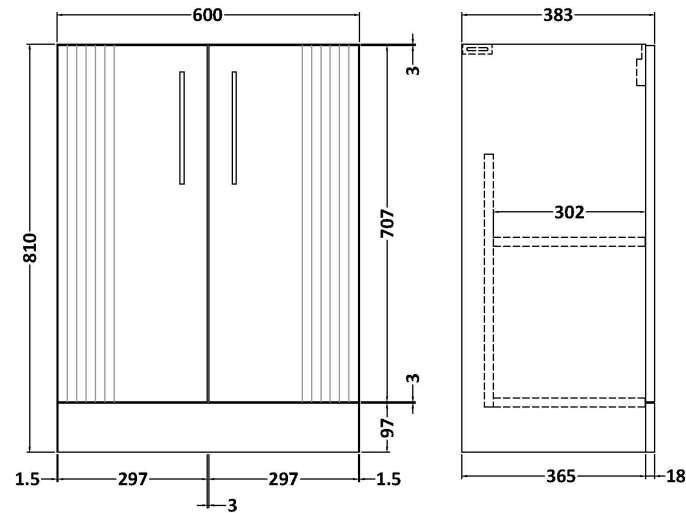

Sales Code: DPF325G

Description: 600 F/S 2-Door Vanity & Basin 4

Packaging Details

Barcode: 5056462681689

Sales Code: FLT325

Description: 600 F/S 2-Door Basin Unit

Product Dimensions

Height (mm):	810
Width (mm):	600
Depth (mm):	383
Nett Weight (kg):	26.2

Packaging Dimensions

Height (mm):	830
Width (mm):	620
Depth (mm):	405
Gross Weight (kg):	26.7

Packaging Data

Box Colour:	Brown Cardboard Box - Printed
Box Qty:	0
Label Size:	0 x 0
Label Colour:	Not Applicable
Label Qty:	0

Outer Box Dimensions (If Applicable)

Height (mm):	
Width (mm):	
Depth (mm):	
Gross Weight (kg):	
Barcode:	5056462655420

Product Details

Country of Origin:	China
Fitting Instruction:	No
CE & UKCA:	
FSC Certified Materials:	Yes
Colour:	Satin Blue
Construction Method:	Cam & Wood Dowel
Construction Type:	Rigid
Cabinet Finish:	MFC Painted Gloss
Fascia Finish:	Mdf Painted Gloss
Cabinet Thickness (mm):	16
Fascia Thickness (mm):	18
Drawer Included:	No
Drawer Type:	Not Applicable
No of Shelves:	1
Hinge Type:	95 Degree Soft Close
Hinge Included:	Yes, Supplied
Adjustable Legs:	No, Not Required
Fixings Included:	Yes
Handle Style:	Modern
Waste Shroud:	Not Applicable
Handle Included:	Yes, Supplied
Handle Type:	Bar

Sales Code: NVM043

Description: 600 Curved Basin 1Th

Product Dimensions

Height (mm):	160
Width (mm):	610
Depth (mm):	440
Nett Weight (kg):	11

Packaging Dimensions

Height (mm):	190
Width (mm):	630
Depth (mm):	415
Gross Weight (kg):	11.5