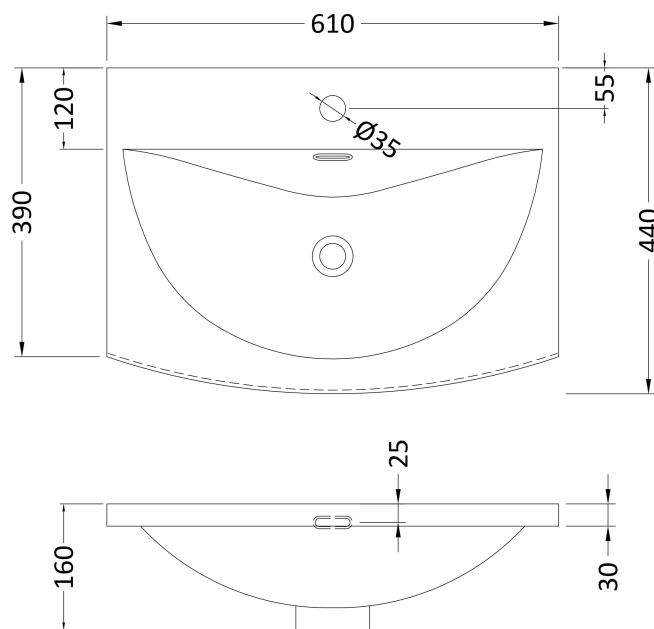

Packaging Dimensions

Height (mm):	830
Width (mm):	620
Depth (mm):	405
Gross Weight (kg):	26.7

Packaging Data

Box Colour:	Brown Cardboard Box - Printed
Box Qty:	0
Label Size:	0 x 0
Label Colour:	Not Applicable
Label Qty:	0

Outer Box Dimensions (If Applicable)

Height (mm):	
Width (mm):	
Depth (mm):	
Gross Weight (kg):	
Barcode:	5056462655420

Product Details

Country of Origin:	China
Fitting Instruction:	No
CE & UKCA:	
FSC Certified Materials:	Yes
Colour:	Satin Blue
Construction Method:	Cam & Wood Dowel
Construction Type:	Rigid
Cabinet Finish:	MFC Painted Gloss
Fascia Finish:	Mdf Painted Gloss
Cabinet Thickness (mm):	16
Fascia Thickness (mm):	18
Drawer Included:	No
Drawer Type:	Not Applicable
No of Shelves:	1
Hinge Type:	95 Degree Soft Close
Hinge Included:	Yes, Supplied
Adjustable Legs:	No, Not Required
Fixings Included:	Yes
Handle Style:	Modern
Waste Shroud:	Not Applicable
Handle Included:	Yes, Supplied
Handle Type:	Bar

Sales Code: NVM043

Description: 600 Curved Basin 1Th

Product Dimensions

Height (mm):	160
Width (mm):	610
Depth (mm):	440
Nett Weight (kg):	11

Packaging Dimensions

Height (mm):	190
Width (mm):	630
Depth (mm):	415
Gross Weight (kg):	11.5

Packaging Data

Box Colour:	Brown Cardboard Box - Printed
Box Qty:	1
Label Size:	100 x 50
Label Colour:	White Label
Label Qty:	2

Outer Box Dimensions (If Applicable)

Height (mm):	
Width (mm):	
Depth (mm):	
Gross Weight (kg):	
Barcode:	5056462620961