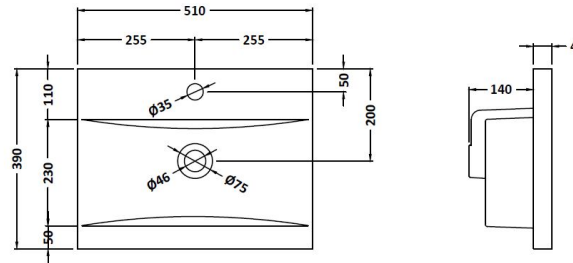

Packaging Dimensions

Height (mm):	380
Width (mm):	520
Depth (mm):	405
Gross Weight (kg):	12.5

Packaging Data

Box Colour:	Brown Cardboard Box - Printed
Box Qty:	0
Label Size:	0 x 0
Label Colour:	Not Applicable
Label Qty:	0

Outer Box Dimensions (If Applicable)

Height (mm):	
Width (mm):	
Depth (mm):	
Gross Weight (kg):	
Barcode:	5056462655345

Product Details

Country of Origin:	China
Fitting Instruction:	No
CE & UKCA:	
FSC Certified Materials:	Yes
Colour:	Satin Blue
Construction Method:	Cam & Wood Dowel
Construction Type:	Rigid
Cabinet Finish:	MFC Painted Gloss
Fascia Finish:	Mdf Painted Gloss
Cabinet Thickness (mm):	16
Fascia Thickness (mm):	18
Drawer Included:	Yes
Drawer Type:	80mm High Metal S/C Inc Galler
No of Shelves:	0
Hinge Type:	Not Applicable
Hinge Included:	No
Adjustable Legs:	No, Not Required
Fixings Included:	Yes
Handle Style:	Modern
Waste Shroud:	Yes
Handle Included:	Yes, Supplied
Handle Type:	Bar

Sales Code: NVM012

Description: 500 Mid-Edged Basin 1 Th

Product Dimensions

Height (mm):	180
Width (mm):	510
Depth (mm):	390
Nett Weight (kg):	10.54

Packaging Dimensions

Height (mm):	210
Width (mm):	410
Depth (mm):	530
Gross Weight (kg):	10.54

Packaging Data

Box Colour:	Brown Cardboard Box - Printed
Box Qty:	1
Label Size:	100 x 50
Label Colour:	White Label
Label Qty:	2

Outer Box Dimensions (If Applicable)

Height (mm):	
Width (mm):	
Depth (mm):	
Gross Weight (kg):	
Barcode:	5055369043446