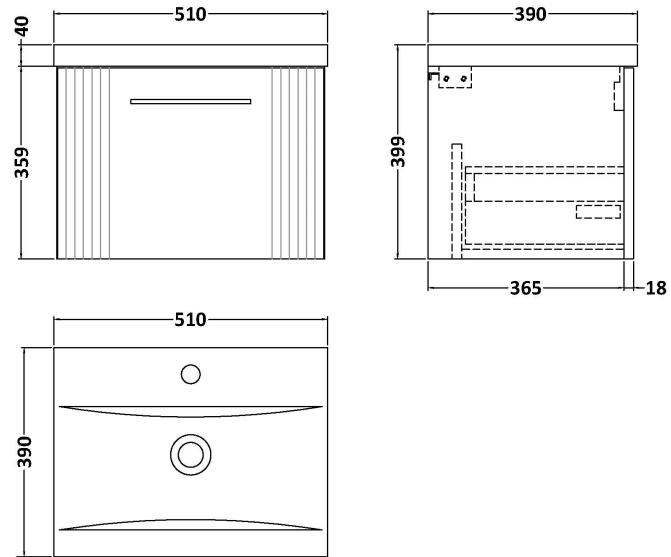

Sales Code: DPF391A

Description: 500 W/H Single Drawer Vanity & Basin 1

Packaging Details

Barcode: 5056462674971

Sales Code: FLT391

Description: 500 W/H Single Drawer Unit

Product Dimensions

Height (mm):	359
Width (mm):	500
Depth (mm):	383
Nett Weight (kg):	12

Packaging Dimensions

Height (mm):	380
Width (mm):	520
Depth (mm):	405
Gross Weight (kg):	12.5

Packaging Data

Box Colour:	Brown Cardboard Box - Printed
Box Qty:	0
Label Size:	0 x 0
Label Colour:	Not Applicable
Label Qty:	0

Outer Box Dimensions (If Applicable)

Height (mm):	
Width (mm):	
Depth (mm):	
Gross Weight (kg):	
Barcode:	5056462655345

Product Details

Country of Origin:	China
Fitting Instruction:	No
CE & UKCA:	
FSC Certified Materials:	Yes
Colour:	Satin Blue
Construction Method:	Cam & Wood Dowel
Construction Type:	Rigid
Cabinet Finish:	MFC Painted Gloss
Fascia Finish:	Mdf Painted Gloss
Cabinet Thickness (mm):	16
Fascia Thickness (mm):	18
Drawer Included:	Yes
Drawer Type:	80mm High Metal S/C Inc Galler
No of Shelves:	0
Hinge Type:	Not Applicable
Hinge Included:	No
Adjustable Legs:	No, Not Required
Fixings Included:	Yes
Handle Style:	Modern
Waste Shroud:	Yes
Handle Included:	Yes, Supplied
Handle Type:	Bar

Sales Code: NVM012

Description: 500 Mid-Edged Basin 1 Th

Product Dimensions

Height (mm):	180
Width (mm):	510
Depth (mm):	390
Nett Weight (kg):	10.54

Packaging Dimensions

Height (mm):	210
Width (mm):	410
Depth (mm):	530
Gross Weight (kg):	10.54