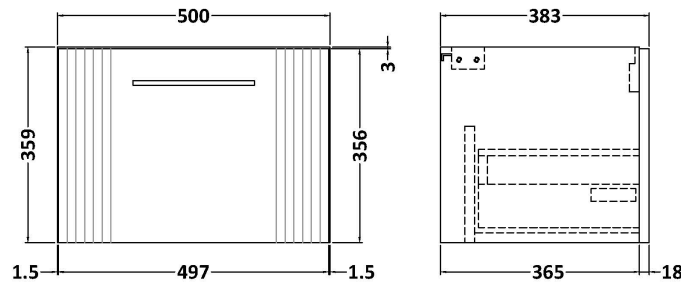

Sales Code: DPF391A

Description: 500 W/H Single Drawer Vanity & Basin 1

Packaging Details

Barcode: 5056462674971

Sales Code: FLT391

Description: 500 W/H Single Drawer Unit

Product Dimensions

Height (mm):	359
Width (mm):	500
Depth (mm):	383
Nett Weight (kg):	12

Packaging Dimensions

Height (mm):	380
Width (mm):	520
Depth (mm):	405
Gross Weight (kg):	12.5

Packaging Data

Box Colour:	Brown Cardboard Box - Printed
Box Qty:	0
Label Size:	0 x 0
Label Colour:	Not Applicable
Label Qty:	0

Sales Code: NVM012

Description: 500 Mid-Edged Basin 1 Th

Product Dimensions

Height (mm):	180
Width (mm):	510
Depth (mm):	390
Nett Weight (kg):	10.54

Packaging Dimensions

Height (mm):	210
Width (mm):	410
Depth (mm):	530
Gross Weight (kg):	10.54

Packaging Data

Box Colour:	Brown Cardboard Box - Printed
Box Qty:	1
Label Size:	100 x 50
Label Colour:	White Label
Label Qty:	2

Outer Box Dimensions (If Applicable)

Height (mm):	
Width (mm):	
Depth (mm):	
Gross Weight (kg):	
Barcode:	5055369043446