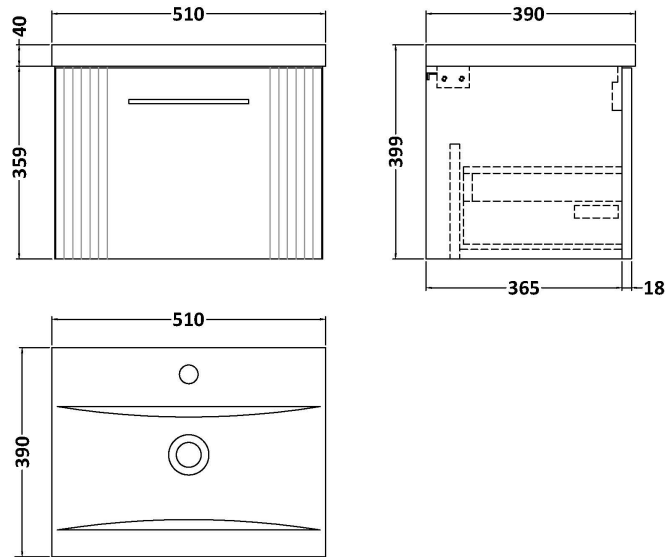

Sales Code: DPF391A

Description: 500 W/H Single Drawer Vanity & Basin 1

Packaging Details

Barcode: 5056462674971

Sales Code: FLT391

Description: 500 W/H Single Drawer Unit

Product Dimensions

Height (mm):	359
Width (mm):	500
Depth (mm):	383
Nett Weight (kg):	12

Packaging Dimensions

Height (mm):	380
Width (mm):	520
Depth (mm):	405
Gross Weight (kg):	12.5

Packaging Data

Box Colour:	Brown Cardboard Box - Printed
Box Qty:	0
Label Size:	0 x 0
Label Colour:	Not Applicable
Label Qty:	0

Outer Box Dimensions (If Applicable)

Height (mm):	
Width (mm):	
Depth (mm):	
Gross Weight (kg):	
Barcode:	5056462655345

Product Details

Country of Origin:	China
Fitting Instruction:	No
CE & UKCA:	
FSC Certified Materials:	Yes
Colour:	Satin Blue
Construction Method:	Cam & Wood Dowel
Construction Type:	Rigid
Cabinet Finish:	MFC Painted Gloss
Fascia Finish:	Mdf Painted Gloss
Cabinet Thickness (mm):	16
Fascia Thickness (mm):	18
Drawer Included:	Yes
Drawer Type:	80mm High Metal S/C Inc Galler
No of Shelves:	0
Hinge Type:	Not Applicable
Hinge Included:	No
Adjustable Legs:	No, Not Required
Fixings Included:	Yes
Handle Style:	Modern
Waste Shroud:	Yes
Handle Included:	Yes, Supplied
Handle Type:	Bar

Sales Code: NVM012

Description: 500 Mid-Edged Basin 1 Th

Product Dimensions

Height (mm):	180
Width (mm):	510
Depth (mm):	390
Nett Weight (kg):	10.54

Packaging Dimensions

Height (mm):	210
Width (mm):	410
Depth (mm):	530
Gross Weight (kg):	10.54