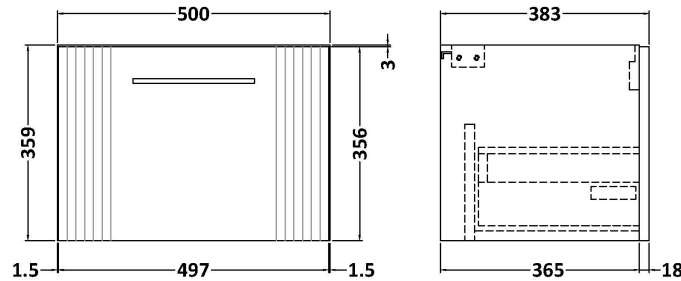

Sales Code: DPF391A

Description: 500 W/H Single Drawer Vanity & Basin 1

Packaging Details

Barcode: 5056462674971

Sales Code: FLT391

Description: 500 W/H Single Drawer Unit

Product Dimensions

Height (mm):	359
Width (mm):	500
Depth (mm):	383
Nett Weight (kg):	12

Packaging Dimensions

Height (mm):	380
Width (mm):	520
Depth (mm):	405
Gross Weight (kg):	12.5

Packaging Data

Box Colour:	Brown Cardboard Box - Printed
Box Qty:	0
Label Size:	0 x 0
Label Colour:	Not Applicable
Label Qty:	0

Sales Code: NVM012

Description: 500 Mid-Edged Basin 1 Th

Product Dimensions

Height (mm):	180
Width (mm):	510
Depth (mm):	390
Nett Weight (kg):	10.54

Packaging Dimensions

Height (mm):	210
Width (mm):	410
Depth (mm):	530
Gross Weight (kg):	10.54

Packaging Data

Box Colour:	Brown Cardboard Box - Printed
Box Qty:	1
Label Size:	100 x 50
Label Colour:	White Label
Label Qty:	2

Outer Box Dimensions (If Applicable)

Height (mm):	
Width (mm):	
Depth (mm):	
Gross Weight (kg):	
Barcode:	5055369043446