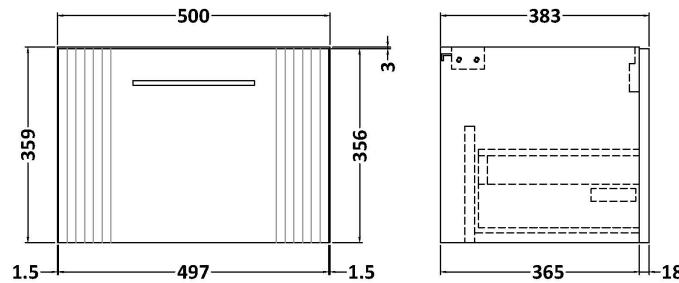

Sales Code: DPF391B

Description: 500 W/H Single Drawer Vanity & Basin 2

Packaging Details

Barcode: 5056462674988

Sales Code: FLT391

Description: 500 W/H Single Drawer Unit

Product Dimensions

Height (mm):	359
Width (mm):	500
Depth (mm):	383
Nett Weight (kg):	12

Packaging Dimensions

Height (mm):	380
Width (mm):	520
Depth (mm):	405
Gross Weight (kg):	12.5

Packaging Data

Box Colour:	Brown Cardboard Box - Printed
Box Qty:	0
Label Size:	0 x 0
Label Colour:	Not Applicable
Label Qty:	0

Sales Code: NVM001

Description: 500mm Minimalist Basin 1Th

Product Dimensions

Height (mm):	170
Width (mm):	500
Depth (mm):	390
Nett Weight (kg):	9

Packaging Dimensions

Height (mm):	400
Width (mm):	520
Depth (mm):	200
Gross Weight (kg):	9

Packaging Data

Box Colour:	Brown Cardboard Box
Box Qty:	1
Label Size:	105 x 50
Label Colour:	White Label
Label Qty:	1

Outer Box Dimensions (If Applicable)

Height (mm):	
Width (mm):	
Depth (mm):	
Gross Weight (kg):	
Barcode:	5055275828670