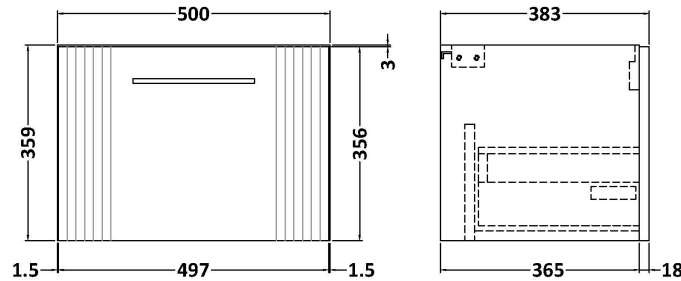

Sales Code: DPF391B

Description: 500 W/H Single Drawer Vanity & Basin 2

Packaging Details

Barcode: 5056462674988

Sales Code: FLT391

Description: 500 W/H Single Drawer Unit

Product Dimensions

Height (mm):	359
Width (mm):	500
Depth (mm):	383
Nett Weight (kg):	12

Packaging Dimensions

Height (mm):	380
Width (mm):	520
Depth (mm):	405
Gross Weight (kg):	12.5

Packaging Data

Box Colour:	Brown Cardboard Box - Printed
Box Qty:	0
Label Size:	0 x 0
Label Colour:	Not Applicable
Label Qty:	0

Sales Code: NVM001

Description: 500mm Minimalist Basin 1Th

Product Dimensions

Height (mm):	170
Width (mm):	500
Depth (mm):	390
Nett Weight (kg):	9

Packaging Dimensions

Height (mm):	400
Width (mm):	520
Depth (mm):	200
Gross Weight (kg):	9

Packaging Data

Box Colour:	Brown Cardboard Box
Box Qty:	1
Label Size:	105 x 50
Label Colour:	White Label
Label Qty:	1

Outer Box Dimensions (If Applicable)

Height (mm):	
Width (mm):	
Depth (mm):	
Gross Weight (kg):	
Barcode:	5055275828670