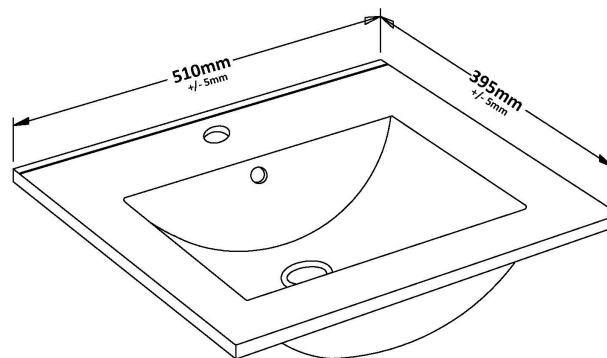

Packaging Dimensions

Height (mm):	380
Width (mm):	520
Depth (mm):	405
Gross Weight (kg):	12.5

Packaging Data

Box Colour:	Brown Cardboard Box - Printed
Box Qty:	0
Label Size:	0 x 0
Label Colour:	Not Applicable
Label Qty:	0

Outer Box Dimensions (If Applicable)

Height (mm):	
Width (mm):	
Depth (mm):	
Gross Weight (kg):	
Barcode:	5056462655345

Product Details

Country of Origin:	China
Fitting Instruction:	No
CE & UKCA:	
FSC Certified Materials:	Yes
Colour:	Satin Blue
Construction Method:	Cam & Wood Dowel
Construction Type:	Rigid
Cabinet Finish:	MFC Painted Gloss
Fascia Finish:	Mdf Painted Gloss
Cabinet Thickness (mm):	16
Fascia Thickness (mm):	18
Drawer Included:	Yes
Drawer Type:	80mm High Metal S/C Inc Galler
No of Shelves:	0
Hinge Type:	Not Applicable
Hinge Included:	No
Adjustable Legs:	No, Not Required
Fixings Included:	Yes
Handle Style:	Modern
Waste Shroud:	Yes
Handle Included:	Yes, Supplied
Handle Type:	Bar

Sales Code: NVM001

Description: 500mm Minimalist Basin 1Th

Product Dimensions

Height (mm):	170
Width (mm):	500
Depth (mm):	390
Nett Weight (kg):	9

Packaging Dimensions

Height (mm):	400
Width (mm):	520
Depth (mm):	200
Gross Weight (kg):	9

Packaging Data

Box Colour:	Brown Cardboard Box
Box Qty:	1
Label Size:	105 x 50
Label Colour:	White Label
Label Qty:	1

Outer Box Dimensions (If Applicable)

Height (mm):	
Width (mm):	
Depth (mm):	
Gross Weight (kg):	
Barcode:	5055275828670