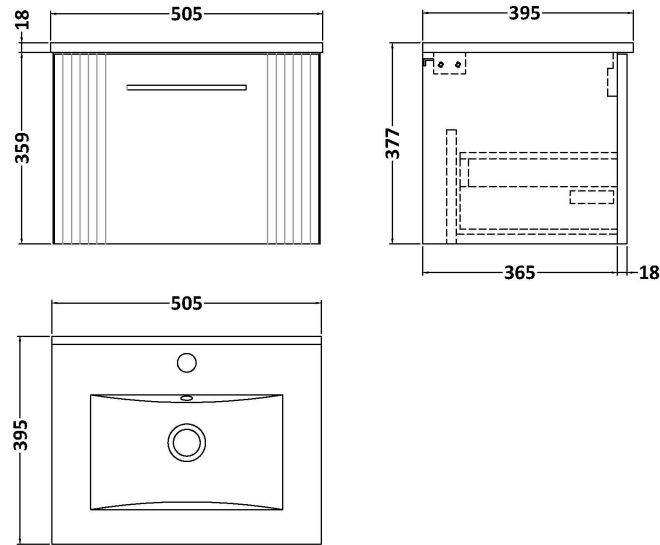

Sales Code: DPF391B

Description: 500 W/H Single Drawer Vanity & Basin 2

Packaging Details

Barcode: 5056462674988

Sales Code: FLT391

Description: 500 W/H Single Drawer Unit

Product Dimensions

Height (mm):	359
Width (mm):	500
Depth (mm):	383
Nett Weight (kg):	12

Packaging Dimensions

Height (mm):	380
Width (mm):	520
Depth (mm):	405
Gross Weight (kg):	12.5

Packaging Data

Box Colour:	Brown Cardboard Box - Printed
Box Qty:	0
Label Size:	0 x 0
Label Colour:	Not Applicable
Label Qty:	0

Outer Box Dimensions (If Applicable)

Height (mm):	
Width (mm):	
Depth (mm):	
Gross Weight (kg):	
Barcode:	5056462655345

Product Details

Country of Origin:	China
Fitting Instruction:	No
CE & UKCA:	
FSC Certified Materials:	Yes
Colour:	Satin Blue
Construction Method:	Cam & Wood Dowel
Construction Type:	Rigid
Cabinet Finish:	MFC Painted Gloss
Fascia Finish:	Mdf Painted Gloss
Cabinet Thickness (mm):	16
Fascia Thickness (mm):	18
Drawer Included:	Yes
Drawer Type:	80mm High Metal S/C Inc Galler
No of Shelves:	0
Hinge Type:	Not Applicable
Hinge Included:	No
Adjustable Legs:	No, Not Required
Fixings Included:	Yes
Handle Style:	Modern
Waste Shroud:	Yes
Handle Included:	Yes, Supplied
Handle Type:	Bar

Sales Code: NVM001

Description: 500mm Minimalist Basin 1Th

Product Dimensions

Height (mm):	170
Width (mm):	500
Depth (mm):	390
Nett Weight (kg):	9

Packaging Dimensions

Height (mm):	400
Width (mm):	520
Depth (mm):	200
Gross Weight (kg):	9