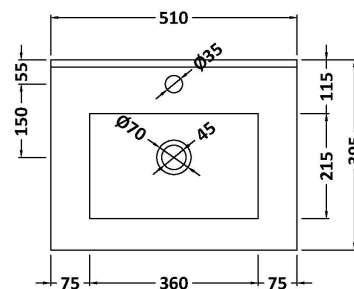

Packaging Dimensions

Height (mm):	380
Width (mm):	520
Depth (mm):	405
Gross Weight (kg):	12.5

Packaging Data

Box Colour:	Brown Cardboard Box - Printed
Box Qty:	0
Label Size:	0 x 0
Label Colour:	Not Applicable
Label Qty:	0

Outer Box Dimensions (If Applicable)

Height (mm):	
Width (mm):	
Depth (mm):	
Gross Weight (kg):	
Barcode:	5056462655345

Product Details

Country of Origin:	China
Fitting Instruction:	No
CE & UKCA:	
FSC Certified Materials:	Yes
Colour:	Satin Blue
Construction Method:	Cam & Wood Dowel
Construction Type:	Rigid
Cabinet Finish:	MFC Painted Gloss
Fascia Finish:	Mdf Painted Gloss
Cabinet Thickness (mm):	16
Fascia Thickness (mm):	18
Drawer Included:	Yes
Drawer Type:	80mm High Metal S/C Inc Galler
No of Shelves:	0
Hinge Type:	Not Applicable
Hinge Included:	No
Adjustable Legs:	No, Not Required
Fixings Included:	Yes
Handle Style:	Modern
Waste Shroud:	Yes
Handle Included:	Yes, Supplied
Handle Type:	Bar

Sales Code: NVM001

Description: 500mm Minimalist Basin 1Th

Product Dimensions

Height (mm):	170
Width (mm):	500
Depth (mm):	390
Nett Weight (kg):	9

Packaging Dimensions

Height (mm):	400
Width (mm):	520
Depth (mm):	200
Gross Weight (kg):	9

Packaging Data

Box Colour:	Brown Cardboard Box
Box Qty:	1
Label Size:	105 x 50
Label Colour:	White Label
Label Qty:	1

Outer Box Dimensions (If Applicable)

Height (mm):	
Width (mm):	
Depth (mm):	
Gross Weight (kg):	
Barcode:	5055275828670