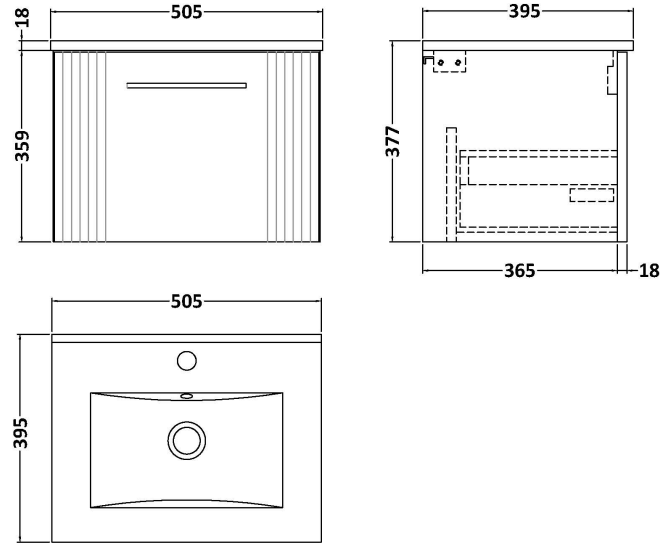

Sales Code: DPF391B

Description: 500 W/H Single Drawer Vanity & Basin 2

Packaging Details

Barcode: 5056462674988

Sales Code: FLT391

Description: 500 W/H Single Drawer Unit

Product Dimensions

Height (mm):	359
Width (mm):	500
Depth (mm):	383
Nett Weight (kg):	12

Packaging Dimensions

Height (mm):	380
Width (mm):	520
Depth (mm):	405
Gross Weight (kg):	12.5

Packaging Data

Box Colour:	Brown Cardboard Box - Printed
Box Qty:	0
Label Size:	0 x 0
Label Colour:	Not Applicable
Label Qty:	0

Outer Box Dimensions (If Applicable)

Height (mm):	
Width (mm):	
Depth (mm):	
Gross Weight (kg):	
Barcode:	5056462655345

Product Details

Country of Origin:	China
Fitting Instruction:	No
CE & UKCA:	
FSC Certified Materials:	Yes
Colour:	Satin Blue
Construction Method:	Cam & Wood Dowel
Construction Type:	Rigid
Cabinet Finish:	MFC Painted Gloss
Fascia Finish:	Mdf Painted Gloss
Cabinet Thickness (mm):	16
Fascia Thickness (mm):	18
Drawer Included:	Yes
Drawer Type:	80mm High Metal S/C Inc Galler
No of Shelves:	0
Hinge Type:	Not Applicable
Hinge Included:	No
Adjustable Legs:	No, Not Required
Fixings Included:	Yes
Handle Style:	Modern
Waste Shroud:	Yes
Handle Included:	Yes, Supplied
Handle Type:	Bar

Sales Code: NVM001

Description: 500mm Minimalist Basin 1Th

Product Dimensions

Height (mm):	170
Width (mm):	500
Depth (mm):	390
Nett Weight (kg):	9

Packaging Dimensions

Height (mm):	400
Width (mm):	520
Depth (mm):	200
Gross Weight (kg):	9