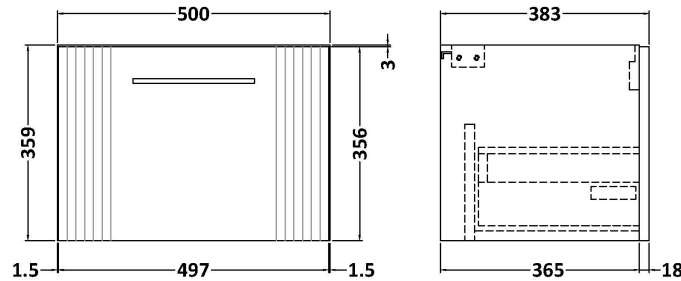

Sales Code: DPF391G

Description: 500 W/H Single Drawer Vanity & Basin 4

Packaging Details

Barcode: 5056462681580

Sales Code: FLT391

Description: 500 W/H Single Drawer Unit

Product Dimensions

Height (mm):	359
Width (mm):	500
Depth (mm):	383
Nett Weight (kg):	12

Packaging Dimensions

Height (mm):	380
Width (mm):	520
Depth (mm):	405
Gross Weight (kg):	12.5

Packaging Data

Box Colour:	Brown Cardboard Box - Printed
Box Qty:	0
Label Size:	0 x 0
Label Colour:	Not Applicable
Label Qty:	0

Sales Code: NVM042

Description: 500 Curved Basin 1Th

Product Dimensions

Height (mm):	160
Width (mm):	510
Depth (mm):	440
Nett Weight (kg):	9

Packaging Dimensions

Height (mm):	190
Width (mm):	530
Depth (mm):	415
Gross Weight (kg):	9.5

Packaging Data

Box Colour:	Brown Cardboard Box - Printed
Box Qty:	1
Label Size:	100 x 50
Label Colour:	White Label
Label Qty:	2

Outer Box Dimensions (If Applicable)

Height (mm):	
Width (mm):	
Depth (mm):	
Gross Weight (kg):	
Barcode:	5056462620985