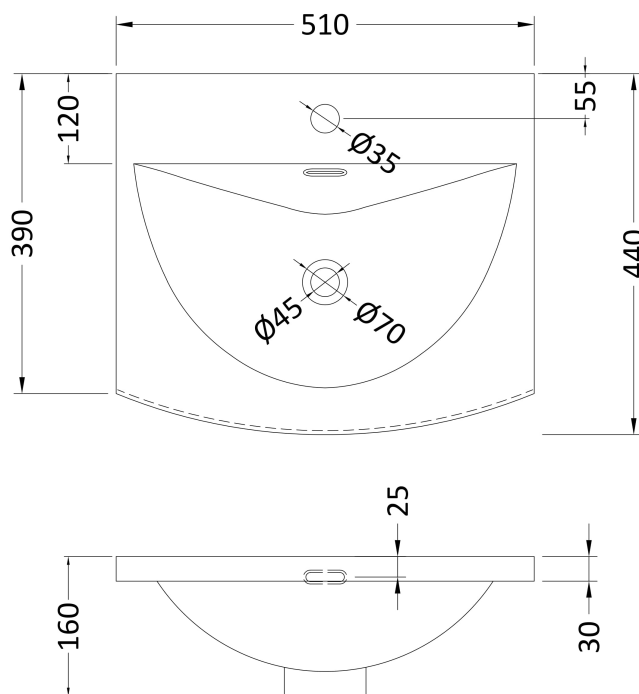

Sales Code: DPF391G

Description: 500 W/H Single Drawer Vanity & Basin 4

Packaging Details

Barcode: 5056462681580

Sales Code: FLT391

Description: 500 W/H Single Drawer Unit

Product Dimensions

Height (mm):	359
Width (mm):	500
Depth (mm):	383
Nett Weight (kg):	12

Packaging Dimensions

Height (mm):	380
Width (mm):	520
Depth (mm):	405
Gross Weight (kg):	12.5

Packaging Data

Box Colour:	Brown Cardboard Box - Printed
Box Qty:	0
Label Size:	0 x 0
Label Colour:	Not Applicable
Label Qty:	0

Sales Code: NVM042

Description: 500 Curved Basin 1Th

Product Dimensions

Height (mm):	160
Width (mm):	510
Depth (mm):	440
Nett Weight (kg):	9

Packaging Dimensions

Height (mm):	190
Width (mm):	530
Depth (mm):	415
Gross Weight (kg):	9.5

Packaging Data

Box Colour:	Brown Cardboard Box - Printed
Box Qty:	1
Label Size:	100 x 50
Label Colour:	White Label
Label Qty:	2

Outer Box Dimensions (If Applicable)

Height (mm):	
Width (mm):	
Depth (mm):	
Gross Weight (kg):	
Barcode:	5056462620985