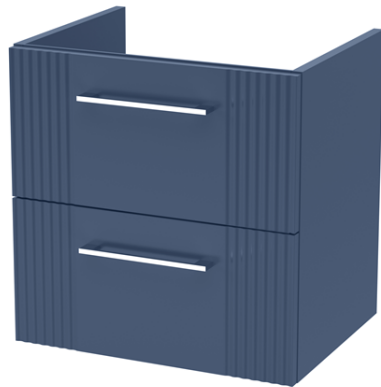

Sales Code: DPF392A

Description: 500 W/H 2-Drawer Vanity & Basin 1

Packaging Details

Barcode: 5056462675121

Sales Code: FLT392

Description: 500 W/H 2-Drawer Unit

Product Dimensions

Height (mm):	500
Width (mm):	500
Depth (mm):	383
Nett Weight (kg):	18.5

Packaging Dimensions

Height (mm):	520
Width (mm):	520
Depth (mm):	405
Gross Weight (kg):	19

Packaging Data

Box Colour:	Brown Cardboard Box - Printed
Box Qty:	0
Label Size:	0 x 0
Label Colour:	Not Applicable
Label Qty:	0

Outer Box Dimensions (If Applicable)

Height (mm):	
Width (mm):	
Depth (mm):	
Gross Weight (kg):	
Barcode:	5056462655383

Product Details

Country of Origin:	China
Fitting Instruction:	No
CE & UKCA:	
FSC Certified Materials:	Yes
Colour:	Satin Blue
Construction Method:	Cam & Wood Dowel
Construction Type:	Rigid
Cabinet Finish:	MFC Painted Gloss
Fascia Finish:	Mdf Painted Gloss
Cabinet Thickness (mm):	16
Fascia Thickness (mm):	18
Drawer Included:	Yes
Drawer Type:	80mm High Metal Softclose
No of Shelves:	0
Hinge Type:	Not Applicable
Hinge Included:	No
Adjustable Legs:	No, Not Required
Fixings Included:	Yes
Handle Style:	Modern
Waste Shroud:	Yes
Handle Included:	Yes, Supplied
Handle Type:	Bar

Sales Code: NVM012

Description: 500 Mid-Edged Basin 1 Th

Product Dimensions

Height (mm):	180
Width (mm):	510
Depth (mm):	390
Nett Weight (kg):	10.54

Packaging Dimensions

Height (mm):	210
Width (mm):	410
Depth (mm):	530
Gross Weight (kg):	10.54