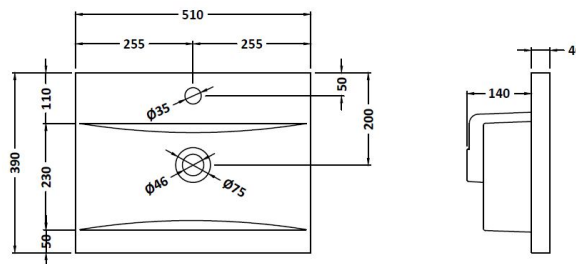

Packaging Dimensions

Height (mm):	520
Width (mm):	520
Depth (mm):	405
Gross Weight (kg):	19

Packaging Data

Box Colour:	Brown Cardboard Box - Printed
Box Qty:	0
Label Size:	0 x 0
Label Colour:	Not Applicable
Label Qty:	0

Outer Box Dimensions (If Applicable)

Height (mm):	
Width (mm):	
Depth (mm):	
Gross Weight (kg):	
Barcode:	5056462655383

Product Details

Country of Origin:	China
Fitting Instruction:	No
CE & UKCA:	
FSC Certified Materials:	Yes
Colour:	Satin Blue
Construction Method:	Cam & Wood Dowel
Construction Type:	Rigid
Cabinet Finish:	MFC Painted Gloss
Fascia Finish:	Mdf Painted Gloss
Cabinet Thickness (mm):	16
Fascia Thickness (mm):	18
Drawer Included:	Yes
Drawer Type:	80mm High Metal Softclose
No of Shelves:	0
Hinge Type:	Not Applicable
Hinge Included:	No
Adjustable Legs:	No, Not Required
Fixings Included:	Yes
Handle Style:	Modern
Waste Shroud:	Yes
Handle Included:	Yes, Supplied
Handle Type:	Bar

Sales Code: NVM012

Description: 500 Mid-Edged Basin 1 Th

Product Dimensions

Height (mm):	180
Width (mm):	510
Depth (mm):	390
Nett Weight (kg):	10.54

Packaging Dimensions

Height (mm):	210
Width (mm):	410
Depth (mm):	530
Gross Weight (kg):	10.54

Packaging Data

Box Colour:	Brown Cardboard Box - Printed
Box Qty:	1
Label Size:	100 x 50
Label Colour:	White Label
Label Qty:	2

Outer Box Dimensions (If Applicable)

Height (mm):	
Width (mm):	
Depth (mm):	
Gross Weight (kg):	
Barcode:	5055369043446