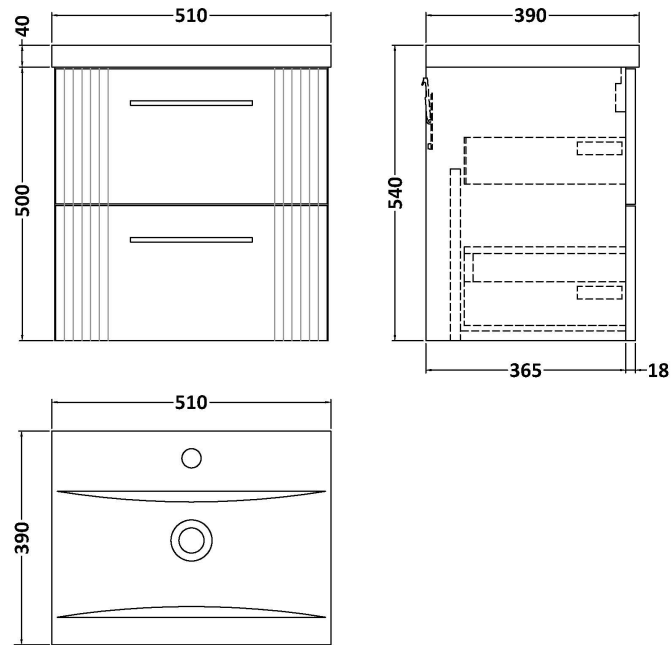

Sales Code: DPF392A

Description: 500 W/H 2-Drawer Vanity & Basin 1

Packaging Details

Barcode: 5056462675121

Sales Code: FLT392

Description: 500 W/H 2-Drawer Unit

Product Dimensions

Height (mm):	500
Width (mm):	500
Depth (mm):	383
Nett Weight (kg):	18.5

Packaging Dimensions

Height (mm):	520
Width (mm):	520
Depth (mm):	405
Gross Weight (kg):	19

Packaging Data

Box Colour:	Brown Cardboard Box - Printed
Box Qty:	0
Label Size:	0 x 0
Label Colour:	Not Applicable
Label Qty:	0

Outer Box Dimensions (If Applicable)

Height (mm):	
Width (mm):	
Depth (mm):	
Gross Weight (kg):	
Barcode:	5056462655383

Product Details

Country of Origin:	China
Fitting Instruction:	No
CE & UKCA:	
FSC Certified Materials:	Yes
Colour:	Satin Blue
Construction Method:	Cam & Wood Dowel
Construction Type:	Rigid
Cabinet Finish:	MFC Painted Gloss
Fascia Finish:	Mdf Painted Gloss
Cabinet Thickness (mm):	16
Fascia Thickness (mm):	18
Drawer Included:	Yes
Drawer Type:	80mm High Metal Softclose
No of Shelves:	0
Hinge Type:	Not Applicable
Hinge Included:	No
Adjustable Legs:	No, Not Required
Fixings Included:	Yes
Handle Style:	Modern
Waste Shroud:	Yes
Handle Included:	Yes, Supplied
Handle Type:	Bar

Sales Code: NVM012

Description: 500 Mid-Edged Basin 1 Th

Product Dimensions

Height (mm):	180
Width (mm):	510
Depth (mm):	390
Nett Weight (kg):	10.54

Packaging Dimensions

Height (mm):	210
Width (mm):	410
Depth (mm):	530
Gross Weight (kg):	10.54