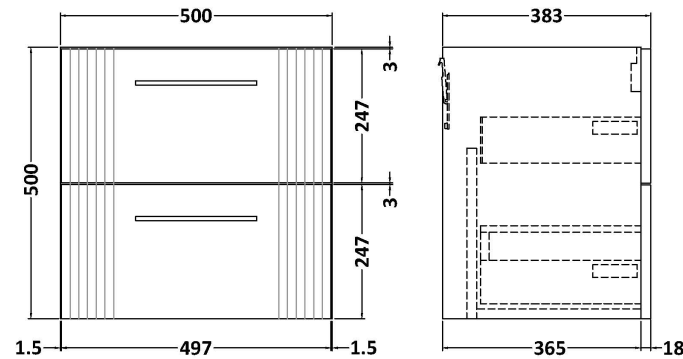

Sales Code: DPF392B

Description: 500 W/H 2-Drawer Vanity & Basin 2

Packaging Details

Barcode: 5056462675138

Sales Code: FLT392

Description: 500 W/H 2-Drawer Unit

Product Dimensions

Height (mm):	500
Width (mm):	500
Depth (mm):	383
Nett Weight (kg):	18.5

Packaging Dimensions

Height (mm):	520
Width (mm):	520
Depth (mm):	405
Gross Weight (kg):	19

Packaging Data

Box Colour:	Brown Cardboard Box - Printed
Box Qty:	0
Label Size:	0 x 0
Label Colour:	Not Applicable
Label Qty:	0

Sales Code: NVM001

Description: 500mm Minimalist Basin 1Th

Product Dimensions

Height (mm):	170
Width (mm):	500
Depth (mm):	390
Nett Weight (kg):	9

Packaging Dimensions

Height (mm):	400
Width (mm):	520
Depth (mm):	200
Gross Weight (kg):	9

Packaging Data

Box Colour:	Brown Cardboard Box
Box Qty:	1
Label Size:	105 x 50
Label Colour:	White Label
Label Qty:	1

Outer Box Dimensions (If Applicable)

Height (mm):	
Width (mm):	
Depth (mm):	
Gross Weight (kg):	
Barcode:	5055275828670