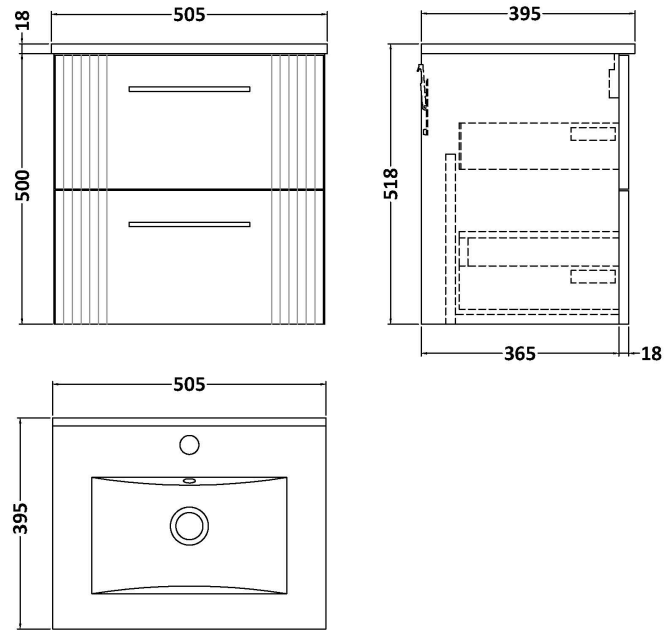

Sales Code: DPF392B

Description: 500 W/H 2-Drawer Vanity & Basin 2

Packaging Details

Barcode: 5056462675138

Sales Code: FLT392

Description: 500 W/H 2-Drawer Unit

Product Dimensions

Height (mm):	500
Width (mm):	500
Depth (mm):	383
Nett Weight (kg):	18.5

Packaging Dimensions

Height (mm):	520
Width (mm):	520
Depth (mm):	405
Gross Weight (kg):	19

Packaging Data

Box Colour:	Brown Cardboard Box - Printed
Box Qty:	0
Label Size:	0 x 0
Label Colour:	Not Applicable
Label Qty:	0

Outer Box Dimensions (If Applicable)

Height (mm):	
Width (mm):	
Depth (mm):	
Gross Weight (kg):	
Barcode:	5056462655383

Product Details

Country of Origin:	China
Fitting Instruction:	No
CE & UKCA:	
FSC Certified Materials:	Yes
Colour:	Satin Blue
Construction Method:	Cam & Wood Dowel
Construction Type:	Rigid
Cabinet Finish:	MFC Painted Gloss
Fascia Finish:	Mdf Painted Gloss
Cabinet Thickness (mm):	16
Fascia Thickness (mm):	18
Drawer Included:	Yes
Drawer Type:	80mm High Metal Softclose
No of Shelves:	0
Hinge Type:	Not Applicable
Hinge Included:	No
Adjustable Legs:	No, Not Required
Fixings Included:	Yes
Handle Style:	Modern
Waste Shroud:	Yes
Handle Included:	Yes, Supplied
Handle Type:	Bar

Sales Code: NVM001

Description: 500mm Minimalist Basin 1Th

Product Dimensions

Height (mm):	170
Width (mm):	500
Depth (mm):	390
Nett Weight (kg):	9

Packaging Dimensions

Height (mm):	400
Width (mm):	520
Depth (mm):	200
Gross Weight (kg):	9