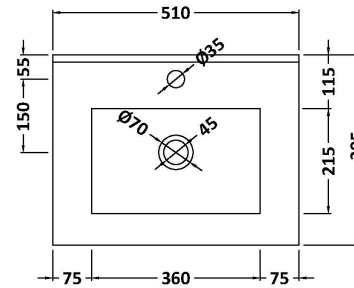

Packaging Dimensions

Height (mm):	520
Width (mm):	520
Depth (mm):	405
Gross Weight (kg):	19

Packaging Data

Box Colour:	Brown Cardboard Box - Printed
Box Qty:	0
Label Size:	0 x 0
Label Colour:	Not Applicable
Label Qty:	0

Outer Box Dimensions (If Applicable)

Height (mm):	
Width (mm):	
Depth (mm):	
Gross Weight (kg):	
Barcode:	5056462655383

Product Details

Country of Origin:	China
Fitting Instruction:	No
CE & UKCA:	
FSC Certified Materials:	Yes
Colour:	Satin Blue
Construction Method:	Cam & Wood Dowel
Construction Type:	Rigid
Cabinet Finish:	MFC Painted Gloss
Fascia Finish:	Mdf Painted Gloss
Cabinet Thickness (mm):	16
Fascia Thickness (mm):	18
Drawer Included:	Yes
Drawer Type:	80mm High Metal Softclose
No of Shelves:	0
Hinge Type:	Not Applicable
Hinge Included:	No
Adjustable Legs:	No, Not Required
Fixings Included:	Yes
Handle Style:	Modern
Waste Shroud:	Yes
Handle Included:	Yes, Supplied
Handle Type:	Bar

Sales Code: NVM001

Description: 500mm Minimalist Basin 1Th

Product Dimensions

Height (mm):	170
Width (mm):	500
Depth (mm):	390
Nett Weight (kg):	9

Packaging Dimensions

Height (mm):	400
Width (mm):	520
Depth (mm):	200
Gross Weight (kg):	9

Packaging Data

Box Colour:	Brown Cardboard Box
Box Qty:	1
Label Size:	105 x 50
Label Colour:	White Label
Label Qty:	1

Outer Box Dimensions (If Applicable)

Height (mm):	
Width (mm):	
Depth (mm):	
Gross Weight (kg):	
Barcode:	5055275828670