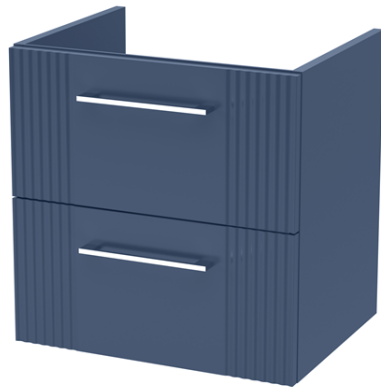

Sales Code: DPF392B

Description: 500 W/H 2-Drawer Vanity & Basin 2

Packaging Details

Barcode: 5056462675138

Sales Code: FLT392

Description: 500 W/H 2-Drawer Unit

Product Dimensions

Height (mm):	500
Width (mm):	500
Depth (mm):	383
Nett Weight (kg):	18.5

Packaging Dimensions

Height (mm):	520
Width (mm):	520
Depth (mm):	405
Gross Weight (kg):	19

Packaging Data

Box Colour:	Brown Cardboard Box - Printed
Box Qty:	0
Label Size:	0 x 0
Label Colour:	Not Applicable
Label Qty:	0

Outer Box Dimensions (If Applicable)

Height (mm):	
Width (mm):	
Depth (mm):	
Gross Weight (kg):	
Barcode:	5056462655383

Product Details

Country of Origin:	China
Fitting Instruction:	No
CE & UKCA:	
FSC Certified Materials:	Yes
Colour:	Satin Blue
Construction Method:	Cam & Wood Dowel
Construction Type:	Rigid
Cabinet Finish:	MFC Painted Gloss
Fascia Finish:	Mdf Painted Gloss
Cabinet Thickness (mm):	16
Fascia Thickness (mm):	18
Drawer Included:	Yes
Drawer Type:	80mm High Metal Softclose
No of Shelves:	0
Hinge Type:	Not Applicable
Hinge Included:	No
Adjustable Legs:	No, Not Required
Fixings Included:	Yes
Handle Style:	Modern
Waste Shroud:	Yes
Handle Included:	Yes, Supplied
Handle Type:	Bar

Sales Code: NVM001

Description: 500mm Minimalist Basin 1Th

Product Dimensions

Height (mm):	170
Width (mm):	500
Depth (mm):	390
Nett Weight (kg):	9

Packaging Dimensions

Height (mm):	400
Width (mm):	520
Depth (mm):	200
Gross Weight (kg):	9