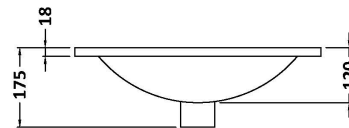

Packaging Dimensions

Height (mm):	520
Width (mm):	520
Depth (mm):	405
Gross Weight (kg):	19

Packaging Data

Box Colour:	Brown Cardboard Box - Printed
Box Qty:	0
Label Size:	0 x 0
Label Colour:	Not Applicable
Label Qty:	0

Outer Box Dimensions (If Applicable)

Height (mm):	
Width (mm):	
Depth (mm):	
Gross Weight (kg):	
Barcode:	5056462655383

Product Details

Country of Origin:	China
Fitting Instruction:	No
CE & UKCA:	
FSC Certified Materials:	Yes
Colour:	Satin Blue
Construction Method:	Cam & Wood Dowel
Construction Type:	Rigid
Cabinet Finish:	MFC Painted Gloss
Fascia Finish:	Mdf Painted Gloss
Cabinet Thickness (mm):	16
Fascia Thickness (mm):	18
Drawer Included:	Yes
Drawer Type:	80mm High Metal Softclose
No of Shelves:	0
Hinge Type:	Not Applicable
Hinge Included:	No
Adjustable Legs:	No, Not Required
Fixings Included:	Yes
Handle Style:	Modern
Waste Shroud:	Yes
Handle Included:	Yes, Supplied
Handle Type:	Bar

Sales Code: NVM001

Description: 500mm Minimalist Basin 1Th

Product Dimensions

Height (mm):	170
Width (mm):	500
Depth (mm):	390
Nett Weight (kg):	9

Packaging Dimensions

Height (mm):	400
Width (mm):	520
Depth (mm):	200
Gross Weight (kg):	9

Packaging Data

Box Colour:	Brown Cardboard Box
Box Qty:	1
Label Size:	105 x 50
Label Colour:	White Label
Label Qty:	1

Outer Box Dimensions (If Applicable)

Height (mm):	
Width (mm):	
Depth (mm):	
Gross Weight (kg):	
Barcode:	5055275828670