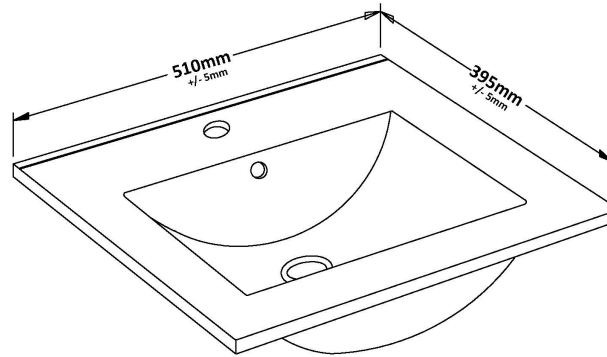

Packaging Dimensions

Height (mm):	520
Width (mm):	520
Depth (mm):	405
Gross Weight (kg):	19

Packaging Data

Box Colour:	Brown Cardboard Box - Printed
Box Qty:	0
Label Size:	0 x 0
Label Colour:	Not Applicable
Label Qty:	0

Outer Box Dimensions (If Applicable)

Height (mm):	
Width (mm):	
Depth (mm):	
Gross Weight (kg):	
Barcode:	5056462655383

Product Details

Country of Origin:	China
Fitting Instruction:	No
CE & UKCA:	
FSC Certified Materials:	Yes
Colour:	Satin Blue
Construction Method:	Cam & Wood Dowel
Construction Type:	Rigid
Cabinet Finish:	MFC Painted Gloss
Fascia Finish:	Mdf Painted Gloss
Cabinet Thickness (mm):	16
Fascia Thickness (mm):	18
Drawer Included:	Yes
Drawer Type:	80mm High Metal Softclose
No of Shelves:	0
Hinge Type:	Not Applicable
Hinge Included:	No
Adjustable Legs:	No, Not Required
Fixings Included:	Yes
Handle Style:	Modern
Waste Shroud:	Yes
Handle Included:	Yes, Supplied
Handle Type:	Bar

Sales Code: NVM001

Description: 500mm Minimalist Basin 1Th

Product Dimensions

Height (mm):	170
Width (mm):	500
Depth (mm):	390
Nett Weight (kg):	9

Packaging Dimensions

Height (mm):	400
Width (mm):	520
Depth (mm):	200
Gross Weight (kg):	9

Packaging Data

Box Colour:	Brown Cardboard Box
Box Qty:	1
Label Size:	105 x 50
Label Colour:	White Label
Label Qty:	1

Outer Box Dimensions (If Applicable)

Height (mm):	
Width (mm):	
Depth (mm):	
Gross Weight (kg):	
Barcode:	5055275828670