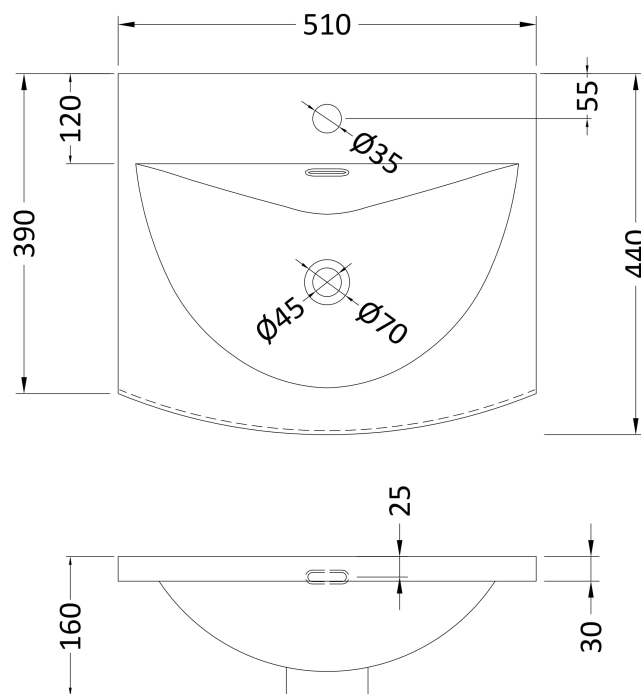

Sales Code: DPF392G

Description: 500 W/H 2-Drawer Vanity & Basin 4

Packaging Details

Barcode: 5056462681634

Sales Code: FLT392

Description: 500 W/H 2-Drawer Unit

Product Dimensions

Height (mm):	500
Width (mm):	500
Depth (mm):	383
Nett Weight (kg):	18.5

Packaging Dimensions

Height (mm):	520
Width (mm):	520
Depth (mm):	405
Gross Weight (kg):	19

Packaging Data

Box Colour:	Brown Cardboard Box - Printed
Box Qty:	0
Label Size:	0 x 0
Label Colour:	Not Applicable
Label Qty:	0

Sales Code: NVM042

Description: 500 Curved Basin 1Th

Product Dimensions

Height (mm):	160
Width (mm):	510
Depth (mm):	440
Nett Weight (kg):	9

Packaging Dimensions

Height (mm):	190
Width (mm):	530
Depth (mm):	415
Gross Weight (kg):	9.5

Packaging Data

Box Colour:	Brown Cardboard Box - Printed
Box Qty:	1
Label Size:	100 x 50
Label Colour:	White Label
Label Qty:	2

Outer Box Dimensions (If Applicable)

Height (mm):	
Width (mm):	
Depth (mm):	
Gross Weight (kg):	
Barcode:	5056462620985