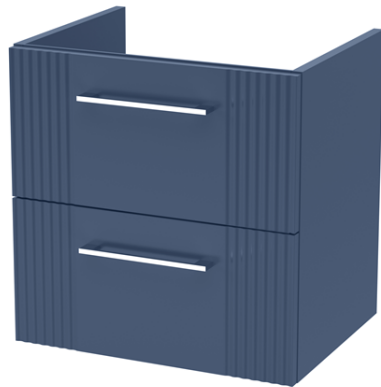

Sales Code: DPF392G

Description: 500 W/H 2-Drawer Vanity & Basin 4

Packaging Details

Barcode: 5056462681634

Sales Code: FLT392

Description: 500 W/H 2-Drawer Unit

Product Dimensions

Height (mm):	500
Width (mm):	500
Depth (mm):	383
Nett Weight (kg):	18.5

Packaging Dimensions

Height (mm):	520
Width (mm):	520
Depth (mm):	405
Gross Weight (kg):	19

Packaging Data

Box Colour:	Brown Cardboard Box - Printed
Box Qty:	0
Label Size:	0 x 0
Label Colour:	Not Applicable
Label Qty:	0

Outer Box Dimensions (If Applicable)

Height (mm):	
Width (mm):	
Depth (mm):	
Gross Weight (kg):	
Barcode:	5056462655383

Product Details

Country of Origin:	China
Fitting Instruction:	No
CE & UKCA:	
FSC Certified Materials:	Yes
Colour:	Satin Blue
Construction Method:	Cam & Wood Dowel
Construction Type:	Rigid
Cabinet Finish:	MFC Painted Gloss
Fascia Finish:	Mdf Painted Gloss
Cabinet Thickness (mm):	16
Fascia Thickness (mm):	18
Drawer Included:	Yes
Drawer Type:	80mm High Metal Softclose
No of Shelves:	0
Hinge Type:	Not Applicable
Hinge Included:	No
Adjustable Legs:	No, Not Required
Fixings Included:	Yes
Handle Style:	Modern
Waste Shroud:	Yes
Handle Included:	Yes, Supplied
Handle Type:	Bar

Sales Code: NVM042

Description: 500 Curved Basin 1Th

Product Dimensions

Height (mm):	160
Width (mm):	510
Depth (mm):	440
Nett Weight (kg):	9

Packaging Dimensions

Height (mm):	190
Width (mm):	530
Depth (mm):	415
Gross Weight (kg):	9.5