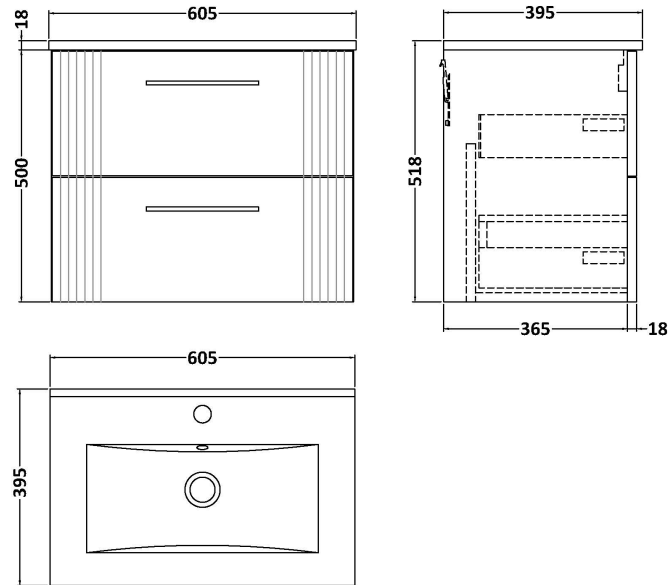

Sales Code: DPF393B

Description: 600 W/H 2-Drawer Vanity & Basin 2

Packaging Details

Barcode: 5056462675862

Sales Code: FLT393

Description: 600 W/H 2-Drawer Unit

Product Dimensions

Height (mm):	500
Width (mm):	600
Depth (mm):	383
Nett Weight (kg):	22.5

Packaging Dimensions

Height (mm):	520
Width (mm):	620
Depth (mm):	405
Gross Weight (kg):	23

Packaging Data

Box Colour:	Brown Cardboard Box - Printed
Box Qty:	0
Label Size:	0 x 0
Label Colour:	Not Applicable
Label Qty:	0

Outer Box Dimensions (If Applicable)

Height (mm):	
Width (mm):	
Depth (mm):	
Gross Weight (kg):	
Barcode:	5056462655505

Product Details

Country of Origin:	China
Fitting Instruction:	No
CE & UKCA:	
FSC Certified Materials:	Yes
Colour:	Satin Blue
Construction Method:	Cam & Wood Dowel
Construction Type:	Rigid
Cabinet Finish:	MFC Painted Gloss
Fascia Finish:	Mdf Painted Gloss
Cabinet Thickness (mm):	16
Fascia Thickness (mm):	18
Drawer Included:	Yes
Drawer Type:	80mm High Metal Softclose
No of Shelves:	0
Hinge Type:	Not Applicable
Hinge Included:	No
Adjustable Legs:	No, Not Required
Fixings Included:	Yes
Handle Style:	Modern
Waste Shroud:	Yes
Handle Included:	Yes, Supplied
Handle Type:	Bar

Sales Code: NVM003

Description: Minimalist Basin 600mm

Product Dimensions

Height (mm):	170
Width (mm):	600
Depth (mm):	390
Nett Weight (kg):	10.76

Packaging Dimensions

Height (mm):	200
Width (mm):	400
Depth (mm):	620
Gross Weight (kg):	10.76