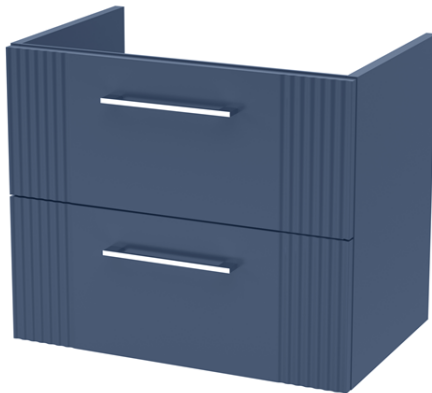

Sales Code: DPF393B

Description: 600 W/H 2-Drawer Vanity & Basin 2

Packaging Details

Barcode: 5056462675862

Sales Code: FLT393

Description: 600 W/H 2-Drawer Unit

Product Dimensions

Height (mm):	500
Width (mm):	600
Depth (mm):	383
Nett Weight (kg):	22.5

Packaging Dimensions

Height (mm):	520
Width (mm):	620
Depth (mm):	405
Gross Weight (kg):	23

Packaging Data

Box Colour:	Brown Cardboard Box - Printed
Box Qty:	0
Label Size:	0 x 0
Label Colour:	Not Applicable
Label Qty:	0

Outer Box Dimensions (If Applicable)

Height (mm):	
Width (mm):	
Depth (mm):	
Gross Weight (kg):	
Barcode:	5056462655505

Product Details

Country of Origin:	China
Fitting Instruction:	No
CE & UKCA:	
FSC Certified Materials:	Yes
Colour:	Satin Blue
Construction Method:	Cam & Wood Dowel
Construction Type:	Rigid
Cabinet Finish:	MFC Painted Gloss
Fascia Finish:	Mdf Painted Gloss
Cabinet Thickness (mm):	16
Fascia Thickness (mm):	18
Drawer Included:	Yes
Drawer Type:	80mm High Metal Softclose
No of Shelves:	0
Hinge Type:	Not Applicable
Hinge Included:	No
Adjustable Legs:	No, Not Required
Fixings Included:	Yes
Handle Style:	Modern
Waste Shroud:	Yes
Handle Included:	Yes, Supplied
Handle Type:	Bar

Sales Code: NVM003

Description: Minimalist Basin 600mm

Product Dimensions

Height (mm):	170
Width (mm):	600
Depth (mm):	390
Nett Weight (kg):	10.76

Packaging Dimensions

Height (mm):	200
Width (mm):	400
Depth (mm):	620
Gross Weight (kg):	10.76