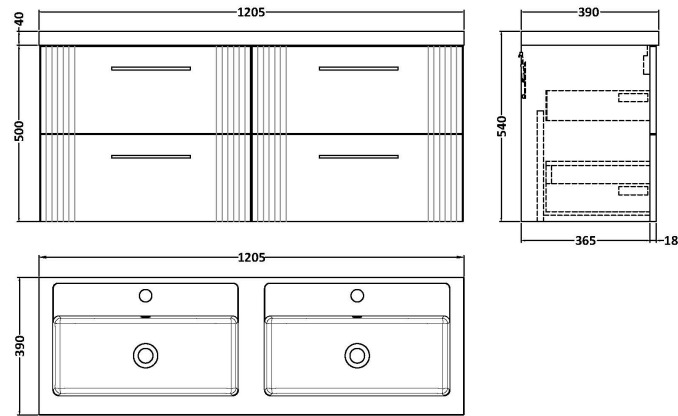

Sales Code: DPF393C

Description: 1200 W/H 4-Drawer Vanity & Double Basin

Packaging Details

Barcode: 5056462676982

Sales Code: FLT393

Description: 600 W/H 2-Drawer Unit

Product Dimensions

Height (mm):	500
Width (mm):	600
Depth (mm):	383
Nett Weight (kg):	22.5

Packaging Dimensions

Height (mm):	520
Width (mm):	620
Depth (mm):	405
Gross Weight (kg):	23

Packaging Data

Box Colour:	Brown Cardboard Box - Printed
Box Qty:	0
Label Size:	0 x 0
Label Colour:	Not Applicable
Label Qty:	0

Outer Box Dimensions (If Applicable)

Height (mm):	
Width (mm):	
Depth (mm):	
Gross Weight (kg):	
Barcode:	5056462655505

Product Details

Country of Origin:	China
Fitting Instruction:	No
CE & UKCA:	
FSC Certified Materials:	Yes
Colour:	Satin Blue
Construction Method:	Cam & Wood Dowel
Construction Type:	Rigid
Cabinet Finish:	MFC Painted Gloss
Fascia Finish:	Mdf Painted Gloss
Cabinet Thickness (mm):	16
Fascia Thickness (mm):	18
Drawer Included:	Yes
Drawer Type:	80mm High Metal Softclose
No of Shelves:	0
Hinge Type:	Not Applicable
Hinge Included:	No
Adjustable Legs:	No, Not Required
Fixings Included:	Yes
Handle Style:	Modern
Waste Shroud:	Yes
Handle Included:	Yes, Supplied
Handle Type:	Bar

Sales Code: PMB424

Description: Double Polymarble Basin 1205 X 390

Product Dimensions

Height (mm):	390
Width (mm):	1205
Depth (mm):	157
Nett Weight (kg):	18.12

Packaging Dimensions

Height (mm):	100
Width (mm):	1205
Depth (mm):	400
Gross Weight (kg):	18.12