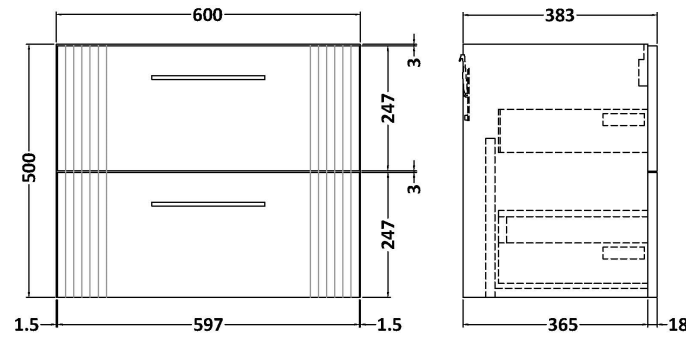

Sales Code: DPF393C

Description: 1200 W/H 4-Drawer Vanity & Double Basin

Packaging Details

Barcode: 5056462676982

Sales Code: FLT393

Description: 600 W/H 2-Drawer Unit

Product Dimensions

Height (mm):	500
Width (mm):	600
Depth (mm):	383
Nett Weight (kg):	22.5

Packaging Dimensions

Height (mm):	520
Width (mm):	620
Depth (mm):	405
Gross Weight (kg):	23

Packaging Data

Box Colour:	Brown Cardboard Box - Printed
Box Qty:	0
Label Size:	0 x 0
Label Colour:	Not Applicable
Label Qty:	0

Outer Box Dimensions (If Applicable)

Height (mm):	
Width (mm):	
Depth (mm):	
Gross Weight (kg):	
Barcode:	5056462655505

Product Details

Country of Origin:	China
Fitting Instruction:	No
CE & UKCA:	
FSC Certified Materials:	Yes
Colour:	Satin Blue
Construction Method:	Cam & Wood Dowel
Construction Type:	Rigid
Cabinet Finish:	MFC Painted Gloss
Fascia Finish:	Mdf Painted Gloss
Cabinet Thickness (mm):	16
Fascia Thickness (mm):	18
Drawer Included:	Yes
Drawer Type:	80mm High Metal Softclose
No of Shelves:	0
Hinge Type:	Not Applicable
Hinge Included:	No
Adjustable Legs:	No, Not Required
Fixings Included:	Yes
Handle Style:	Modern
Waste Shroud:	Yes
Handle Included:	Yes, Supplied
Handle Type:	Bar

Sales Code: PMB424

Description: Double Polymarble Basin 1205 X 390

Product Dimensions

Height (mm):	390
Width (mm):	1205
Depth (mm):	157
Nett Weight (kg):	18.12

Packaging Dimensions

Height (mm):	100
Width (mm):	1205
Depth (mm):	400
Gross Weight (kg):	18.12