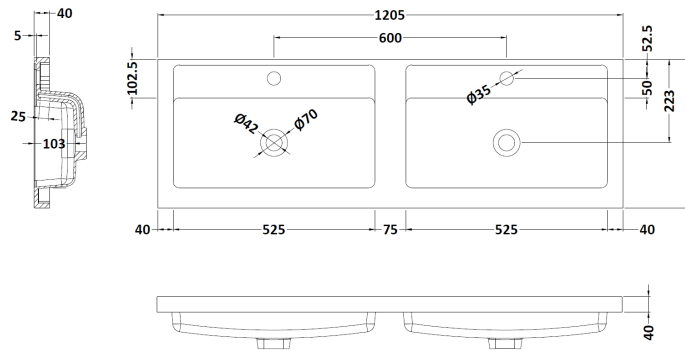

Packaging Dimensions

Height (mm):	520
Width (mm):	620
Depth (mm):	405
Gross Weight (kg):	23

Packaging Data

Box Colour:	Brown Cardboard Box - Printed
Box Qty:	0
Label Size:	0 x 0
Label Colour:	Not Applicable
Label Qty:	0

Outer Box Dimensions (If Applicable)

Height (mm):	
Width (mm):	
Depth (mm):	
Gross Weight (kg):	
Barcode:	5056462655505

Product Details

Country of Origin:	China
Fitting Instruction:	No
CE & UKCA:	
FSC Certified Materials:	Yes
Colour:	Satin Blue
Construction Method:	Cam & Wood Dowel
Construction Type:	Rigid
Cabinet Finish:	MFC Painted Gloss
Fascia Finish:	Mdf Painted Gloss
Cabinet Thickness (mm):	16
Fascia Thickness (mm):	18
Drawer Included:	Yes
Drawer Type:	80mm High Metal Softclose
No of Shelves:	0
Hinge Type:	Not Applicable
Hinge Included:	No
Adjustable Legs:	No, Not Required
Fixings Included:	Yes
Handle Style:	Modern
Waste Shroud:	Yes
Handle Included:	Yes, Supplied
Handle Type:	Bar

Sales Code: PMB424

Description: Double Polymarble Basin 1205 X 390

Product Dimensions

Height (mm):	390
Width (mm):	1205
Depth (mm):	157
Nett Weight (kg):	18.12

Packaging Dimensions

Height (mm):	100
Width (mm):	1205
Depth (mm):	400
Gross Weight (kg):	18.12

Packaging Data

Box Colour:	Brown Cardboard Box - Printed
Box Qty:	1
Label Size:	100 x 50
Label Colour:	White Label
Label Qty:	2

Outer Box Dimensions (If Applicable)

Height (mm):	
Width (mm):	
Depth (mm):	
Gross Weight (kg):	
Barcode:	5056211815136