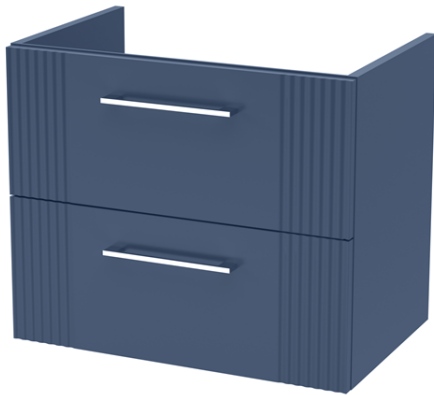

Sales Code: DPF393C

Description: 1200 W/H 4-Drawer Vanity & Double Basin

Packaging Details

Barcode: 5056462676982

Sales Code: FLT393

Description: 600 W/H 2-Drawer Unit

Product Dimensions

Height (mm):	500
Width (mm):	600
Depth (mm):	383
Nett Weight (kg):	22.5

Packaging Dimensions

Height (mm):	520
Width (mm):	620
Depth (mm):	405
Gross Weight (kg):	23

Packaging Data

Box Colour:	Brown Cardboard Box - Printed
Box Qty:	0
Label Size:	0 x 0
Label Colour:	Not Applicable
Label Qty:	0

Outer Box Dimensions (If Applicable)

Height (mm):	
Width (mm):	
Depth (mm):	
Gross Weight (kg):	
Barcode:	5056462655505

Product Details

Country of Origin:	China
Fitting Instruction:	No
CE & UKCA:	
FSC Certified Materials:	Yes
Colour:	Satin Blue
Construction Method:	Cam & Wood Dowel
Construction Type:	Rigid
Cabinet Finish:	MFC Painted Gloss
Fascia Finish:	Mdf Painted Gloss
Cabinet Thickness (mm):	16
Fascia Thickness (mm):	18
Drawer Included:	Yes
Drawer Type:	80mm High Metal Softclose
No of Shelves:	0
Hinge Type:	Not Applicable
Hinge Included:	No
Adjustable Legs:	No, Not Required
Fixings Included:	Yes
Handle Style:	Modern
Waste Shroud:	Yes
Handle Included:	Yes, Supplied
Handle Type:	Bar

Sales Code: PMB424

Description: Double Polymarble Basin 1205 X 390

Product Dimensions

Height (mm):	390
Width (mm):	1205
Depth (mm):	157
Nett Weight (kg):	18.12

Packaging Dimensions

Height (mm):	100
Width (mm):	1205
Depth (mm):	400
Gross Weight (kg):	18.12