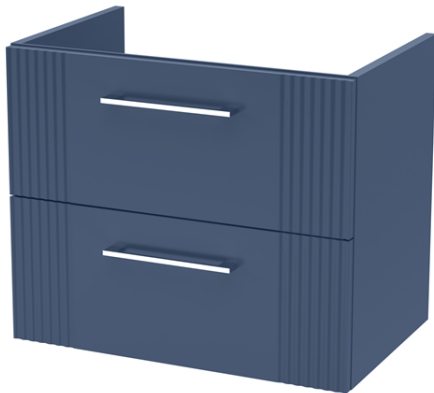

Sales Code: DPF393F

Description: 1200 W/H 4-Drawer Vanity & Double Basin

Packaging Details

Barcode: 5056462676975

Sales Code: FLT393

Description: 600 W/H 2-Drawer Unit

Product Dimensions

Height (mm):	500
Width (mm):	600
Depth (mm):	383
Nett Weight (kg):	22.5

Packaging Dimensions

Height (mm):	520
Width (mm):	620
Depth (mm):	405
Gross Weight (kg):	23

Packaging Data

Box Colour:	Brown Cardboard Box - Printed
Box Qty:	0
Label Size:	0 x 0
Label Colour:	Not Applicable
Label Qty:	0

Outer Box Dimensions (If Applicable)

Height (mm):	
Width (mm):	
Depth (mm):	
Gross Weight (kg):	
Barcode:	5056462655505

Product Details

Country of Origin:	China
Fitting Instruction:	No
CE & UKCA:	
FSC Certified Materials:	Yes
Colour:	Satin Blue
Construction Method:	Cam & Wood Dowel
Construction Type:	Rigid
Cabinet Finish:	MFC Painted Gloss
Fascia Finish:	Mdf Painted Gloss
Cabinet Thickness (mm):	16
Fascia Thickness (mm):	18
Drawer Included:	Yes
Drawer Type:	80mm High Metal Softclose
No of Shelves:	0
Hinge Type:	Not Applicable
Hinge Included:	No
Adjustable Legs:	No, Not Required
Fixings Included:	Yes
Handle Style:	Modern
Waste Shroud:	Yes
Handle Included:	Yes, Supplied
Handle Type:	Bar

Sales Code: CBM424

Description: Double Ceramic Basin 1208X392

Product Dimensions

Height (mm):	390
Width (mm):	1205
Depth (mm):	175
Nett Weight (kg):	27

Packaging Dimensions

Height (mm):	205
Width (mm):	1270
Depth (mm):	510
Gross Weight (kg):	27