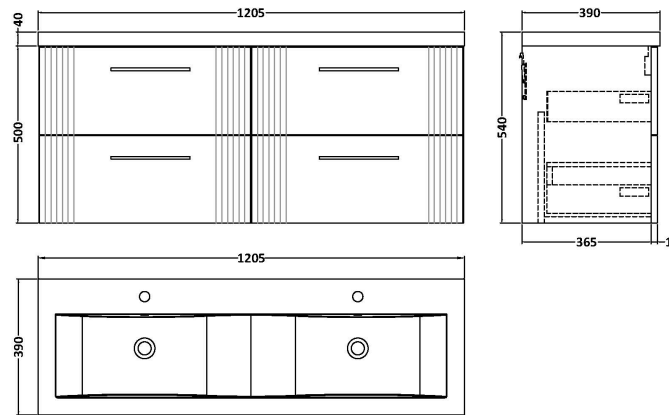

Sales Code: DPF393F

Description: 1200 W/H 4-Drawer Vanity & Double Basin

Packaging Details

Barcode: 5056462676975

Sales Code: FLT393

Description: 600 W/H 2-Drawer Unit

Product Dimensions

Height (mm):	500
Width (mm):	600
Depth (mm):	383
Nett Weight (kg):	22.5

Packaging Dimensions

Height (mm):	520
Width (mm):	620
Depth (mm):	405
Gross Weight (kg):	23

Packaging Data

Box Colour:	Brown Cardboard Box - Printed
Box Qty:	0
Label Size:	0 x 0
Label Colour:	Not Applicable
Label Qty:	0

Outer Box Dimensions (If Applicable)

Height (mm):	
Width (mm):	
Depth (mm):	
Gross Weight (kg):	
Barcode:	5056462655505

Product Details

Country of Origin:	China
Fitting Instruction:	No
CE & UKCA:	
FSC Certified Materials:	Yes
Colour:	Satin Blue
Construction Method:	Cam & Wood Dowel
Construction Type:	Rigid
Cabinet Finish:	MFC Painted Gloss
Fascia Finish:	Mdf Painted Gloss
Cabinet Thickness (mm):	16
Fascia Thickness (mm):	18
Drawer Included:	Yes
Drawer Type:	80mm High Metal Softclose
No of Shelves:	0
Hinge Type:	Not Applicable
Hinge Included:	No
Adjustable Legs:	No, Not Required
Fixings Included:	Yes
Handle Style:	Modern
Waste Shroud:	Yes
Handle Included:	Yes, Supplied
Handle Type:	Bar

Sales Code: CBM424

Description: Double Ceramic Basin 1208X392

Product Dimensions

Height (mm):	390
Width (mm):	1205
Depth (mm):	175
Nett Weight (kg):	27

Packaging Dimensions

Height (mm):	205
Width (mm):	1270
Depth (mm):	510
Gross Weight (kg):	27