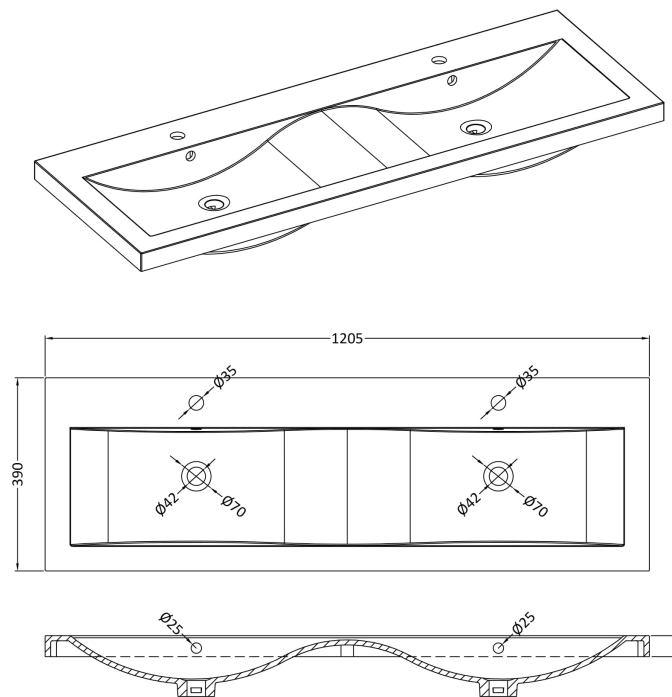

Packaging Dimensions

Height (mm):	520
Width (mm):	620
Depth (mm):	405
Gross Weight (kg):	23

Packaging Data

Box Colour:	Brown Cardboard Box - Printed
Box Qty:	0
Label Size:	0 x 0
Label Colour:	Not Applicable
Label Qty:	0

Outer Box Dimensions (If Applicable)

Height (mm):	
Width (mm):	
Depth (mm):	
Gross Weight (kg):	
Barcode:	5056462655505

Product Details

Country of Origin:	China
Fitting Instruction:	No
CE & UKCA:	
FSC Certified Materials:	Yes
Colour:	Satin Blue
Construction Method:	Cam & Wood Dowel
Construction Type:	Rigid
Cabinet Finish:	MFC Painted Gloss
Fascia Finish:	Mdf Painted Gloss
Cabinet Thickness (mm):	16
Fascia Thickness (mm):	18
Drawer Included:	Yes
Drawer Type:	80mm High Metal Softclose
No of Shelves:	0
Hinge Type:	Not Applicable
Hinge Included:	No
Adjustable Legs:	No, Not Required
Fixings Included:	Yes
Handle Style:	Modern
Waste Shroud:	Yes
Handle Included:	Yes, Supplied
Handle Type:	Bar

Sales Code: CBM424

Description: Double Ceramic Basin 1208X392

Product Dimensions

Height (mm):	390
Width (mm):	1205
Depth (mm):	175
Nett Weight (kg):	27

Packaging Dimensions

Height (mm):	205
Width (mm):	1270
Depth (mm):	510
Gross Weight (kg):	27

Packaging Data

Box Colour:	Brown Cardboard Box - Printed
Box Qty:	1
Label Size:	100 x 50
Label Colour:	White Label
Label Qty:	2

Outer Box Dimensions (If Applicable)

Height (mm):	
Width (mm):	
Depth (mm):	
Gross Weight (kg):	
Barcode:	5056211875826