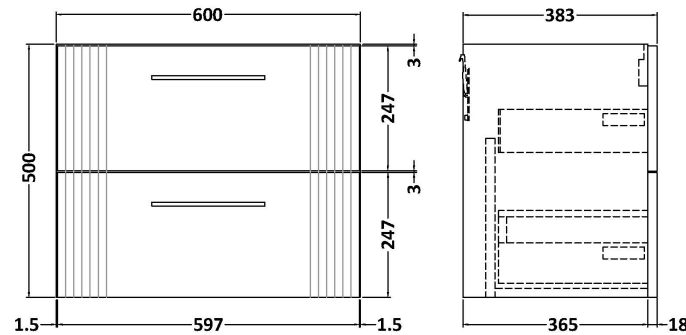

Sales Code: DPF393F

Description: 1200 W/H 4-Drawer Vanity & Double Basin

Packaging Details

Barcode: 5056462676975

Sales Code: FLT393

Description: 600 W/H 2-Drawer Unit

Product Dimensions

Height (mm):	500
Width (mm):	600
Depth (mm):	383
Nett Weight (kg):	22.5

Packaging Dimensions

Height (mm):	520
Width (mm):	620
Depth (mm):	405
Gross Weight (kg):	23

Packaging Data

Box Colour:	Brown Cardboard Box - Printed
Box Qty:	0
Label Size:	0 x 0
Label Colour:	Not Applicable
Label Qty:	0

Outer Box Dimensions (If Applicable)

Height (mm):	
Width (mm):	
Depth (mm):	
Gross Weight (kg):	
Barcode:	5056462655505

Product Details

Country of Origin:	China
Fitting Instruction:	No
CE & UKCA:	
FSC Certified Materials:	Yes
Colour:	Satin Blue
Construction Method:	Cam & Wood Dowel
Construction Type:	Rigid
Cabinet Finish:	MFC Painted Gloss
Fascia Finish:	Mdf Painted Gloss
Cabinet Thickness (mm):	16
Fascia Thickness (mm):	18
Drawer Included:	Yes
Drawer Type:	80mm High Metal Softclose
No of Shelves:	0
Hinge Type:	Not Applicable
Hinge Included:	No
Adjustable Legs:	No, Not Required
Fixings Included:	Yes
Handle Style:	Modern
Waste Shroud:	Yes
Handle Included:	Yes, Supplied
Handle Type:	Bar

Sales Code: CBM424

Description: Double Ceramic Basin 1208X392

Product Dimensions

Height (mm):	390
Width (mm):	1205
Depth (mm):	175
Nett Weight (kg):	27

Packaging Dimensions

Height (mm):	205
Width (mm):	1270
Depth (mm):	510
Gross Weight (kg):	27