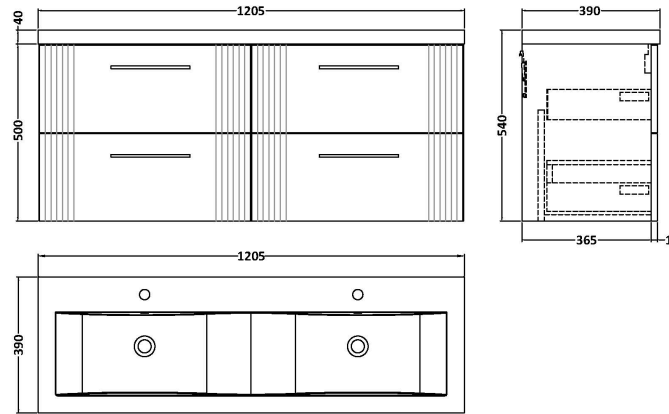

Sales Code: DPF393F

Description: 1200 W/H 4-Drawer Vanity & Double Basin

Packaging Details

Barcode: 5056462676975

Sales Code: FLT393

Description: 600 W/H 2-Drawer Unit

Product Dimensions

Height (mm):	500
Width (mm):	600
Depth (mm):	383
Nett Weight (kg):	22.5

Packaging Dimensions

Height (mm):	520
Width (mm):	620
Depth (mm):	405
Gross Weight (kg):	23

Packaging Data

Box Colour:	Brown Cardboard Box - Printed
Box Qty:	0
Label Size:	0 x 0
Label Colour:	Not Applicable
Label Qty:	0

Outer Box Dimensions (If Applicable)

Height (mm):	
Width (mm):	
Depth (mm):	
Gross Weight (kg):	
Barcode:	5056462655505

Product Details

Country of Origin:	China
Fitting Instruction:	No
CE & UKCA:	
FSC Certified Materials:	Yes
Colour:	Satin Blue
Construction Method:	Cam & Wood Dowel
Construction Type:	Rigid
Cabinet Finish:	MFC Painted Gloss
Fascia Finish:	Mdf Painted Gloss
Cabinet Thickness (mm):	16
Fascia Thickness (mm):	18
Drawer Included:	Yes
Drawer Type:	80mm High Metal Softclose
No of Shelves:	0
Hinge Type:	Not Applicable
Hinge Included:	No
Adjustable Legs:	No, Not Required
Fixings Included:	Yes
Handle Style:	Modern
Waste Shroud:	Yes
Handle Included:	Yes, Supplied
Handle Type:	Bar

Sales Code: CBM424

Description: Double Ceramic Basin 1208X392

Product Dimensions

Height (mm):	390
Width (mm):	1205
Depth (mm):	175
Nett Weight (kg):	27

Packaging Dimensions

Height (mm):	205
Width (mm):	1270
Depth (mm):	510
Gross Weight (kg):	27