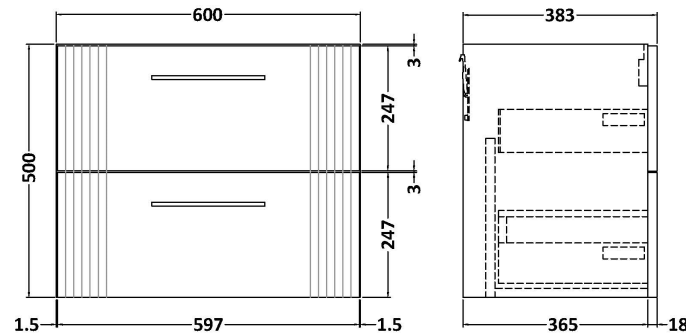

Sales Code: DPF393G

Description: 600 W/H 2-Drawer Vanity & Basin 4

Packaging Details

Barcode: 5056462681788

Sales Code: FLT393

Description: 600 W/H 2-Drawer Unit

Product Dimensions

Height (mm):	500
Width (mm):	600
Depth (mm):	383
Nett Weight (kg):	22.5

Packaging Dimensions

Height (mm):	520
Width (mm):	620
Depth (mm):	405
Gross Weight (kg):	23

Packaging Data

Box Colour:	Brown Cardboard Box - Printed
Box Qty:	0
Label Size:	0 x 0
Label Colour:	Not Applicable
Label Qty:	0

Outer Box Dimensions (If Applicable)

Height (mm):	
Width (mm):	
Depth (mm):	
Gross Weight (kg):	
Barcode:	5056462655505

Product Details

Country of Origin:	China
Fitting Instruction:	No
CE & UKCA:	
FSC Certified Materials:	Yes
Colour:	Satin Blue
Construction Method:	Cam & Wood Dowel
Construction Type:	Rigid
Cabinet Finish:	MFC Painted Gloss
Fascia Finish:	Mdf Painted Gloss
Cabinet Thickness (mm):	16
Fascia Thickness (mm):	18
Drawer Included:	Yes
Drawer Type:	80mm High Metal Softclose
No of Shelves:	0
Hinge Type:	Not Applicable
Hinge Included:	No
Adjustable Legs:	No, Not Required
Fixings Included:	Yes
Handle Style:	Modern
Waste Shroud:	Yes
Handle Included:	Yes, Supplied
Handle Type:	Bar

Sales Code: NVM043

Description: 600 Curved Basin 1Th

Product Dimensions

Height (mm):	160
Width (mm):	610
Depth (mm):	440
Nett Weight (kg):	11

Packaging Dimensions

Height (mm):	190
Width (mm):	630
Depth (mm):	415
Gross Weight (kg):	11.5