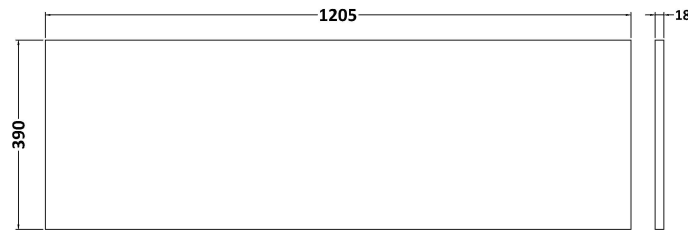

### Product Dimensions

Height (mm):	500
Width (mm):	600
Depth (mm):	383
Nett Weight (kg):	22.5

### Packaging Dimensions

Height (mm):	520
Width (mm):	620
Depth (mm):	405
Gross Weight (kg):	23

### Outer Box Dimensions (If Applicable)

Height (mm):	
Width (mm):	
Depth (mm):	
Gross Weight (kg):	
Barcode:	5056462655505

**Sales Code:** MWT320

**Description:** 1200 Worktop (1205X390x18mm)

**Product Dimensions**

Height (mm):	18
Width (mm):	1205
Depth (mm):	390
Nett Weight (kg):	5

**Packaging Dimensions**

Height (mm):	25
Width (mm):	1225
Depth (mm):	410
Gross Weight (kg):	5