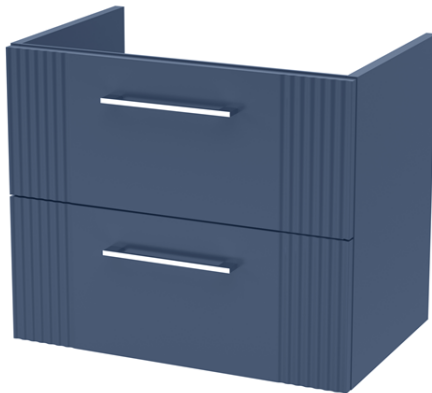

**Sales Code:** DPF393W2

**Description:** 1200 W/H 4-Drawer Vanity & Worktop

**Packaging Details**

Barcode: 5056462676999

Sales Code: FLT393

Description: 600 W/H 2-Drawer Unit

### Product Dimensions

Height (mm):	500
Width (mm):	600
Depth (mm):	383
Nett Weight (kg):	22.5

### Packaging Dimensions

Height (mm):	520
Width (mm):	620
Depth (mm):	405
Gross Weight (kg):	23

### Product Details

Country of Origin:	China
Fitting Instruction:	No
CE & UKCA:	
FSC Certified Materials:	Yes
Colour:	Satin Blue
Construction Method:	Cam & Wood Dowel
Construction Type:	Rigid
Cabinet Finish:	MFC Painted Gloss
Fascia Finish:	Mdf Painted Gloss
Cabinet Thickness (mm):	16
Fascia Thickness (mm):	18
Drawer Included:	Yes
Drawer Type:	80mm High Metal Softclose
No of Shelves:	0
Hinge Type:	Not Applicable
Hinge Included:	No
Adjustable Legs:	No, Not Required
Fixings Included:	Yes
Handle Style:	Modern
Waste Shroud:	Yes
Handle Included:	Yes, Supplied
Handle Type:	Bar