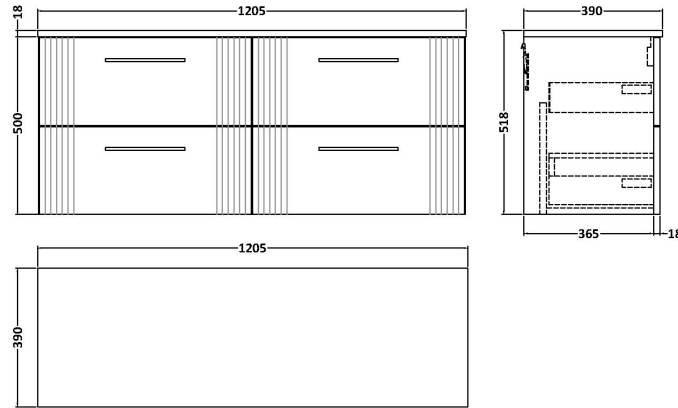

Sales Code: DPF393W2

Description: 1200 W/H 4-Drawer Vanity & Worktop

Packaging Details

Barcode: 5056462676999

Sales Code: FLT393

Description: 600 W/H 2-Drawer Unit

Product Dimensions

Height (mm):	500
Width (mm):	600
Depth (mm):	383
Nett Weight (kg):	22.5

Packaging Dimensions

Height (mm):	520
Width (mm):	620
Depth (mm):	405
Gross Weight (kg):	23

Packaging Data

Box Colour:	Brown Cardboard Box - Printed
Box Qty:	0
Label Size:	0 x 0
Label Colour:	Not Applicable
Label Qty:	0

Outer Box Dimensions (If Applicable)

Height (mm):	
Width (mm):	
Depth (mm):	
Gross Weight (kg):	
Barcode:	5056462655505

Product Details

Country of Origin:	China
Fitting Instruction:	No
CE & UKCA:	
FSC Certified Materials:	Yes
Colour:	Satin Blue
Construction Method:	Cam & Wood Dowel
Construction Type:	Rigid
Cabinet Finish:	MFC Painted Gloss
Fascia Finish:	Mdf Painted Gloss
Cabinet Thickness (mm):	16
Fascia Thickness (mm):	18
Drawer Included:	Yes
Drawer Type:	80mm High Metal Softclose
No of Shelves:	0
Hinge Type:	Not Applicable
Hinge Included:	No
Adjustable Legs:	No, Not Required
Fixings Included:	Yes
Handle Style:	Modern
Waste Shroud:	Yes
Handle Included:	Yes, Supplied
Handle Type:	Bar

Sales Code: MWT320

Description: 1200 Worktop (1205X390x18mm)

Product Dimensions

Height (mm):	18
Width (mm):	1205
Depth (mm):	390
Nett Weight (kg):	5

Packaging Dimensions

Height (mm):	25
Width (mm):	1225
Depth (mm):	410
Gross Weight (kg):	5