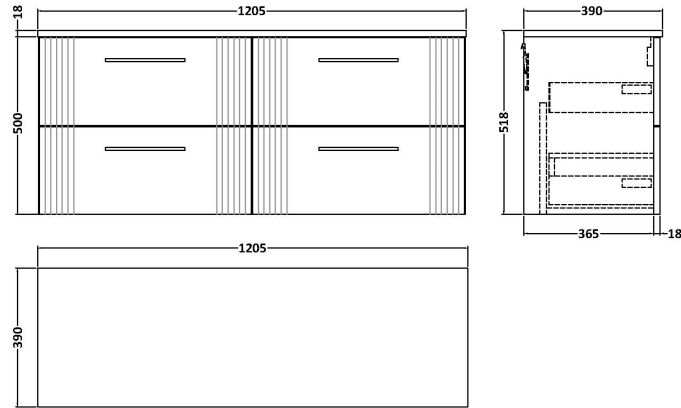

Sales Code: DPF393W2

Description: 1200 W/H 4-Drawer Vanity & Worktop

Packaging Details

Barcode: 5056462676999