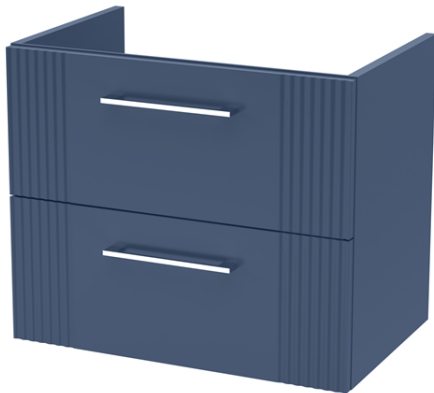

Sales Code: DPF393W2

Description: 1200 W/H 4-Drawer Vanity & Worktop

Packaging Details

Barcode: 5056462676999

Sales Code: FLT393

Description: 600 W/H 2-Drawer Unit

Product Dimensions

Height (mm):	500
Width (mm):	600
Depth (mm):	383
Nett Weight (kg):	22.5

Packaging Dimensions

Height (mm):	520
Width (mm):	620
Depth (mm):	405
Gross Weight (kg):	23

Packaging Data

Box Colour:	Brown Cardboard Box - Printed
Box Qty:	0
Label Size:	0 x 0
Label Colour:	Not Applicable
Label Qty:	0

Outer Box Dimensions (If Applicable)

Height (mm):	
Width (mm):	
Depth (mm):	
Gross Weight (kg):	
Barcode:	5056462655505

Product Details

Country of Origin:	China
Fitting Instruction:	No
CE & UKCA:	
FSC Certified Materials:	Yes
Colour:	Satin Blue
Construction Method:	Cam & Wood Dowel
Construction Type:	Rigid
Cabinet Finish:	MFC Painted Gloss
Fascia Finish:	Mdf Painted Gloss
Cabinet Thickness (mm):	16
Fascia Thickness (mm):	18
Drawer Included:	Yes
Drawer Type:	80mm High Metal Softclose
No of Shelves:	0
Hinge Type:	Not Applicable
Hinge Included:	No
Adjustable Legs:	No, Not Required
Fixings Included:	Yes
Handle Style:	Modern
Waste Shroud:	Yes
Handle Included:	Yes, Supplied
Handle Type:	Bar

Sales Code: MWT320

Description: 1200 Worktop (1205X390x18mm)

Product Dimensions

Height (mm):	18
Width (mm):	1205
Depth (mm):	390
Nett Weight (kg):	5

Packaging Dimensions

Height (mm):	25
Width (mm):	1225
Depth (mm):	410
Gross Weight (kg):	5