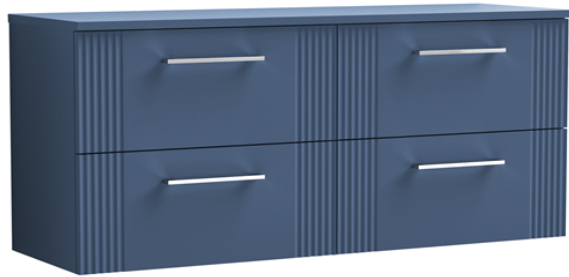

Sales Code: DPF393W2

Description: 1200 W/H 4-Drawer Vanity & Worktop

Packaging Details

Barcode: 5056462676999

Sales Code: FLT393

Description: 600 W/H 2-Drawer Unit

Product Dimensions

Height (mm):	500
Width (mm):	600
Depth (mm):	383
Nett Weight (kg):	22.5

Packaging Dimensions

Height (mm):	520
Width (mm):	620
Depth (mm):	405
Gross Weight (kg):	23

Packaging Data

Box Colour:	Brown Cardboard Box - Printed
Box Qty:	0
Label Size:	0 x 0
Label Colour:	Not Applicable
Label Qty:	0

Outer Box Dimensions (If Applicable)

Height (mm):	
Width (mm):	
Depth (mm):	
Gross Weight (kg):	
Barcode:	5056462655505

Product Details

Country of Origin:	China
Fitting Instruction:	No
CE & UKCA:	
FSC Certified Materials:	Yes
Colour:	Satin Blue
Construction Method:	Cam & Wood Dowel
Construction Type:	Rigid
Cabinet Finish:	MFC Painted Gloss
Fascia Finish:	Mdf Painted Gloss
Cabinet Thickness (mm):	16
Fascia Thickness (mm):	18
Drawer Included:	Yes
Drawer Type:	80mm High Metal Softclose
No of Shelves:	0
Hinge Type:	Not Applicable
Hinge Included:	No
Adjustable Legs:	No, Not Required
Fixings Included:	Yes
Handle Style:	Modern
Waste Shroud:	Yes
Handle Included:	Yes, Supplied
Handle Type:	Bar

Sales Code: MWT320

Description: 1200 Worktop (1205X390x18mm)

Product Dimensions

Height (mm):	18
Width (mm):	1205
Depth (mm):	390
Nett Weight (kg):	5

Packaging Dimensions

Height (mm):	25
Width (mm):	1225
Depth (mm):	410
Gross Weight (kg):	5