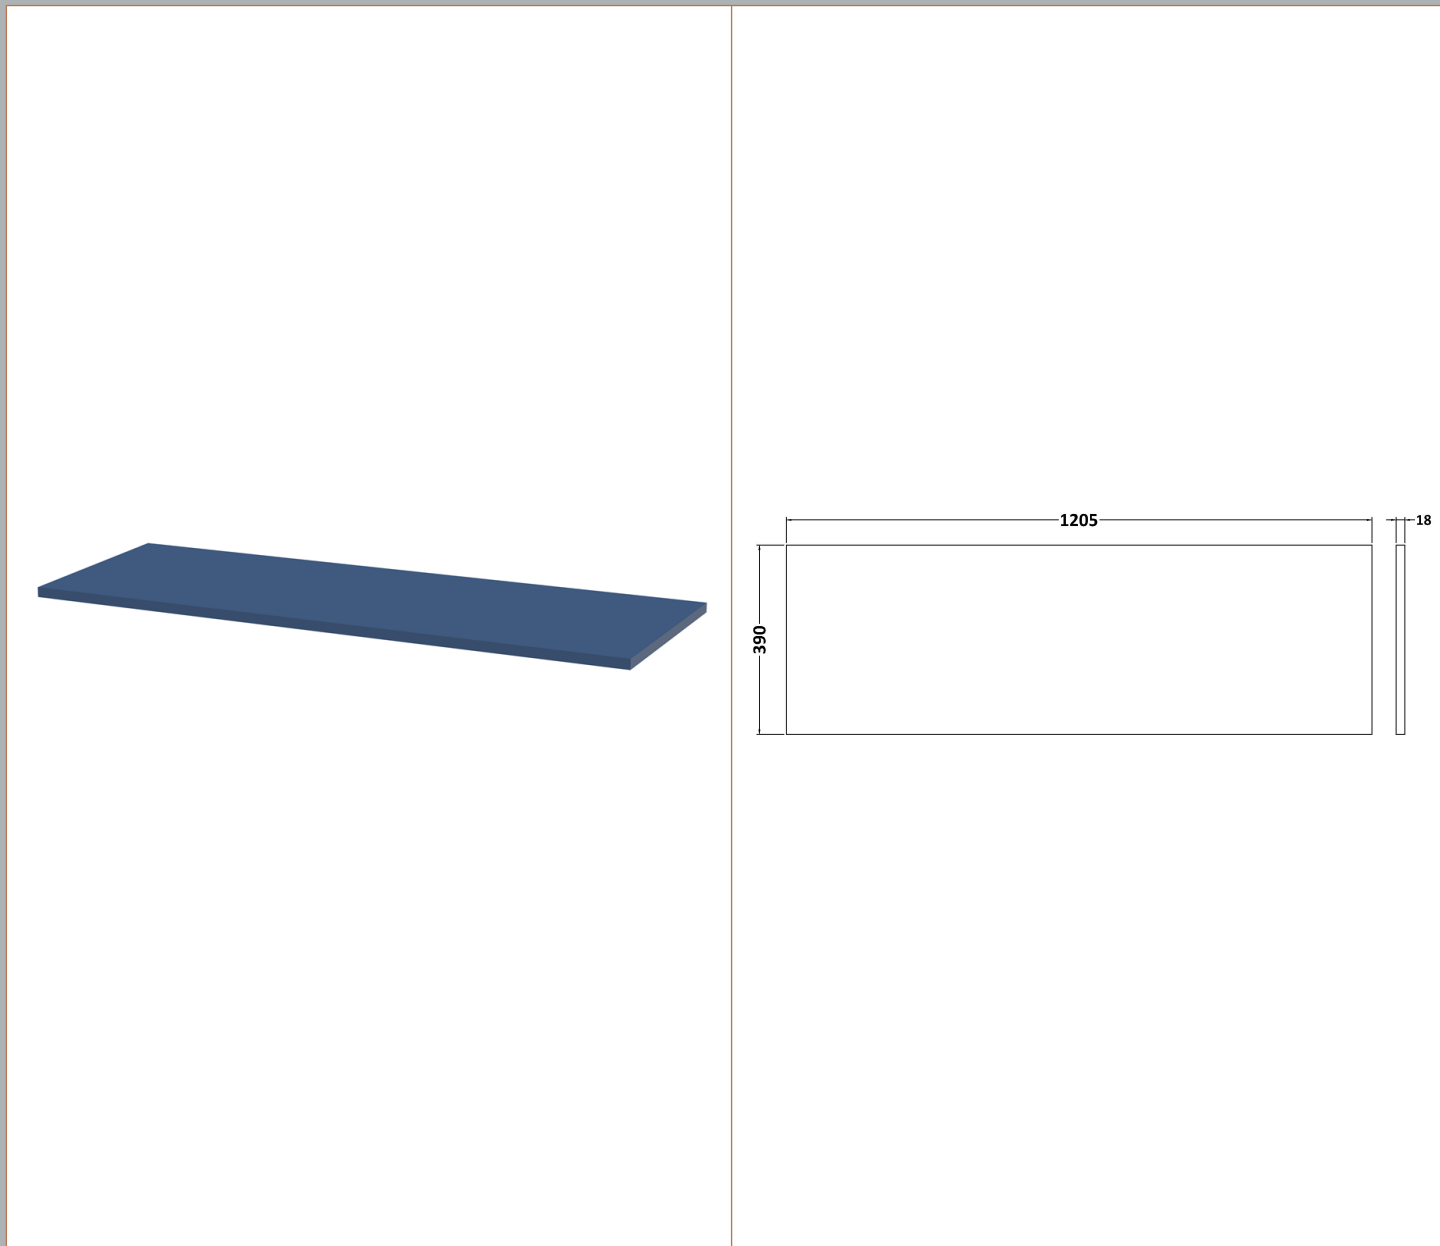

Sales Code: DPF393W2

Description: 1200 W/H 4-Drawer Vanity & Worktop

Packaging Details

Barcode: 5056462676999

Sales Code: FLT393

Description: 600 W/H 2-Drawer Unit

Product Dimensions

Height (mm):	500
Width (mm):	600
Depth (mm):	383
Nett Weight (kg):	22.5

Outer Box Dimensions (If Applicable)

Height (mm):	
Width (mm):	
Depth (mm):	
Gross Weight (kg):	
Barcode:	5056462655505

Product Details

Country of Origin:	China
Fitting Instruction:	No
CE & UKCA:	
FSC Certified Materials:	Yes
Colour:	Satin Blue
Construction Method:	Cam & Wood Dowel
Construction Type:	Rigid
Cabinet Finish:	MFC Painted Gloss
Fascia Finish:	Mdf Painted Gloss
Cabinet Thickness (mm):	16
Fascia Thickness (mm):	18
Drawer Included:	Yes
Drawer Type:	80mm High Metal Softclose
No of Shelves:	0
Hinge Type:	Not Applicable
Hinge Included:	No
Adjustable Legs:	No, Not Required
Fixings Included:	Yes
Handle Style:	Modern
Waste Shroud:	Yes
Handle Included:	Yes, Supplied
Handle Type:	Bar

Sales Code: MWT320

Description: 1200 Worktop (1205X390x18mm)

Product Dimensions

Height (mm):	18
Width (mm):	1205
Depth (mm):	390
Nett Weight (kg):	5

Packaging Dimensions

Height (mm):	25
Width (mm):	1225
Depth (mm):	410
Gross Weight (kg):	5

Packaging Data

Box Colour:	Brown Cardboard Box - Printed
Box Qty:	1
Label Size:	100 x 50
Label Colour:	Not Applicable
Label Qty:	0

Outer Box Dimensions (If Applicable)

Height (mm):	
Width (mm):	
Depth (mm):	
Gross Weight (kg):	
Barcode:	5056462654980